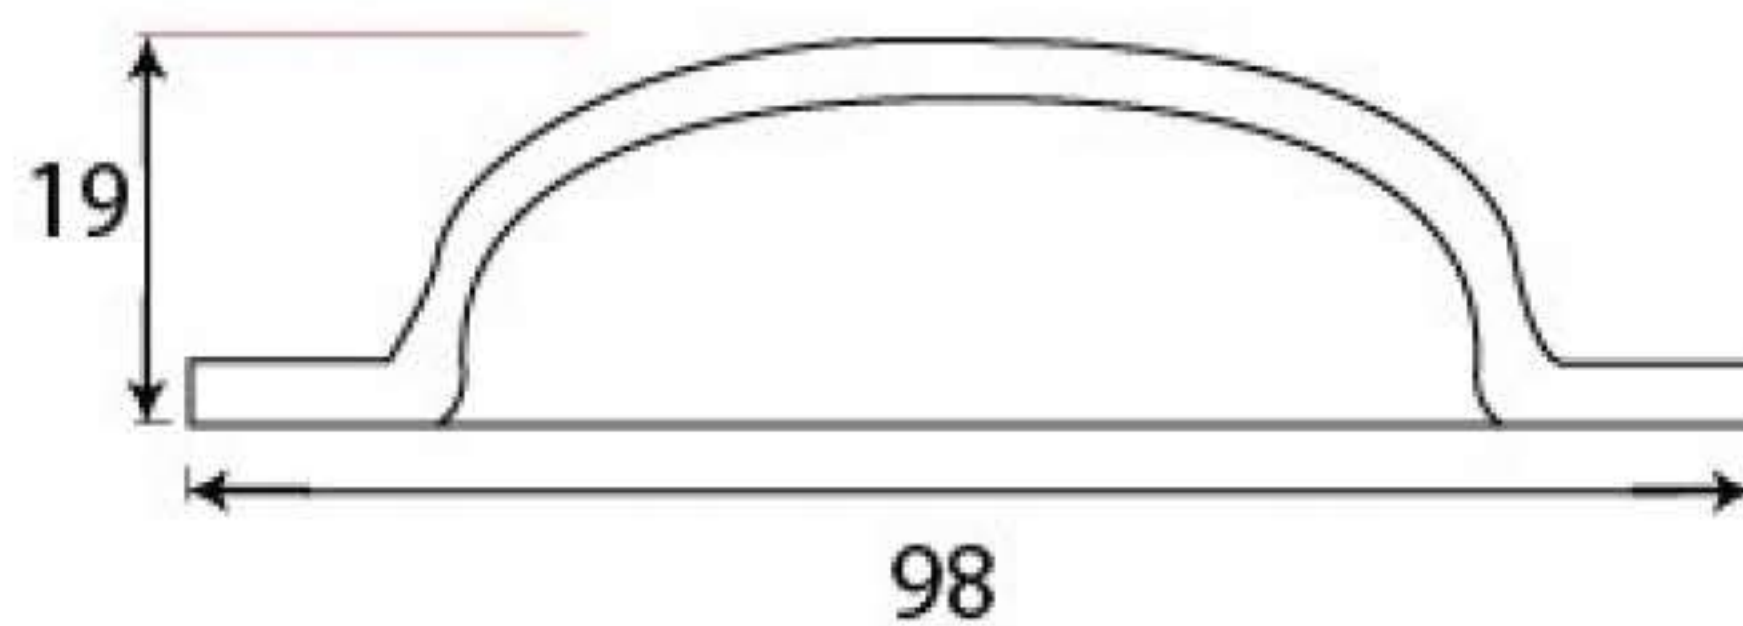

Product code: 13592

3/4" (19mm)  
gauge 6 (3.5mm)

Due to the hand crafted nature of our products all measurements are approximate and should be used as a guide only