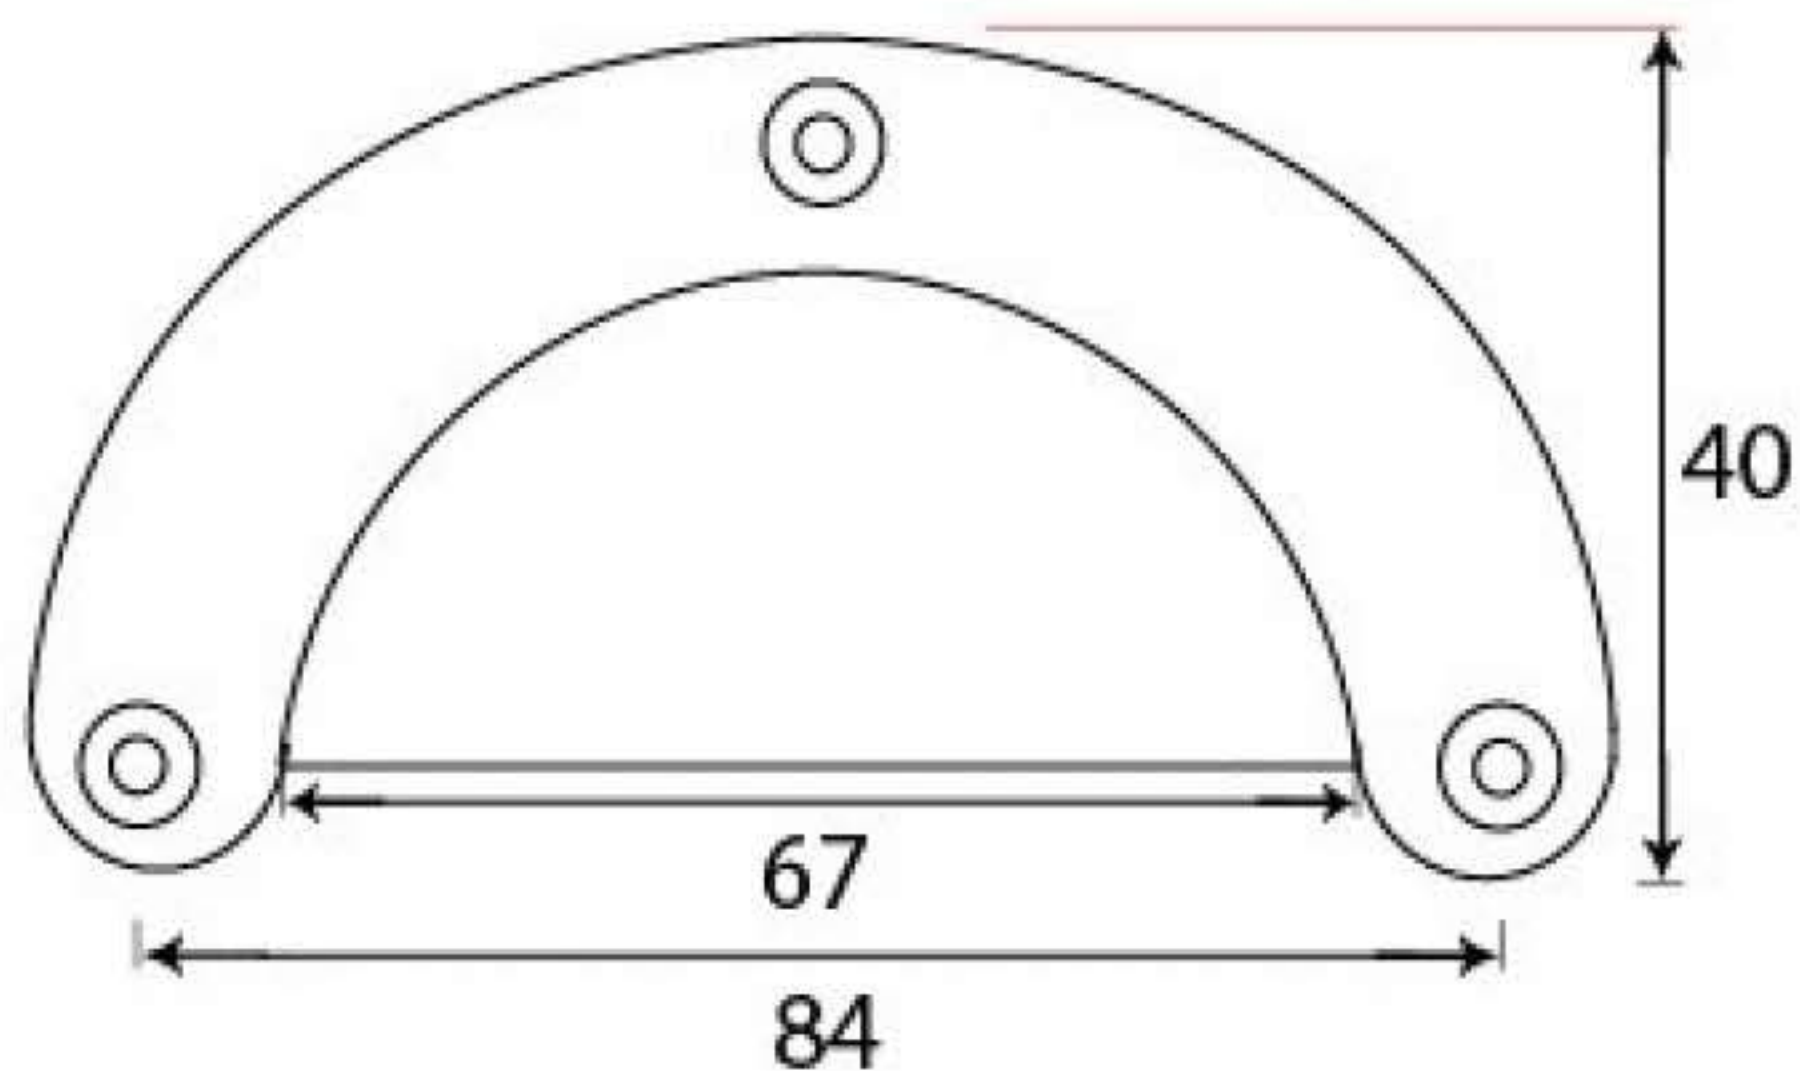

Product code: 13592

3/4" (19mm)  
gauge 6 (3.5mm)

Due to the hand crafted nature of our products all measurements are approximate and should be used as a guide only