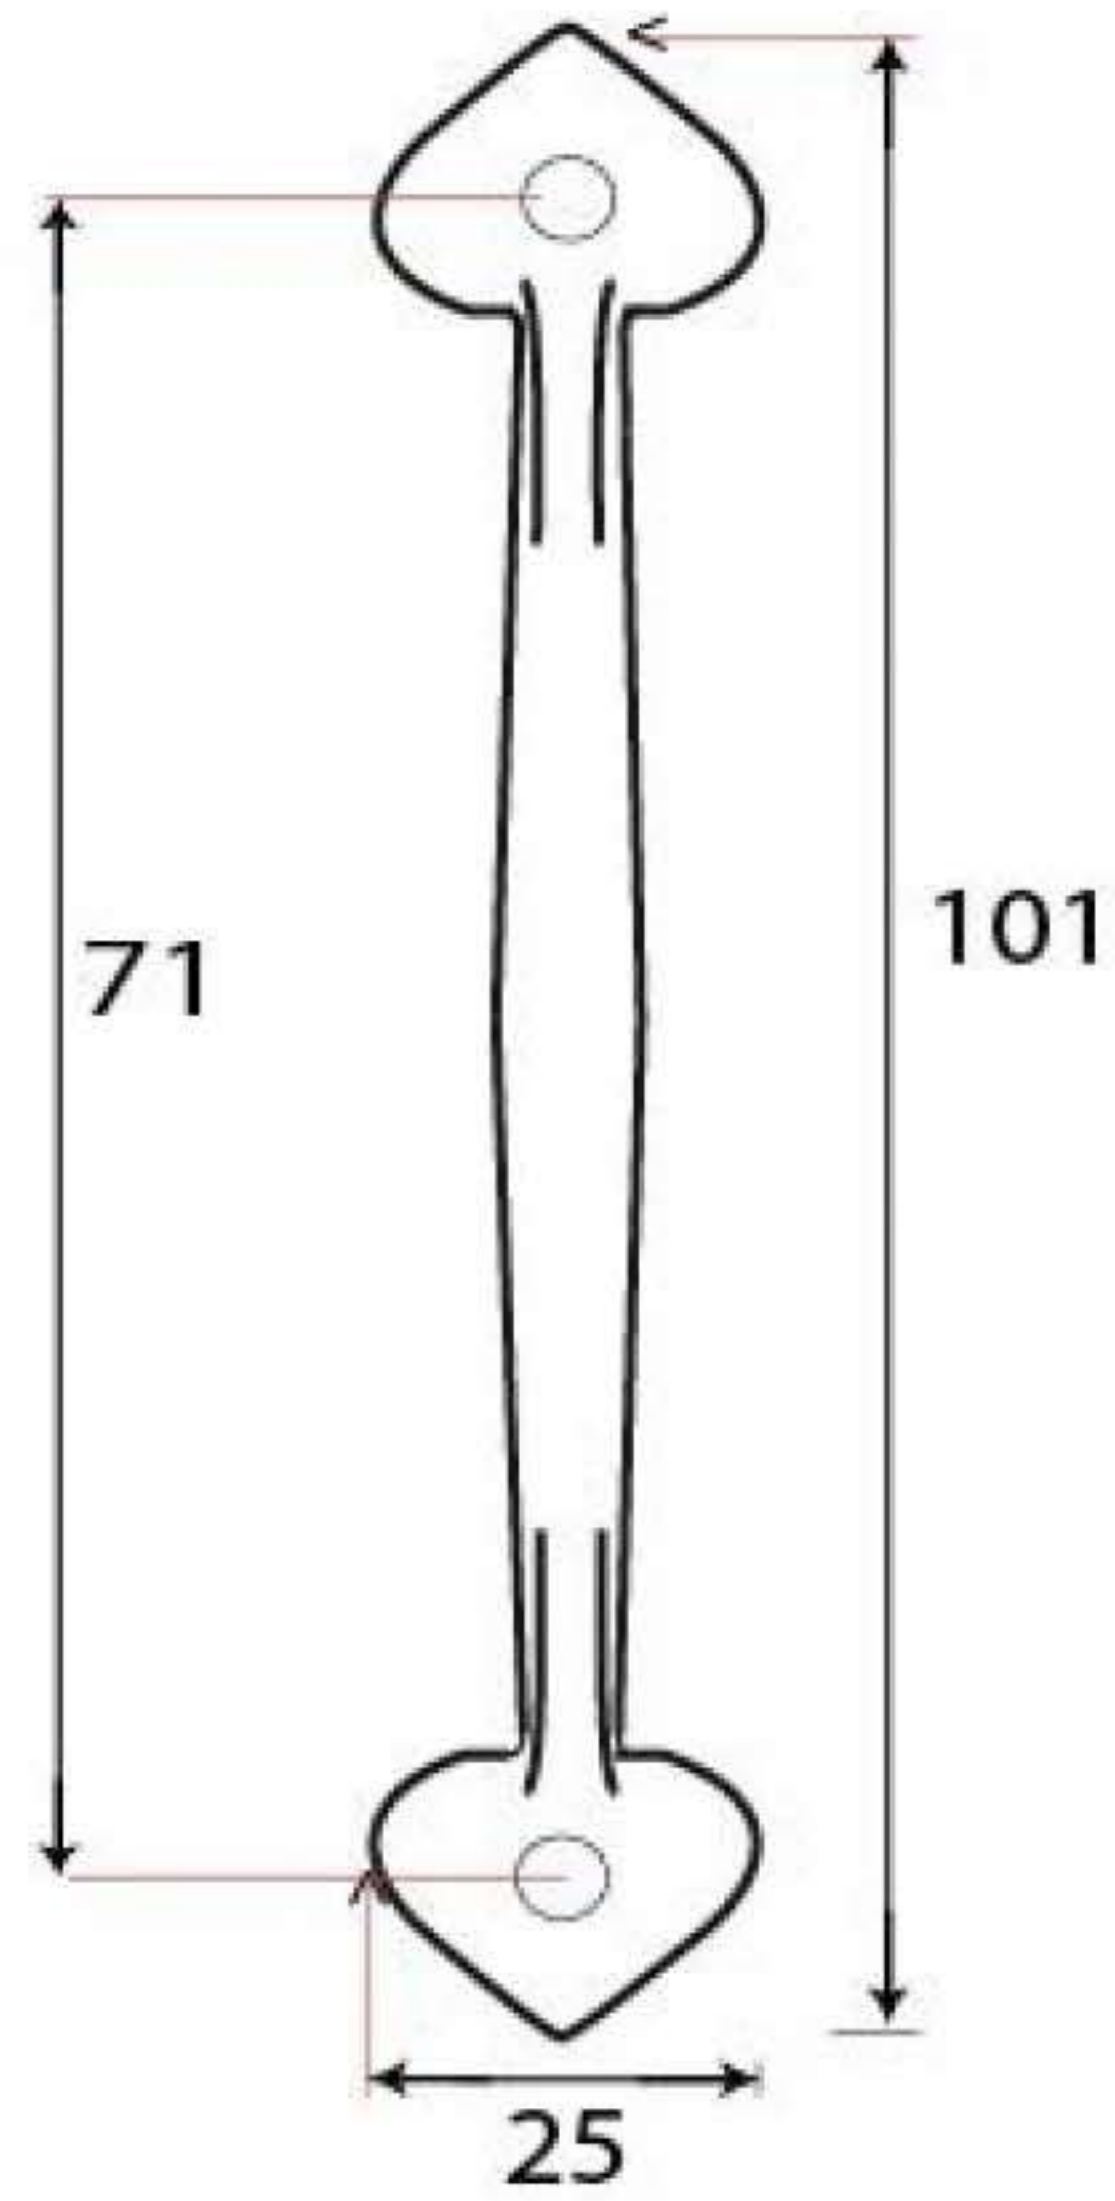

Product Code: 13584

3/4" (19mm)
X 2
gauge 6 (3.5mm)

Due to the hand crafted nature of our products all measurements are approximate and should be used as a guide only