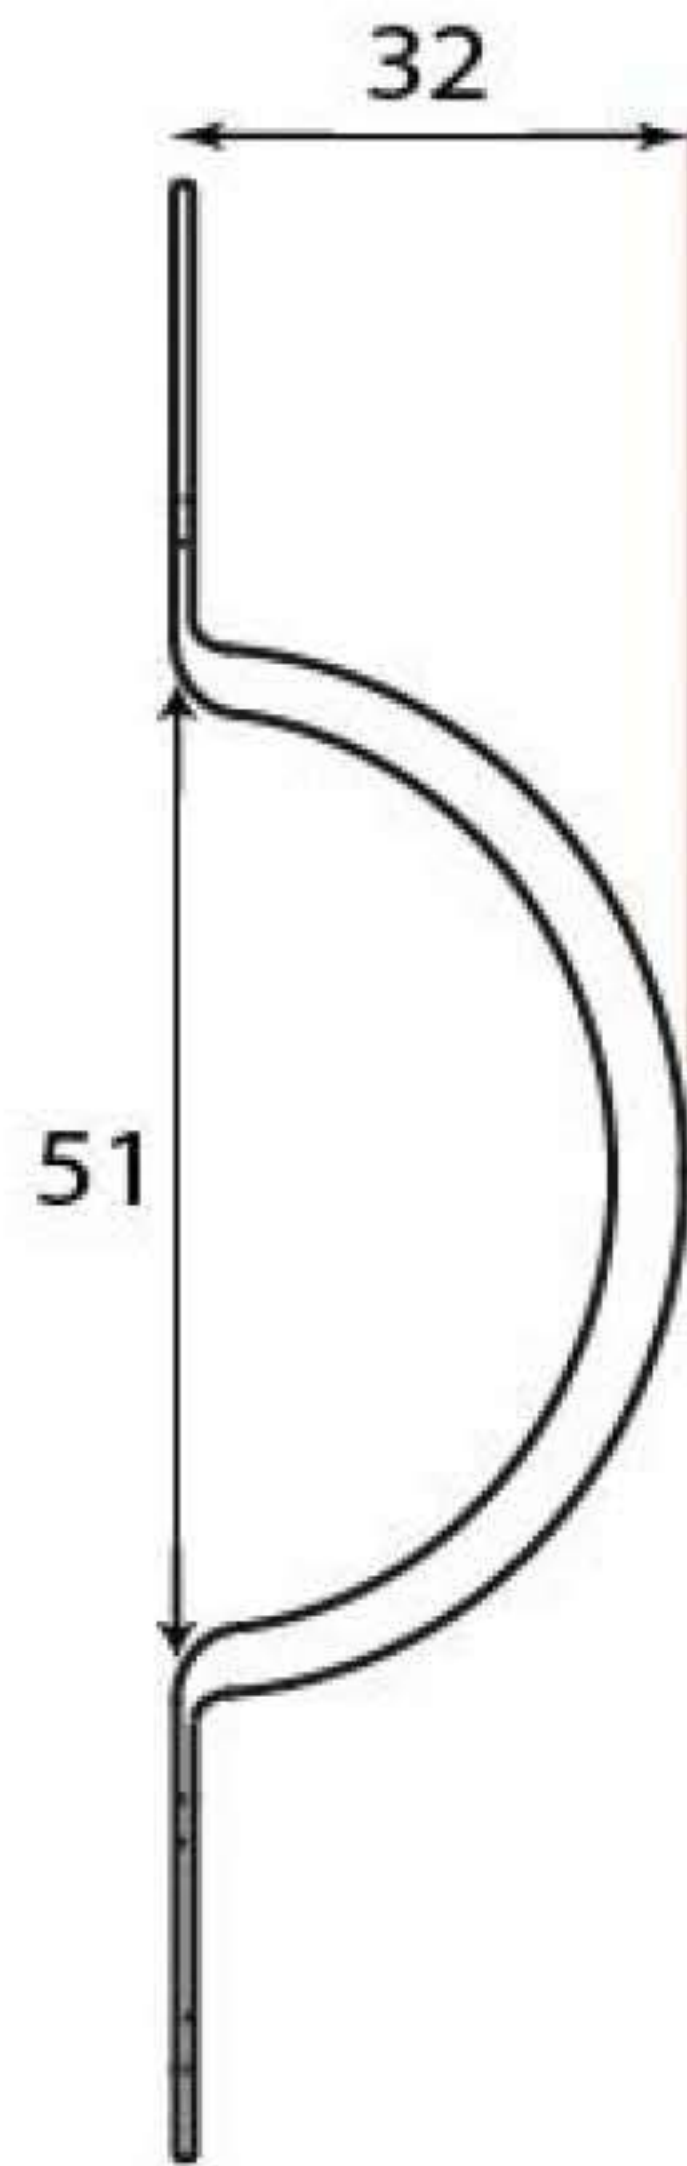

Product Code: 13584

3/4" (19mm)
X 2
gauge 6 (3.5mm)

Due to the hand crafted nature of our products all measurements are approximate and should be used as a guide only