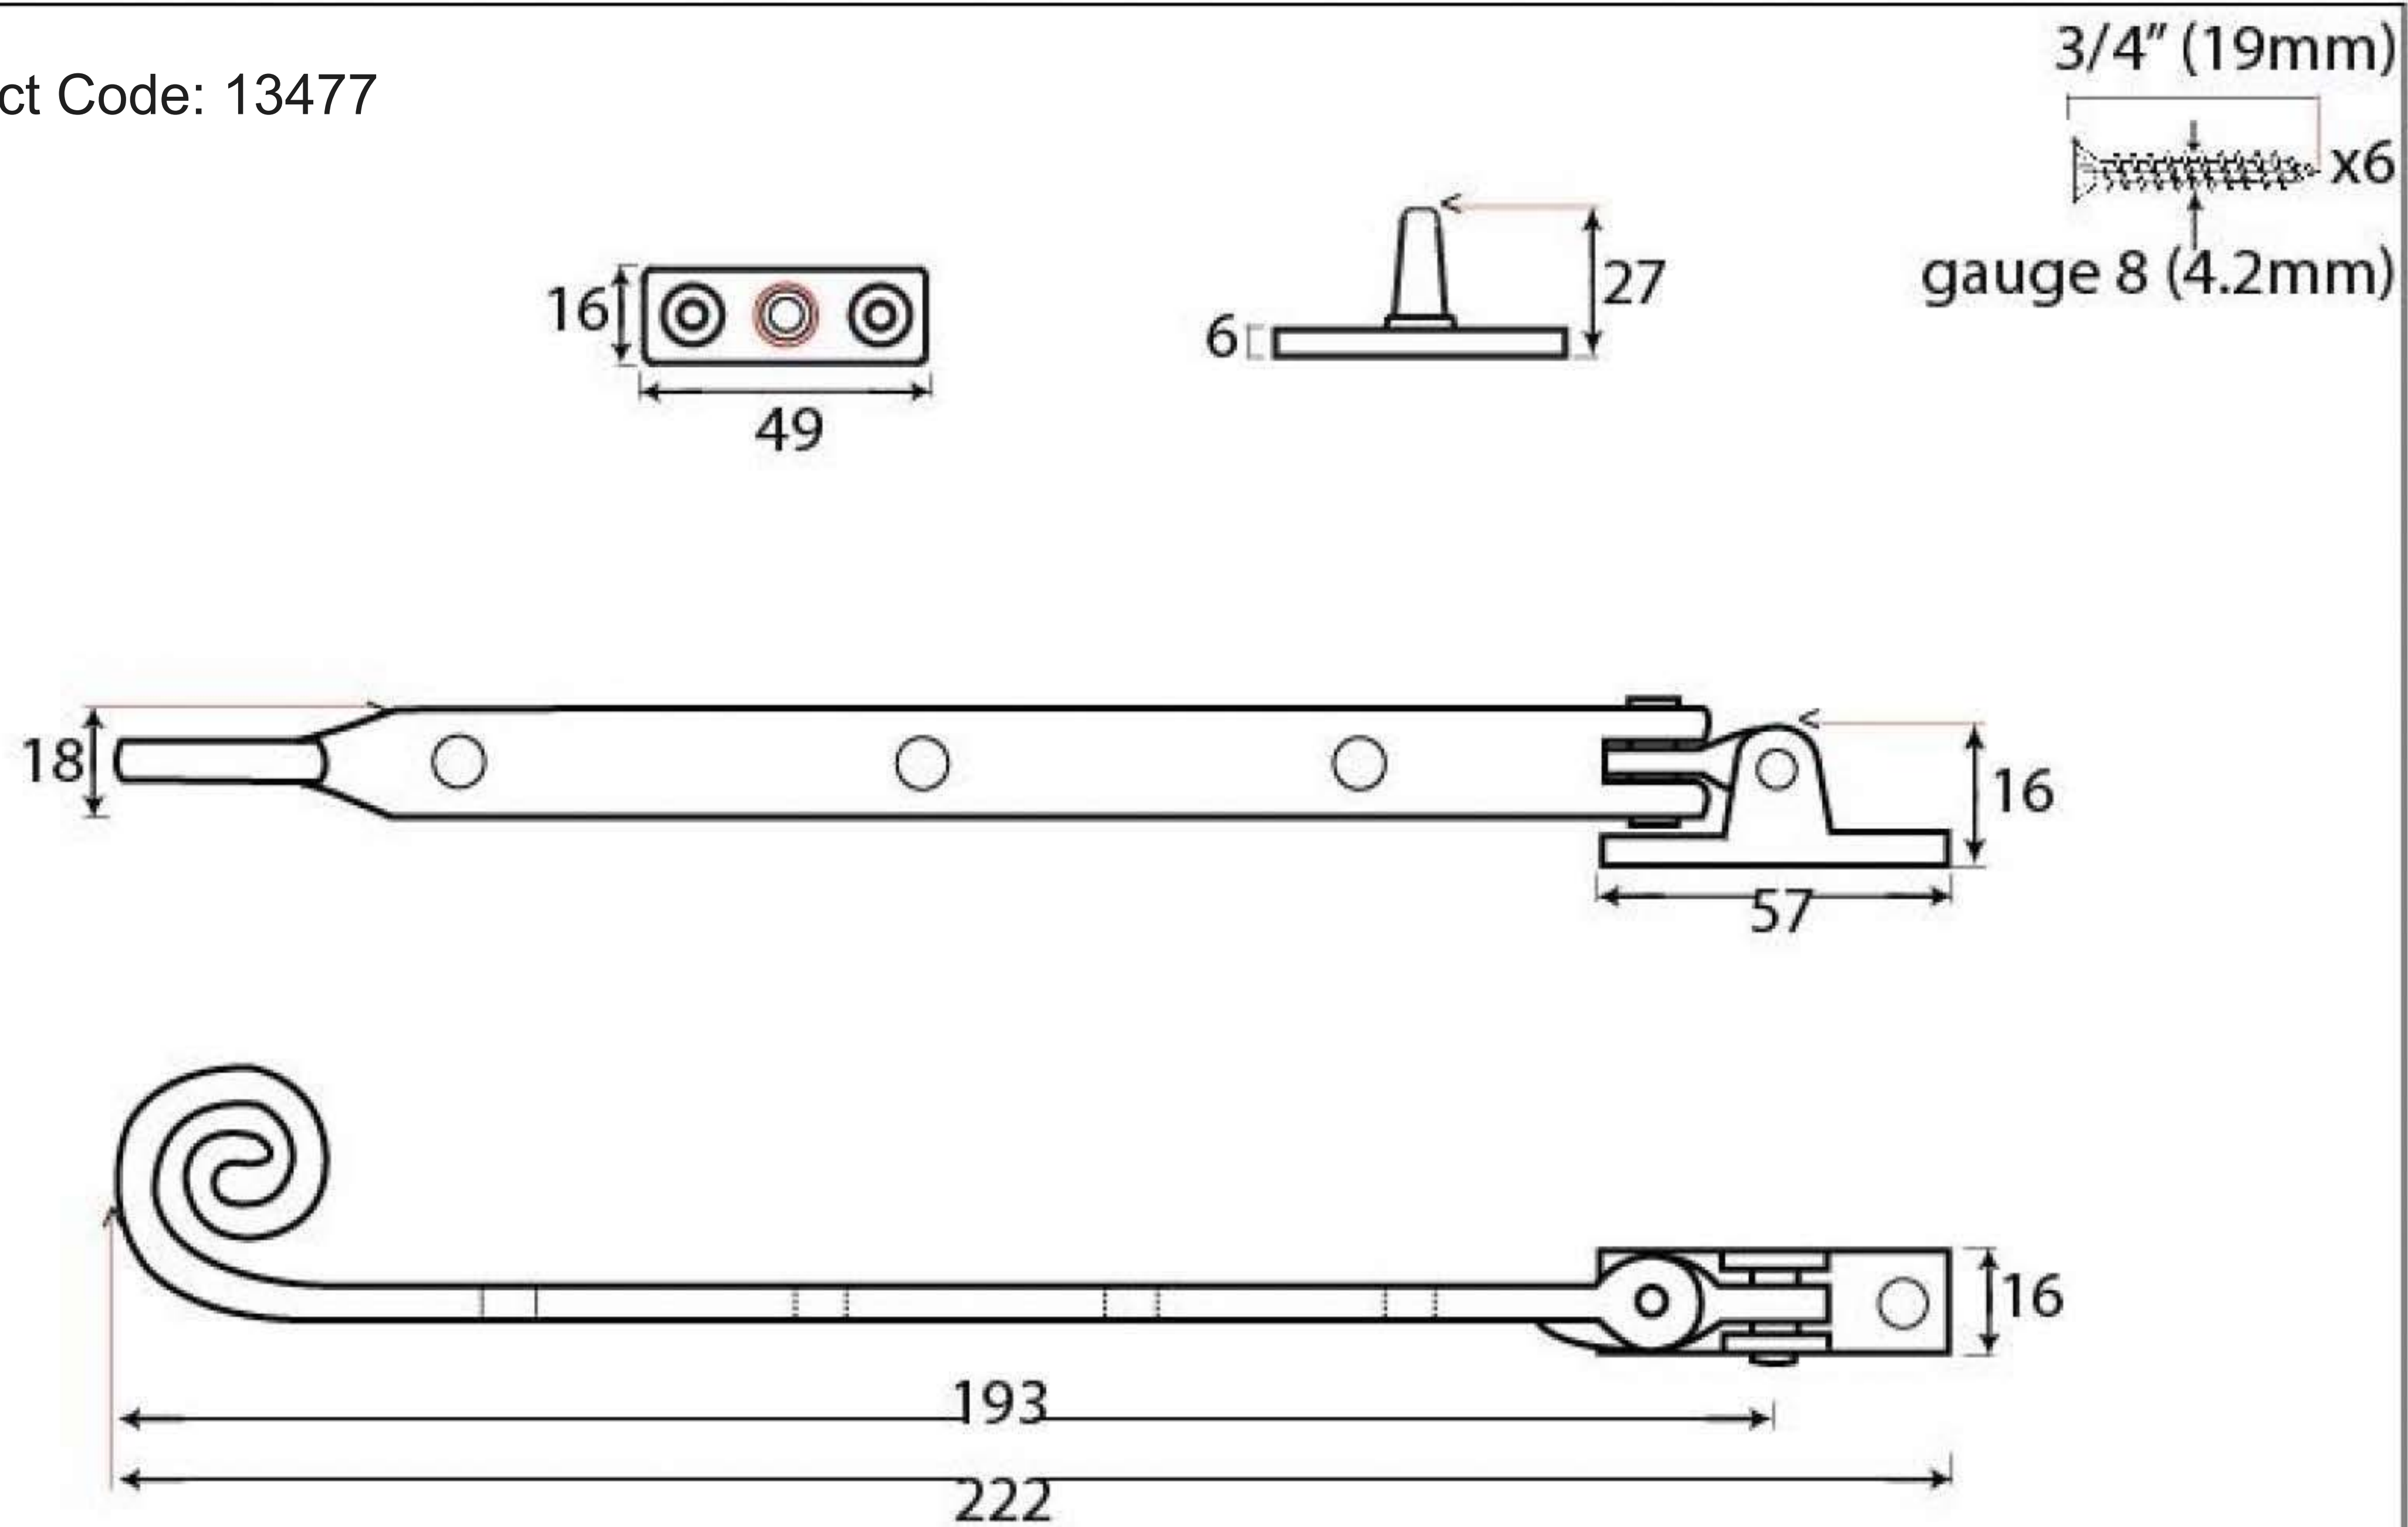

Product Code: 13477

Due to the hand crafted nature of our products all measurements are approximate and should be used as a guide only