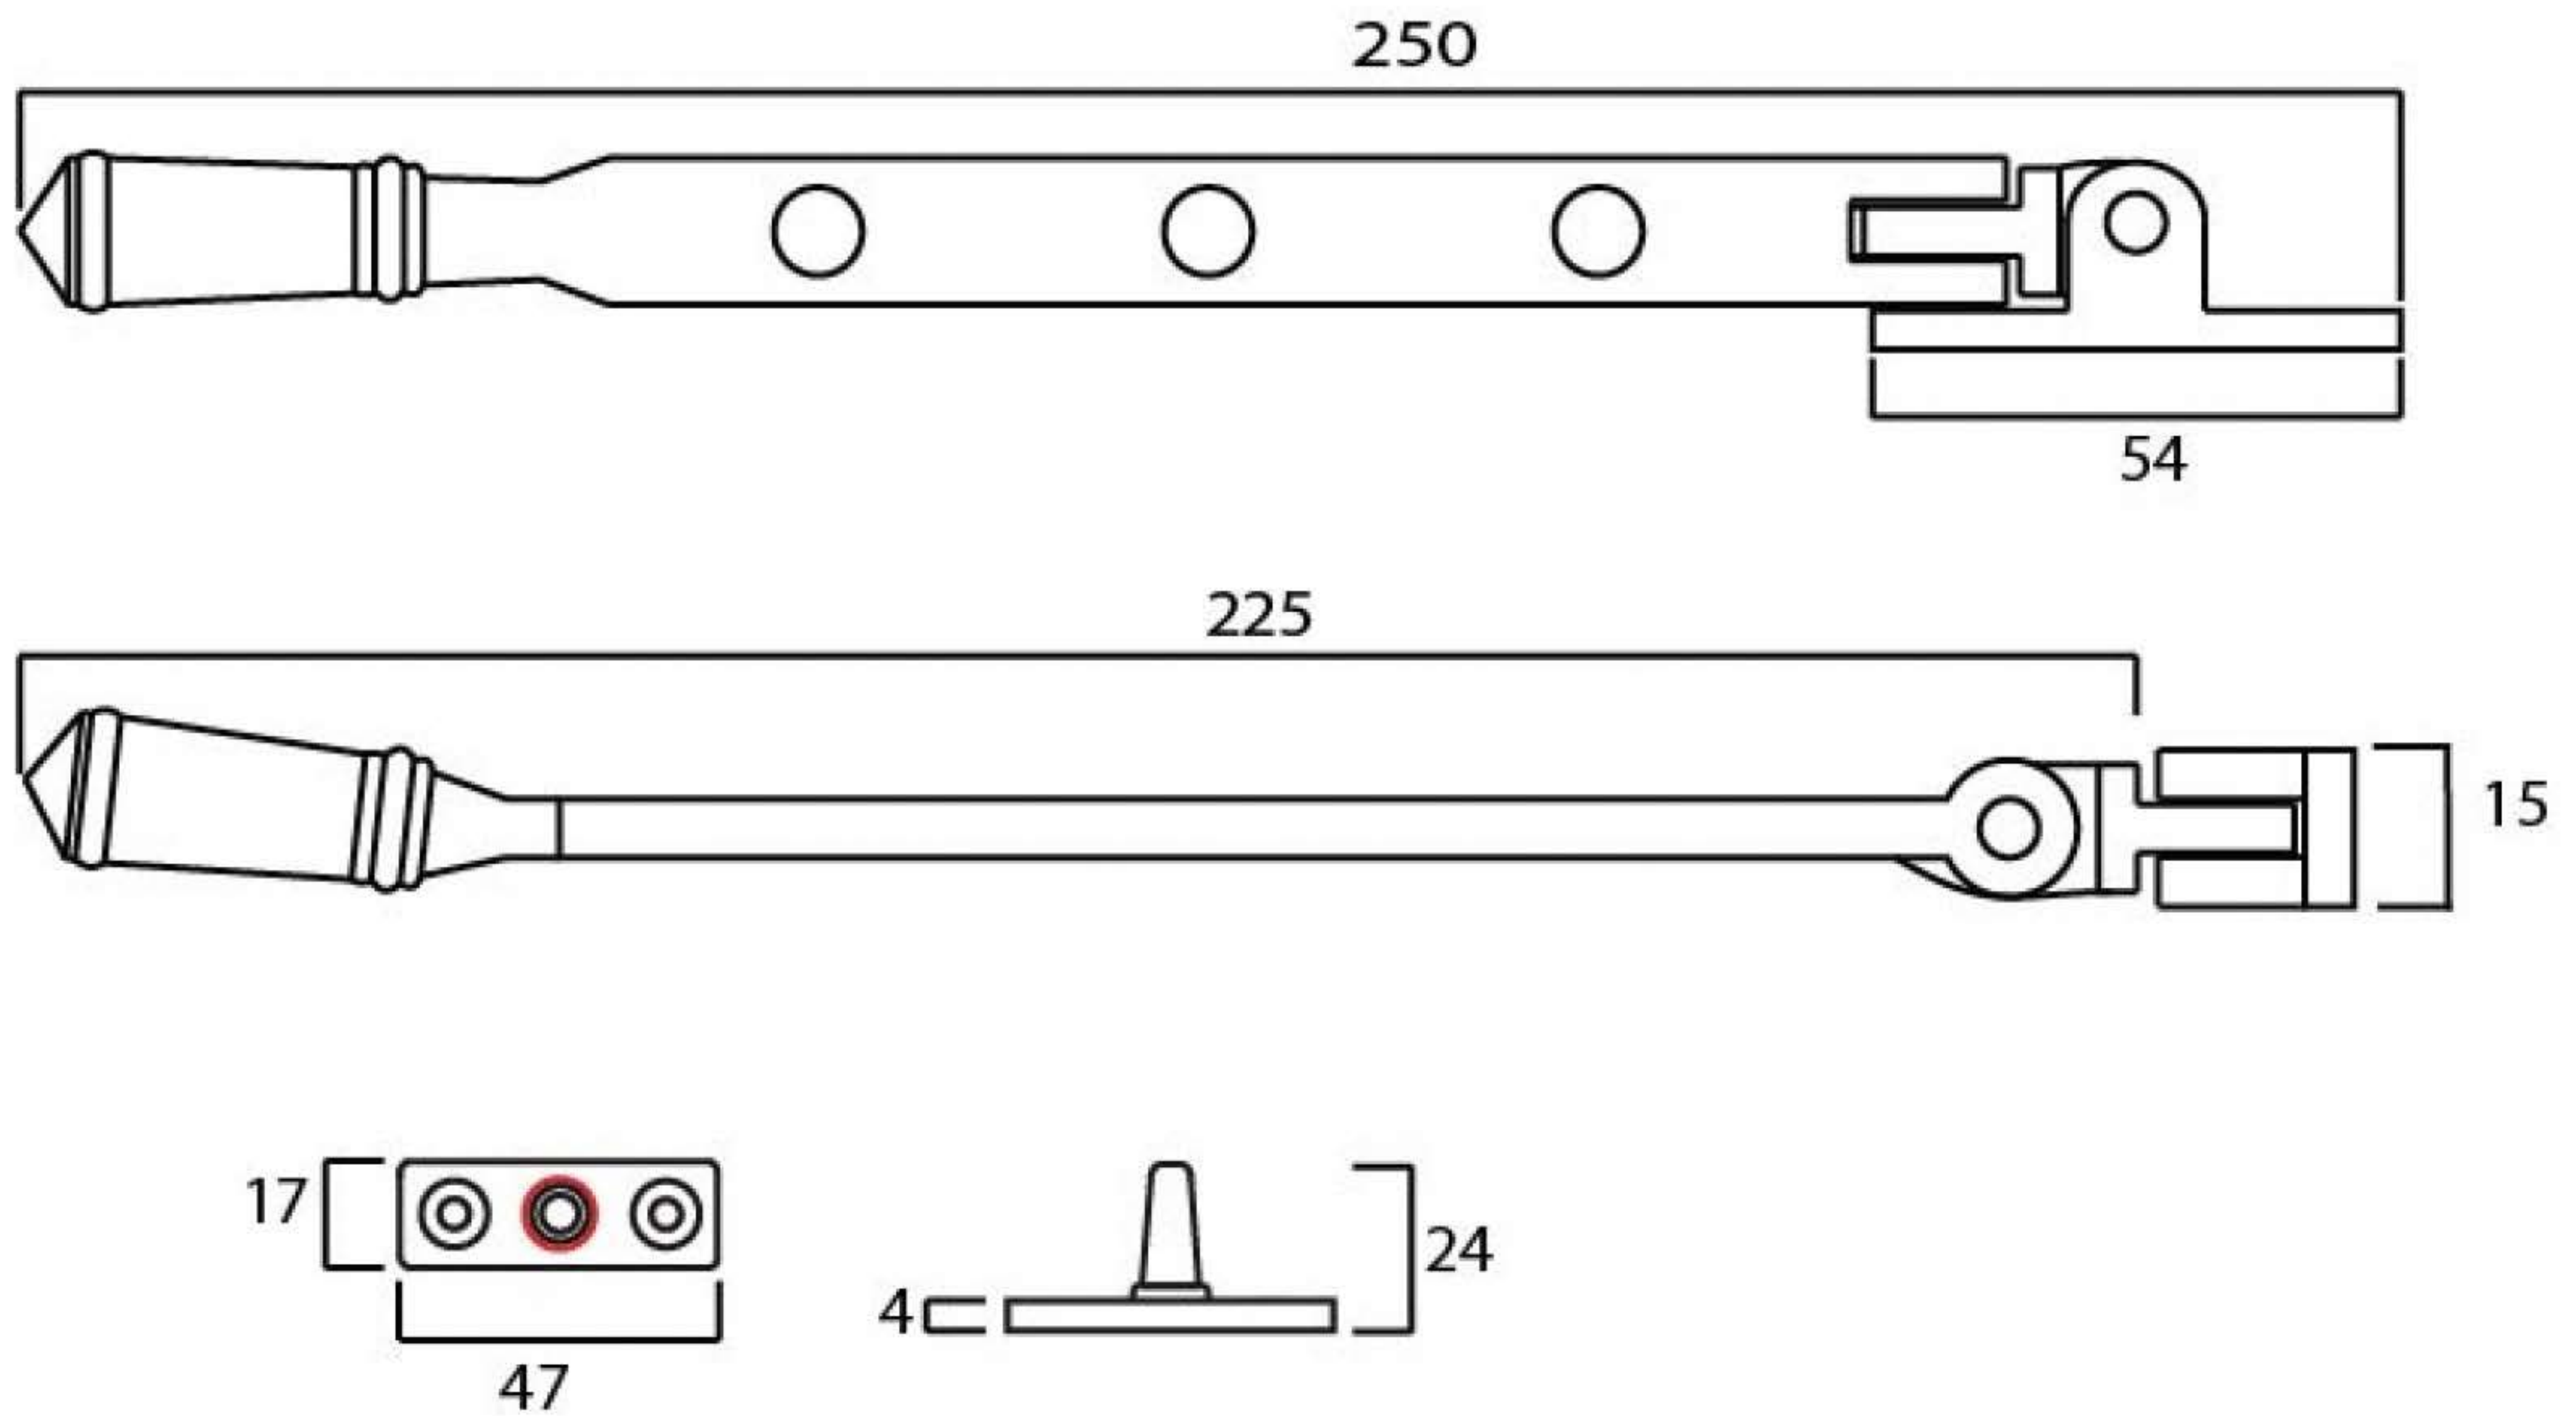

Product Code: 13572

 x 6
Gauge 8 x 3/4" CS

Due to the hand crafted nature of our products all measurements are approximate and should be used as a guide only