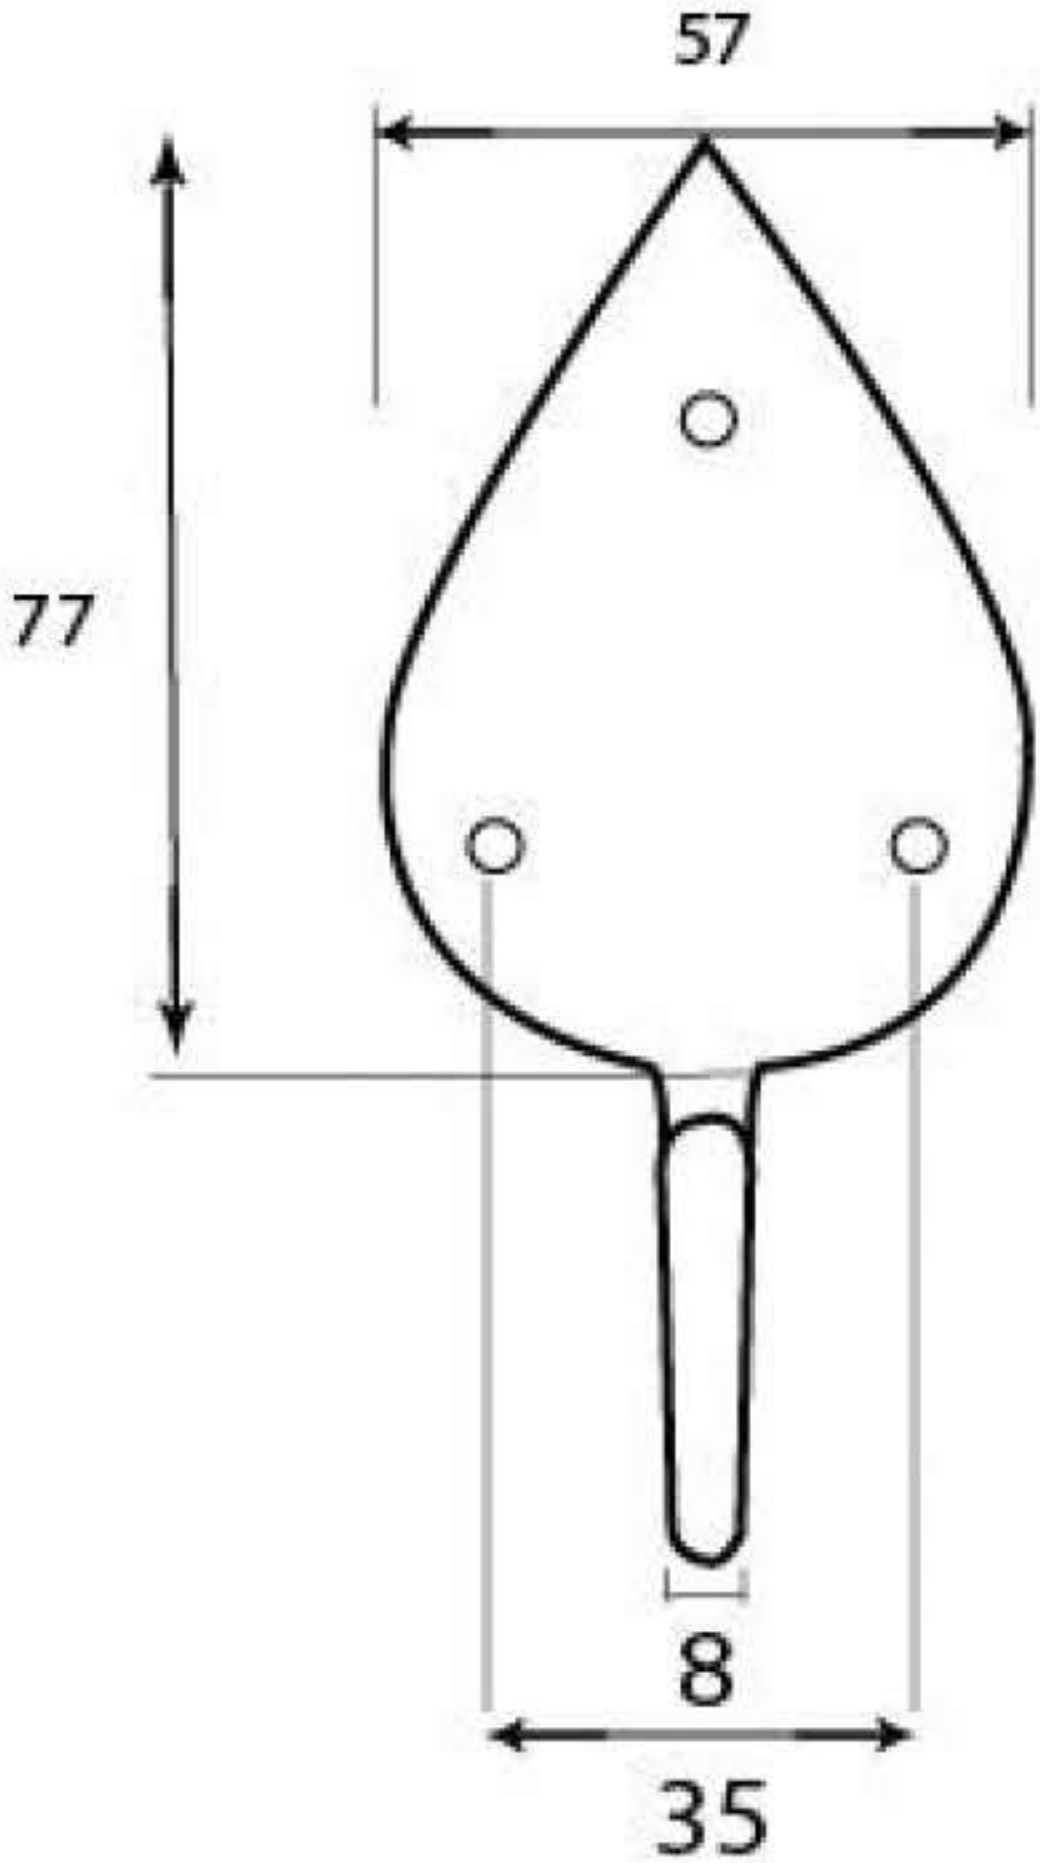

Product Code: 13553

3/4" (19mm)
x3
gauge 6 (3.5mm)

Due to the hand crafted nature of our products all measurements are approximate and should be used as a guide only