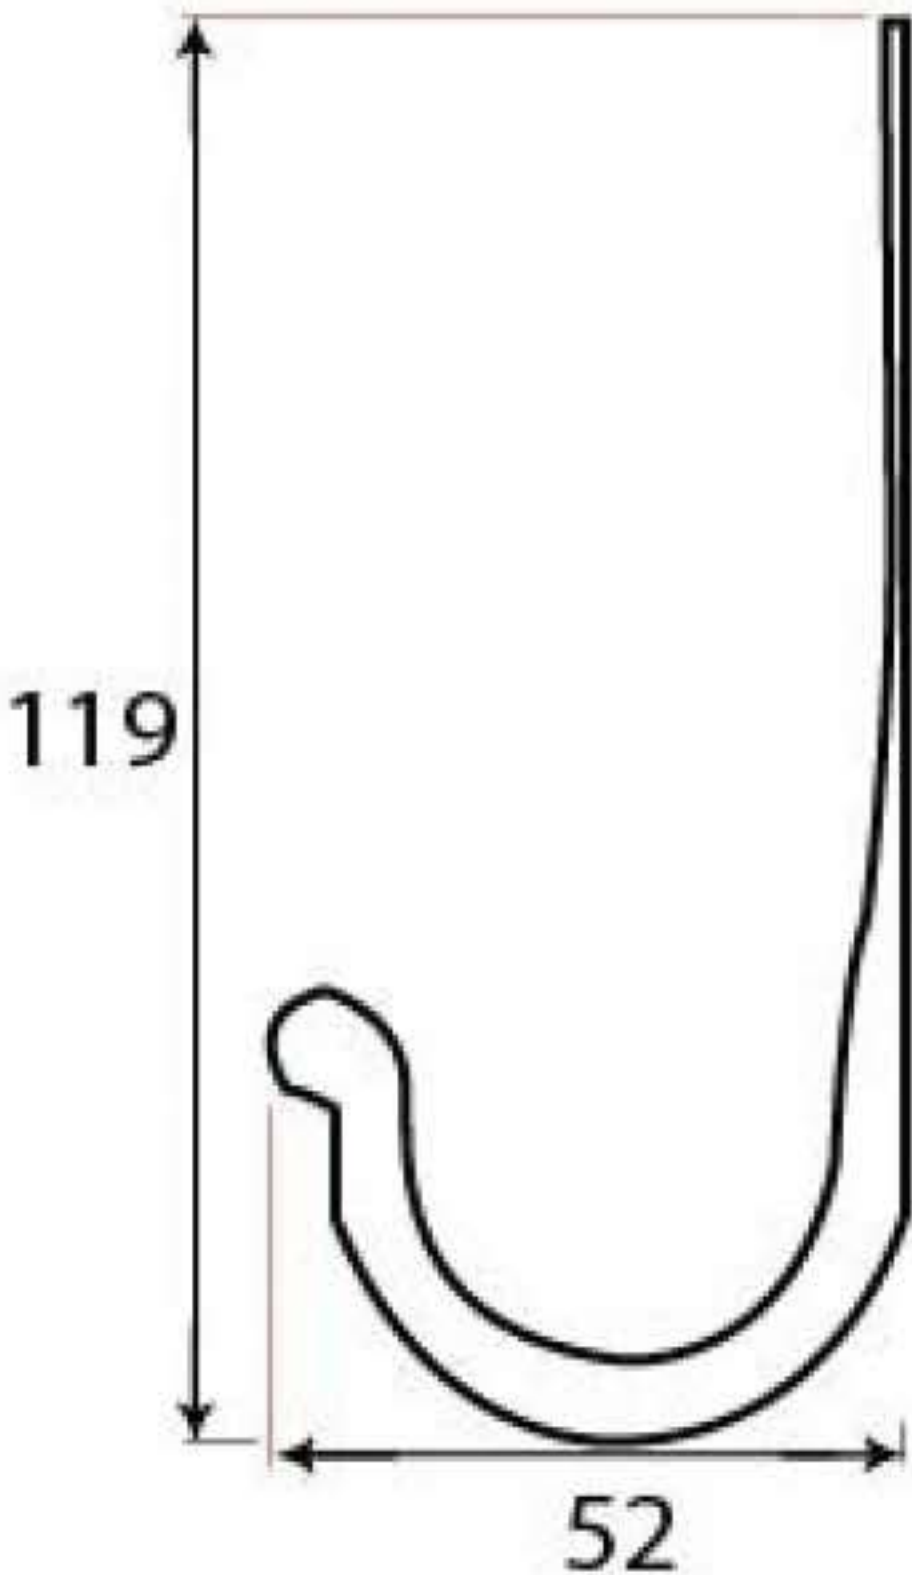

Product Code: 13553

3/4" (19mm)
x3
gauge 6 (3.5mm)

Due to the hand crafted nature of our products all measurements are approximate and should be used as a guide only