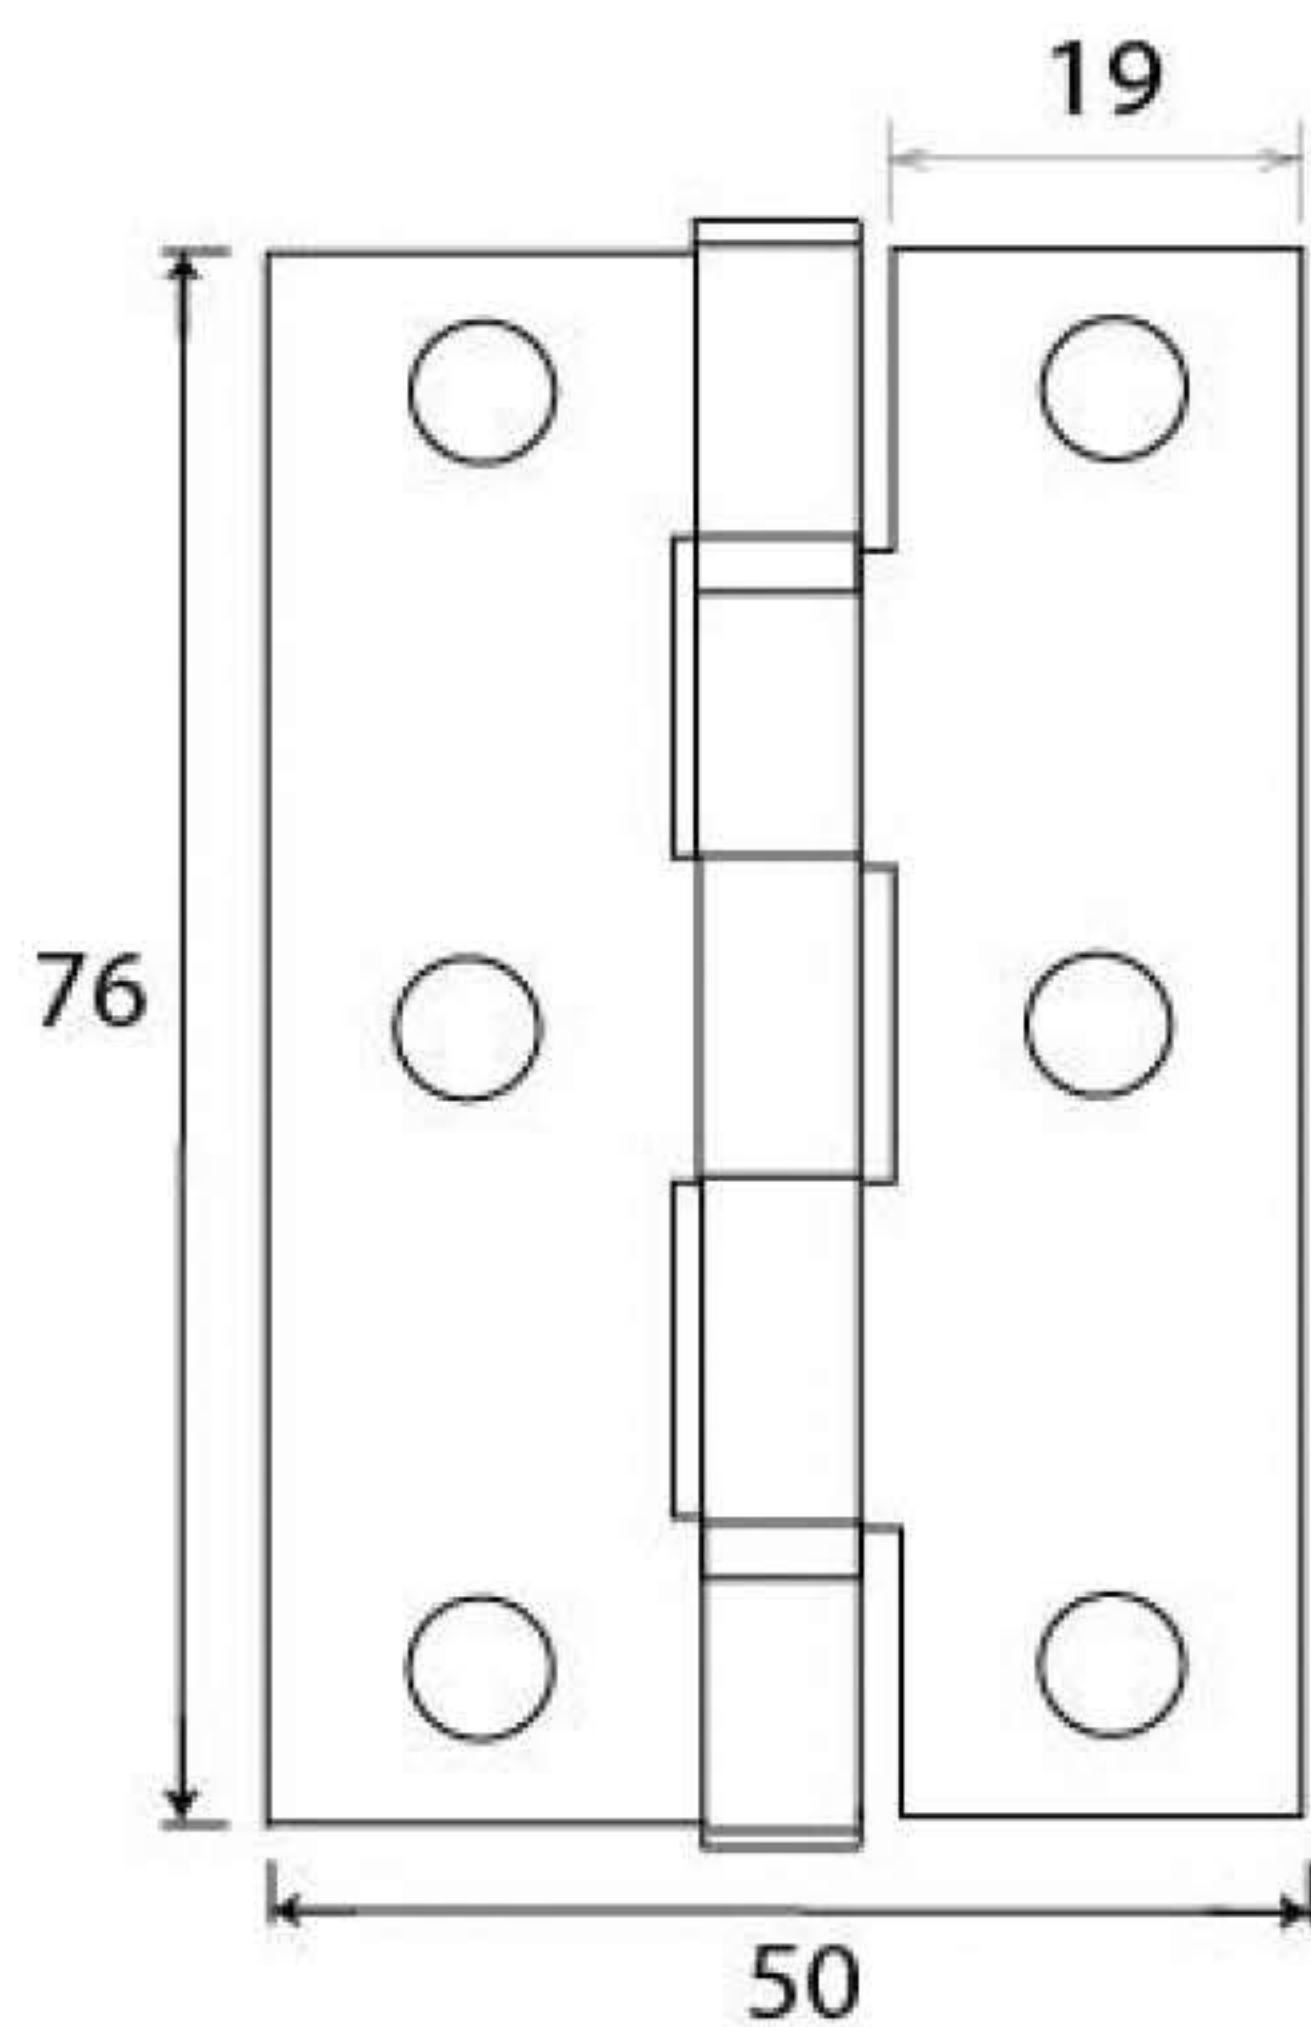

Product Code: 13551

3/4" (19mm)
gauge 6 (3.5mm)

Due to the hand crafted nature of our products all measurements are approximate and should be used as a guide only