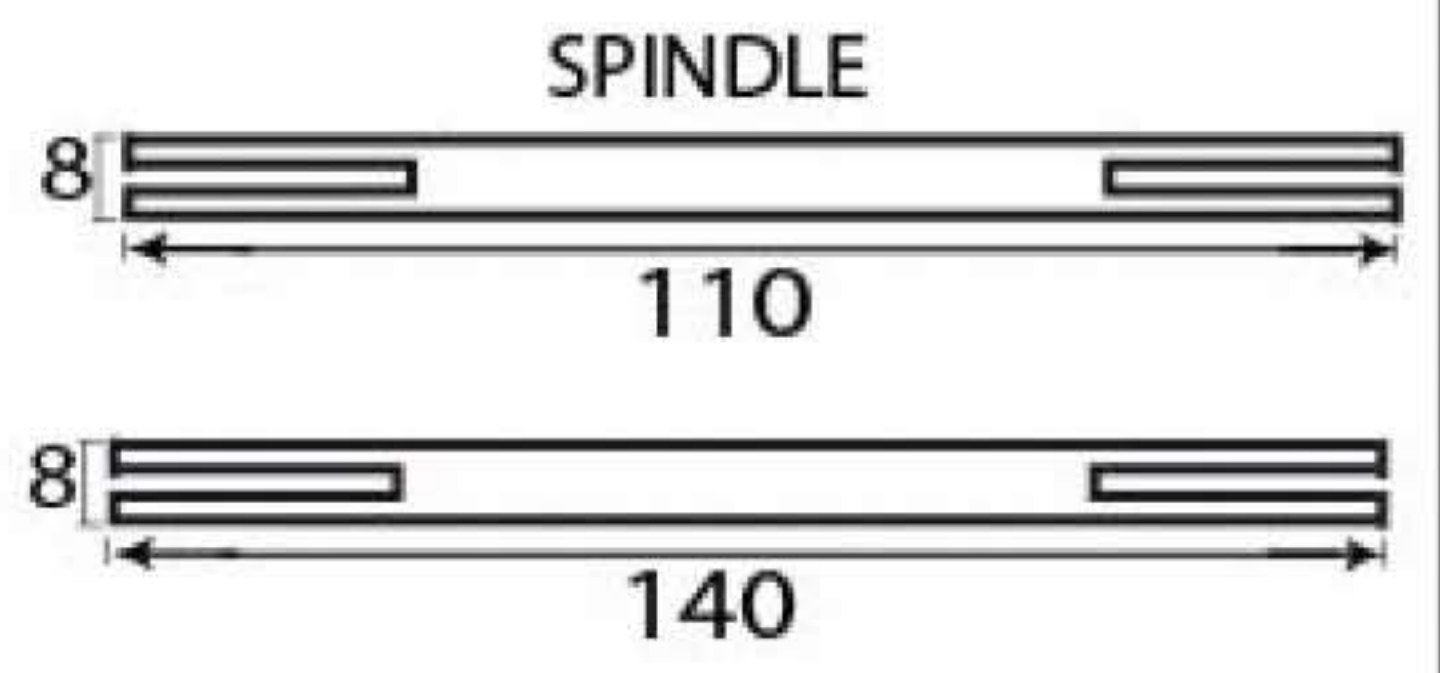

Product Code: 13530

1" (25mm)  
X8  
Gauge 6 (3.5mm)

Due to the hand crafted nature of our products all measurements are approximate and should be used as a guide only