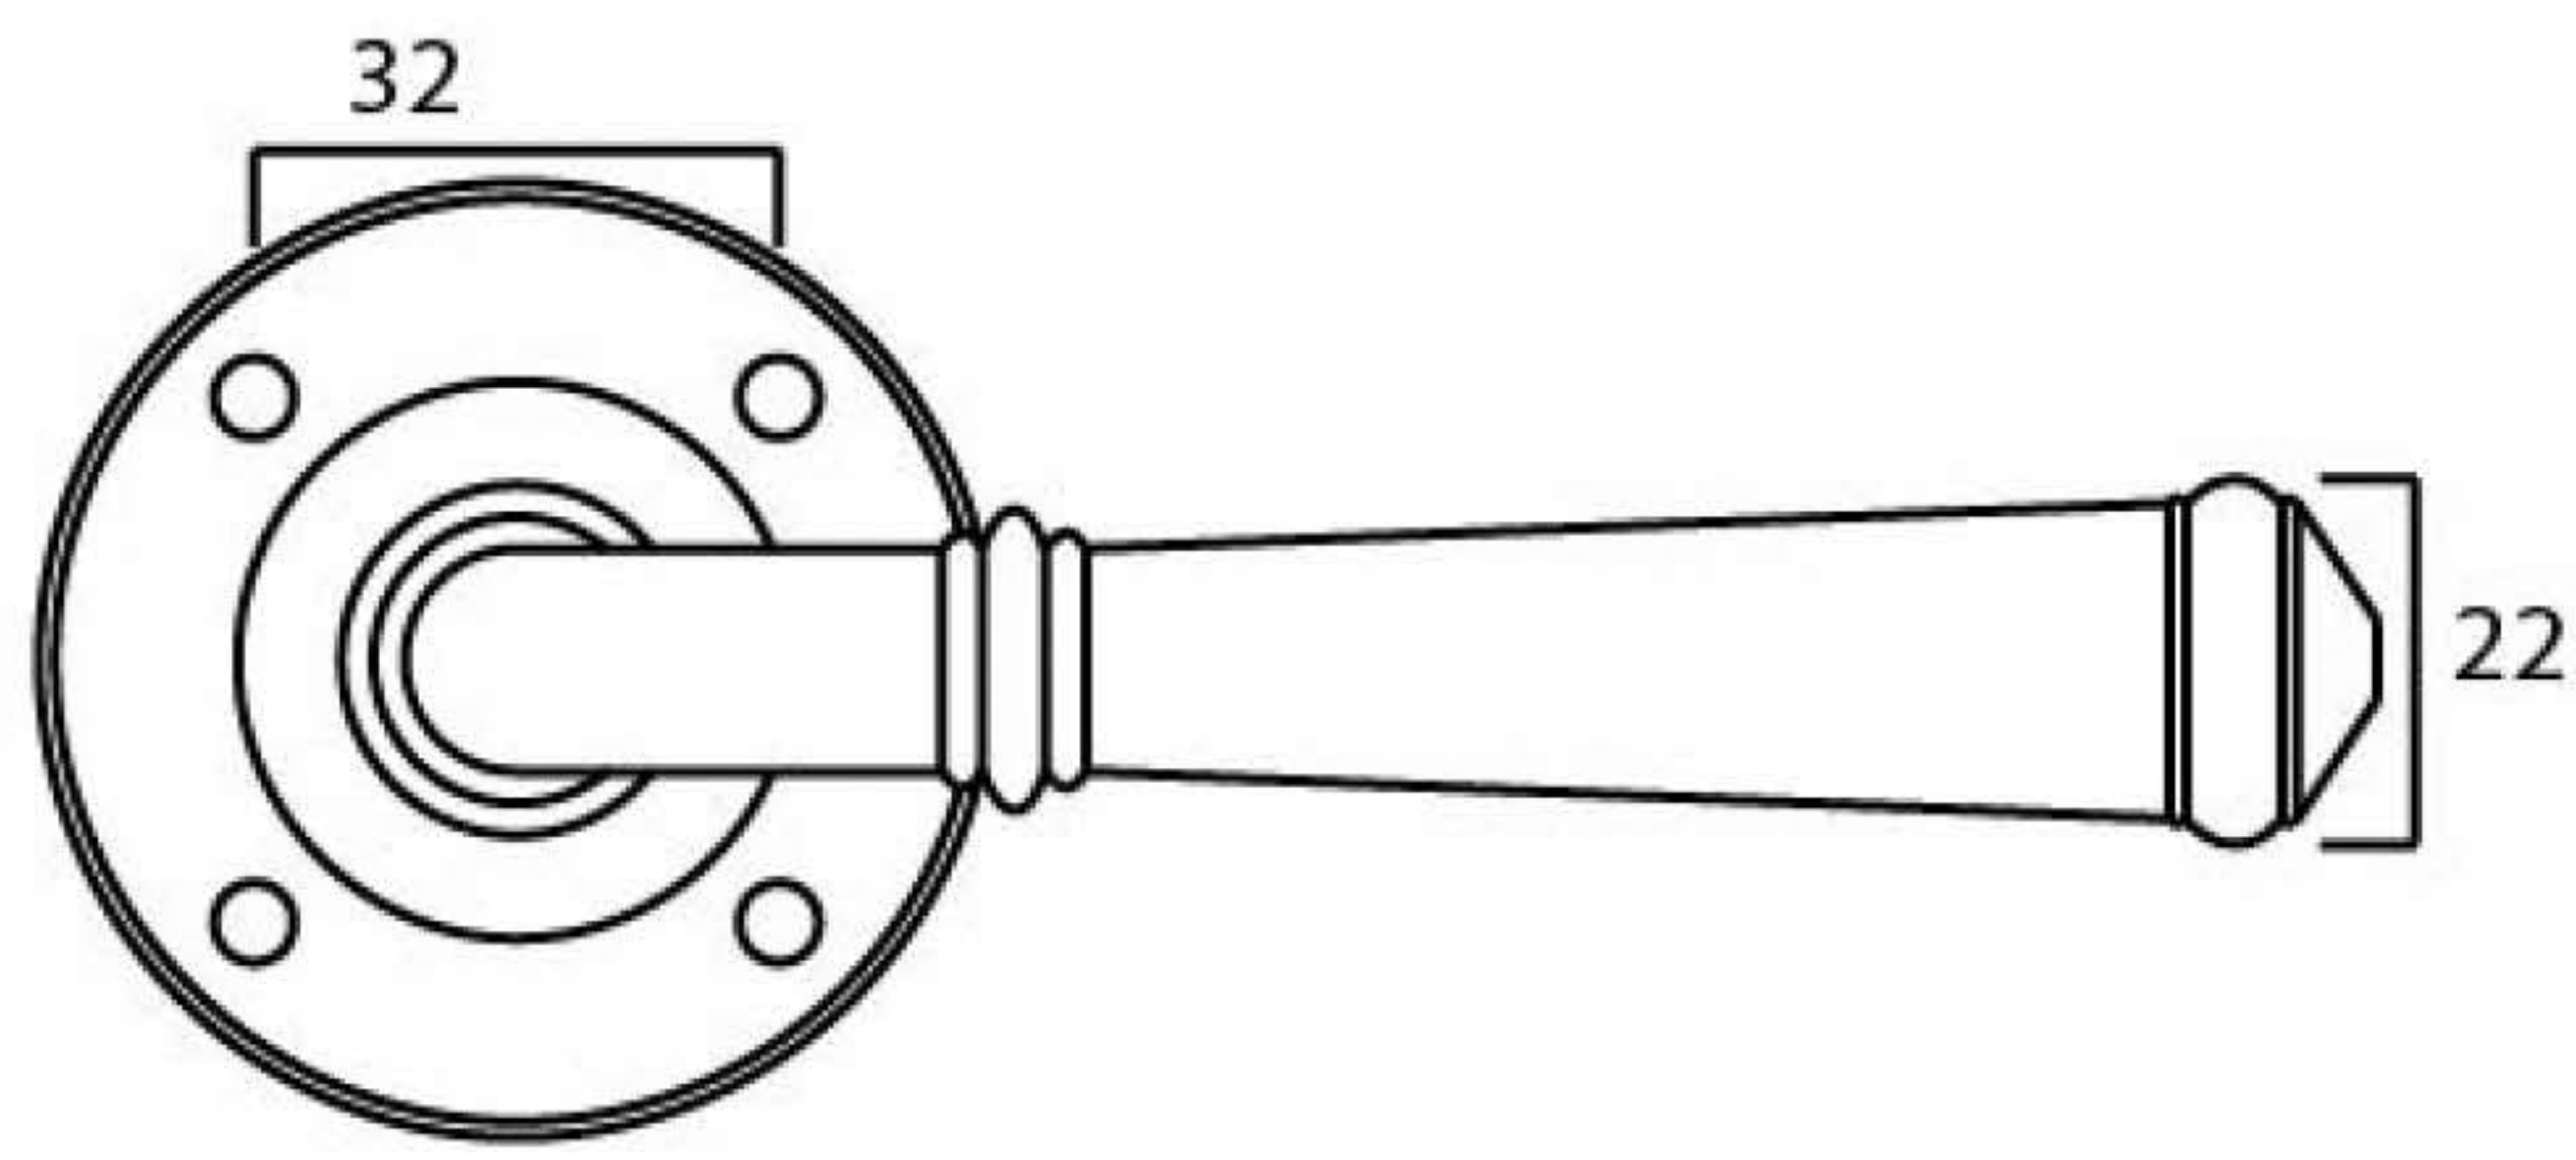

Product Code: 13530

1" (25mm)  
X8  
Gauge 6 (3.5mm)

Due to the hand crafted nature of our products all measurements are approximate and should be used as a guide only