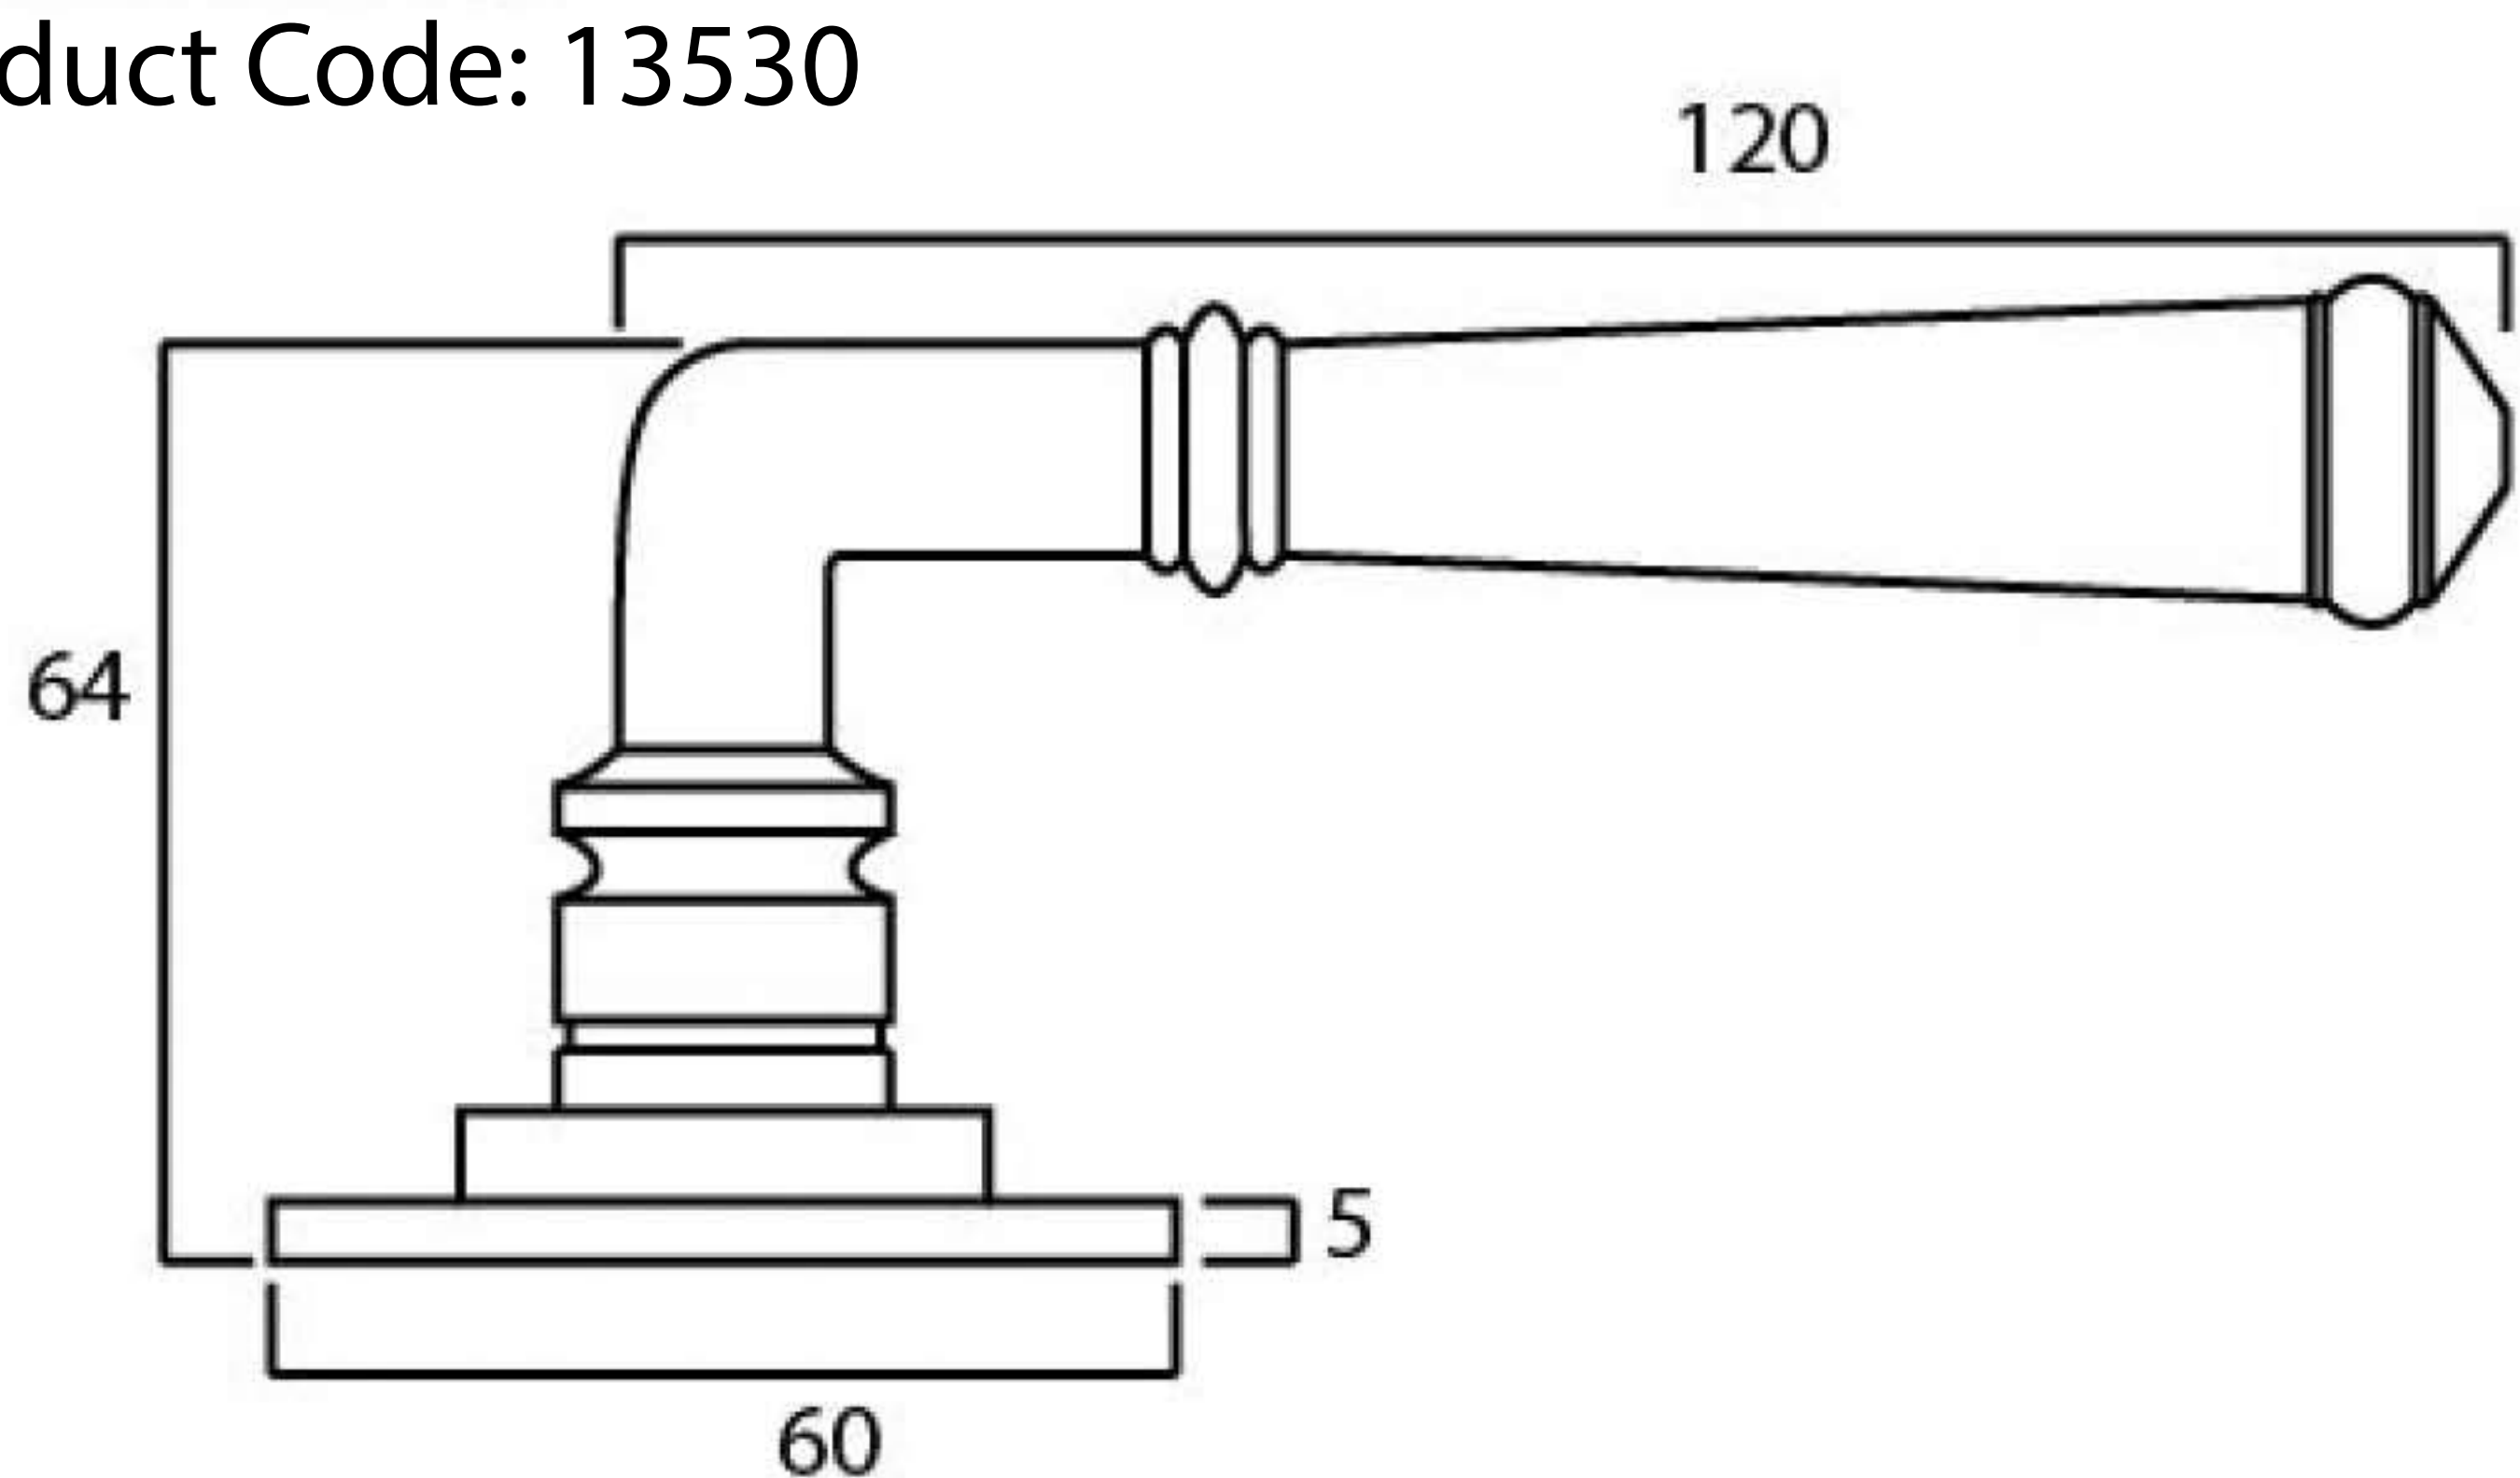

Product Code: 13530

1" (25mm)  
X8  
Gauge 6 (3.5mm)

Due to the hand crafted nature of our products all measurements are approximate and should be used as a guide only