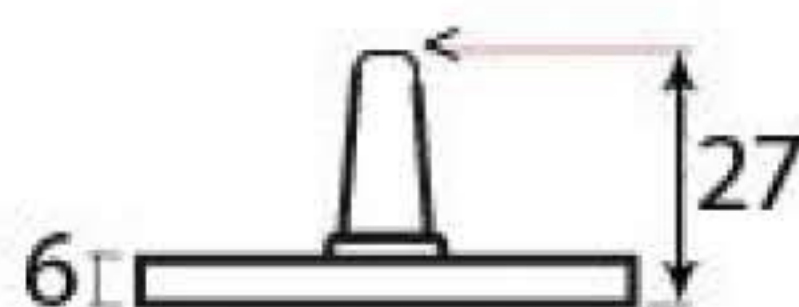

Product Code: 13471

3/4" (19mm)  
x6  
gauge 8 (4mm)

Due to the hand crafted nature of our products all measurements are approximate and should be used as a guide only