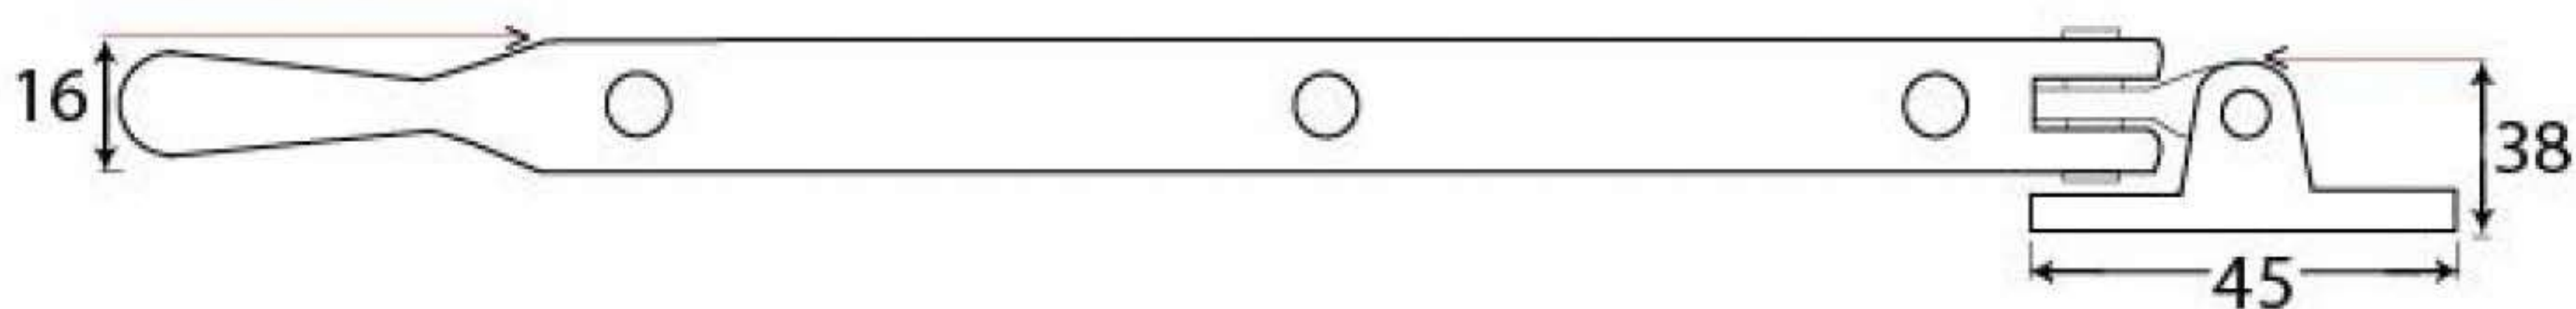

Product Code: 13471

3/4" (19mm)  
x6  
gauge 8 (4mm)

Due to the hand crafted nature of our products all measurements are approximate and should be used as a guide only