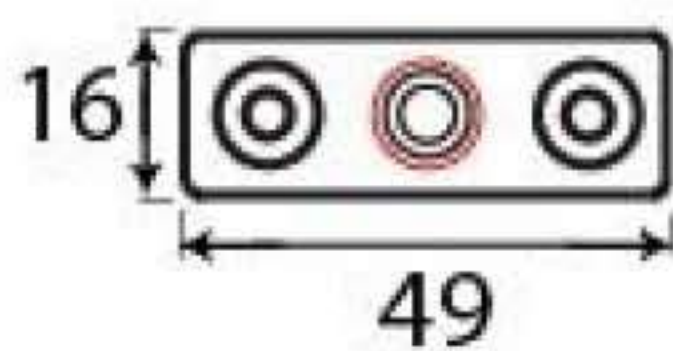

Product Code: 13471

3/4" (19mm)  
x6  
gauge 8 (4mm)

Due to the hand crafted nature of our products all measurements are approximate and should be used as a guide only