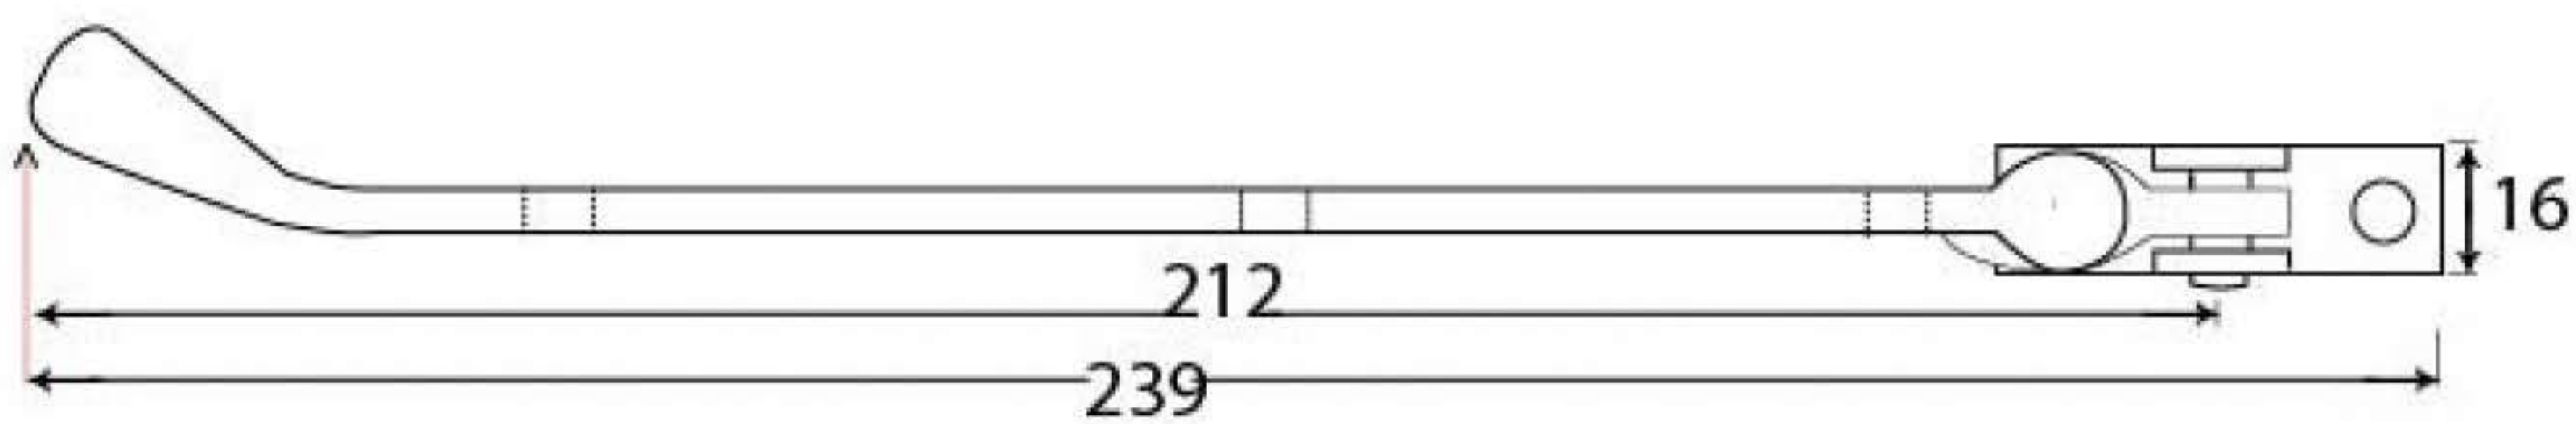

Product Code: 13471

3/4" (19mm)  
x6  
gauge 8 (4mm)

Due to the hand crafted nature of our products all measurements are approximate and should be used as a guide only