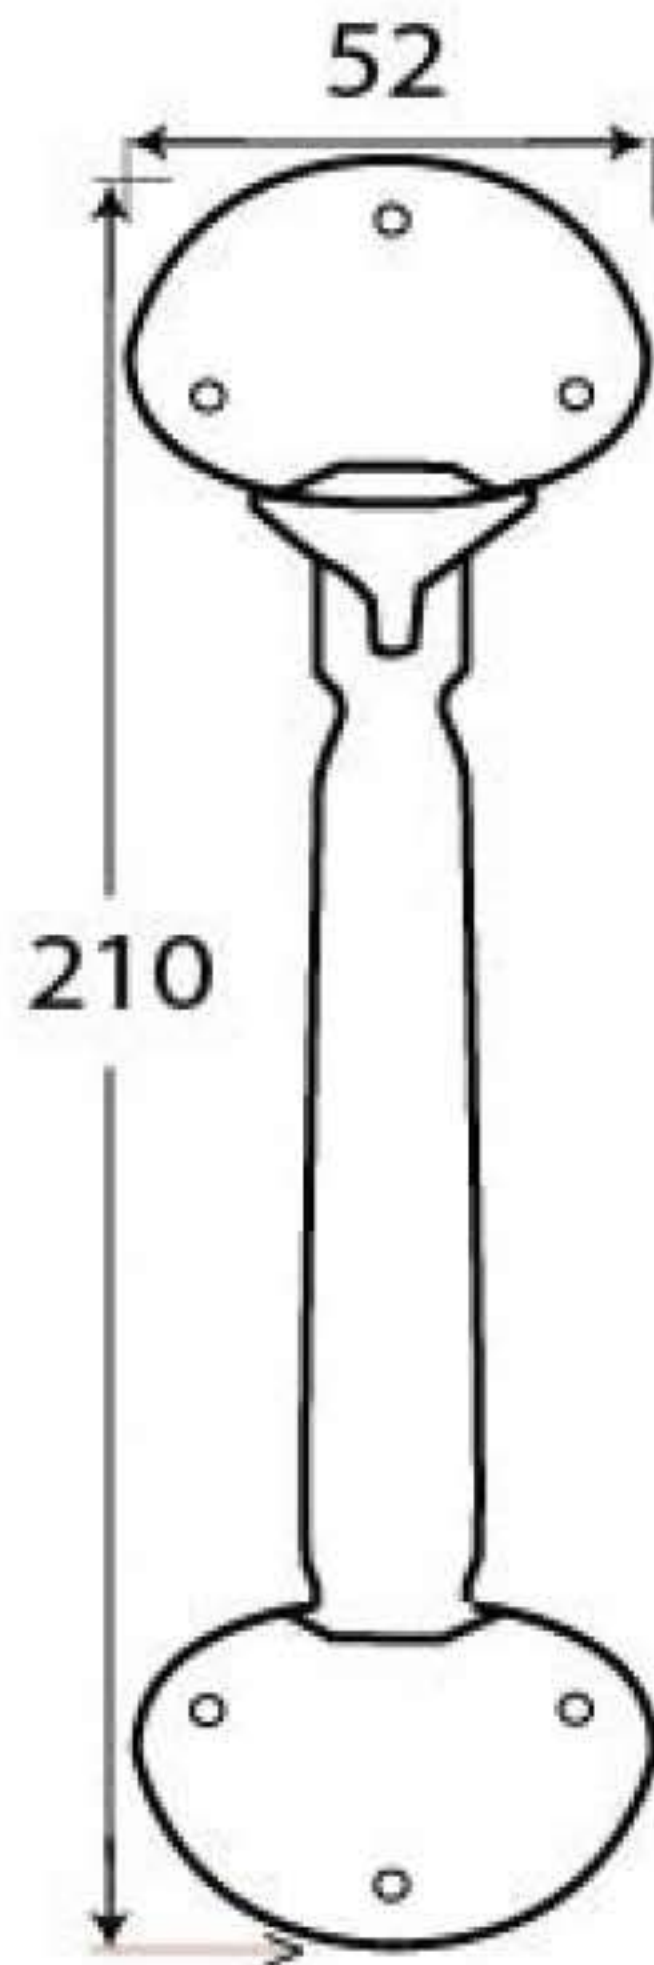

Product Code: 13444

3/4" (19mm)
↑
⊗ x 1
↑
gauge 8 (4.2mm)
3/4" (19mm)
↑
⊗ x 9
↑
gauge 6 (3.5mm)

Due to the hand crafted nature of our products all measurements are approximate and should be used as a guide only