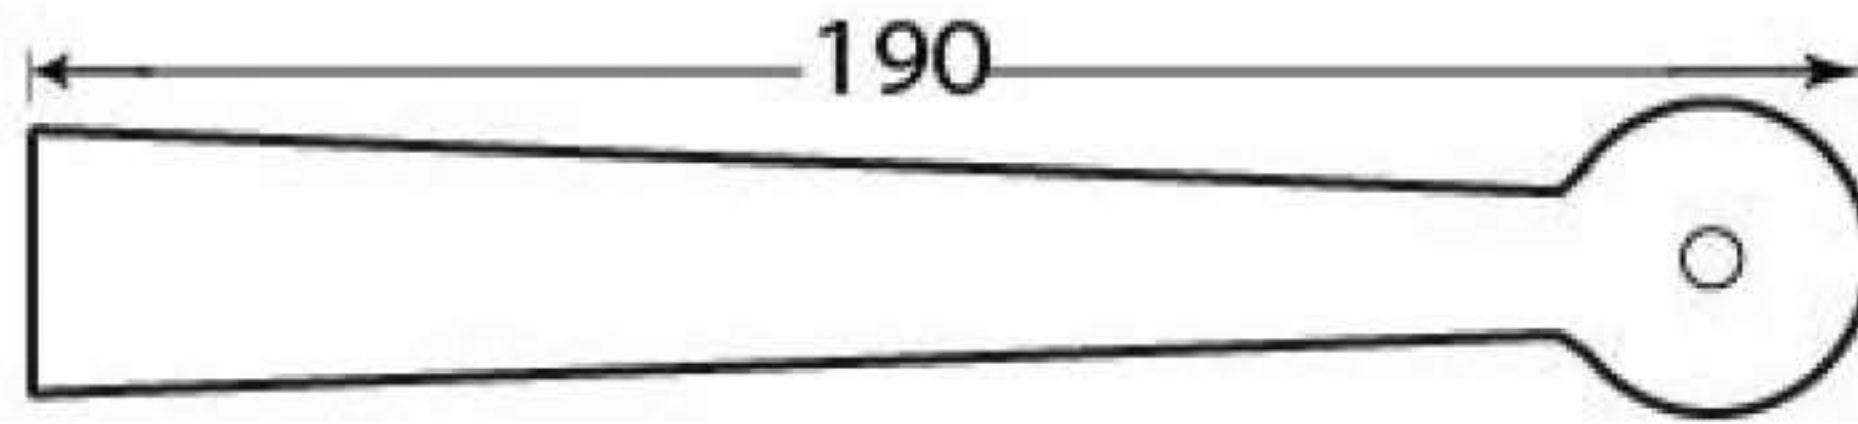

Product Code: 13444

3/4" (19mm)
↑
⊗ x 1
↑
gauge 8 (4.2mm)
3/4" (19mm)
↑
⊗ x 9
↑
gauge 6 (3.5mm)

Due to the hand crafted nature of our products all measurements are approximate and should be used as a guide only