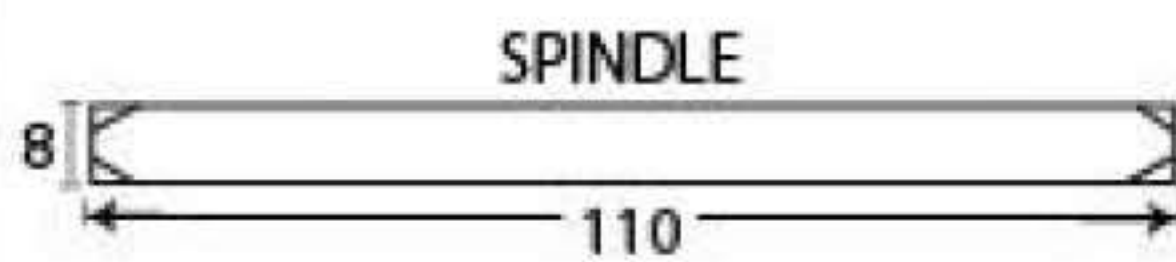

Product Code: 13436

3/4" (19mm)
x 8
gauge 6 (3.5mm)

Due to the hand crafted nature of our products all measurements are approximate and should be used as a guide only