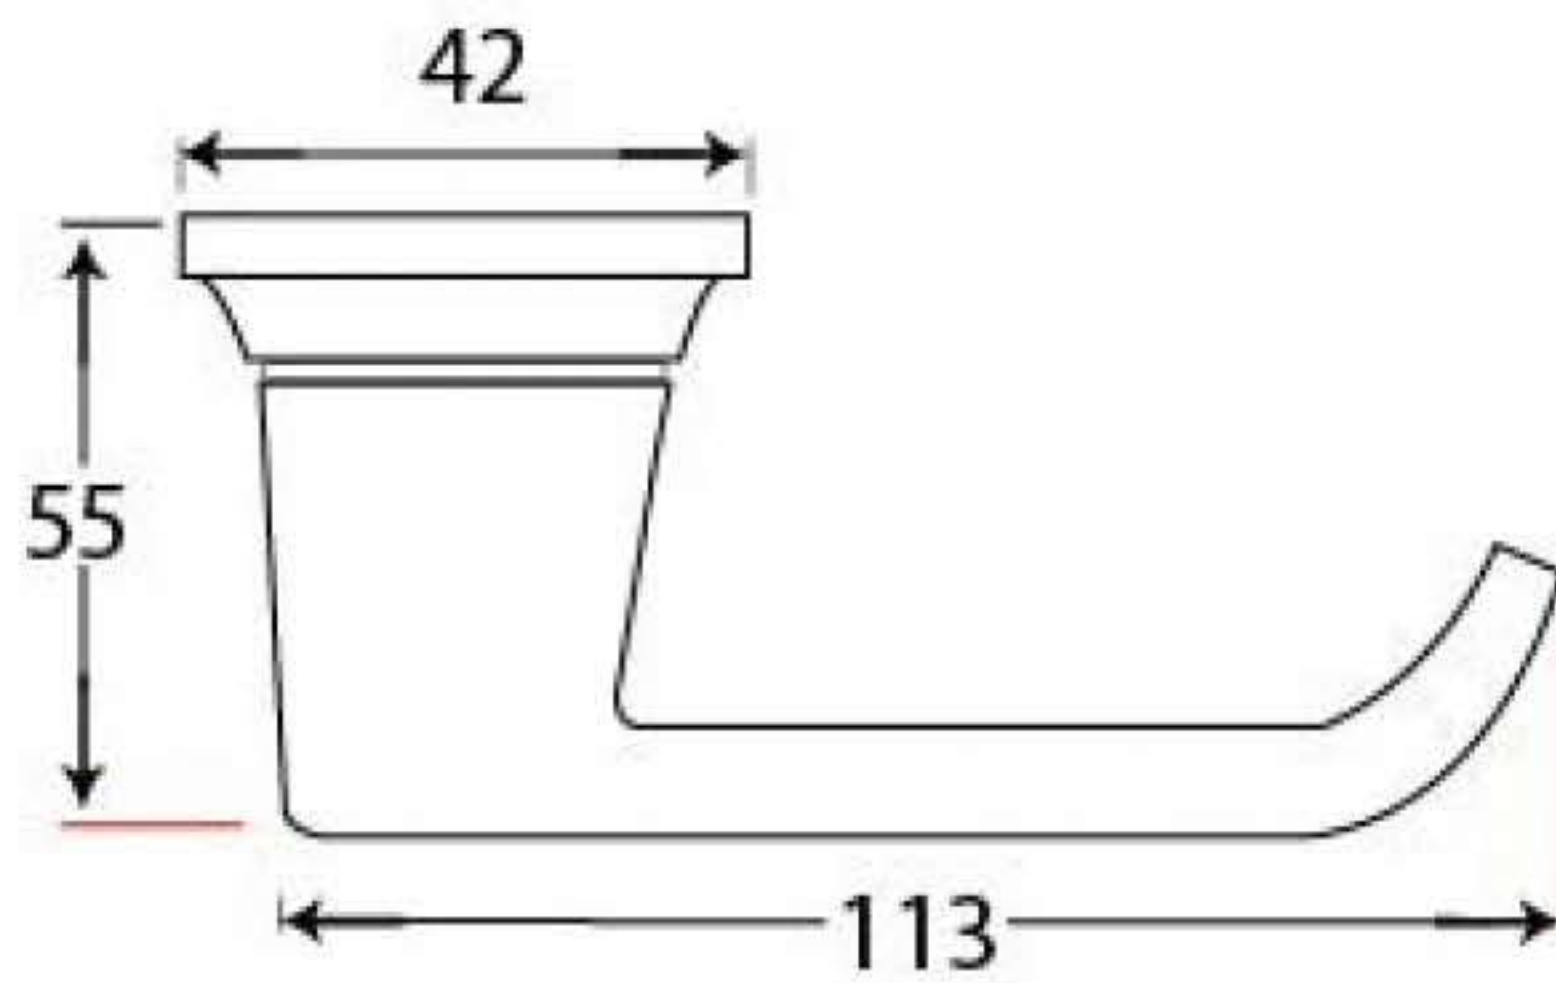

Product Code: 13436

3/4" (19mm)
x 8
gauge 6 (3.5mm)

Due to the hand crafted nature of our products all measurements are approximate and should be used as a guide only