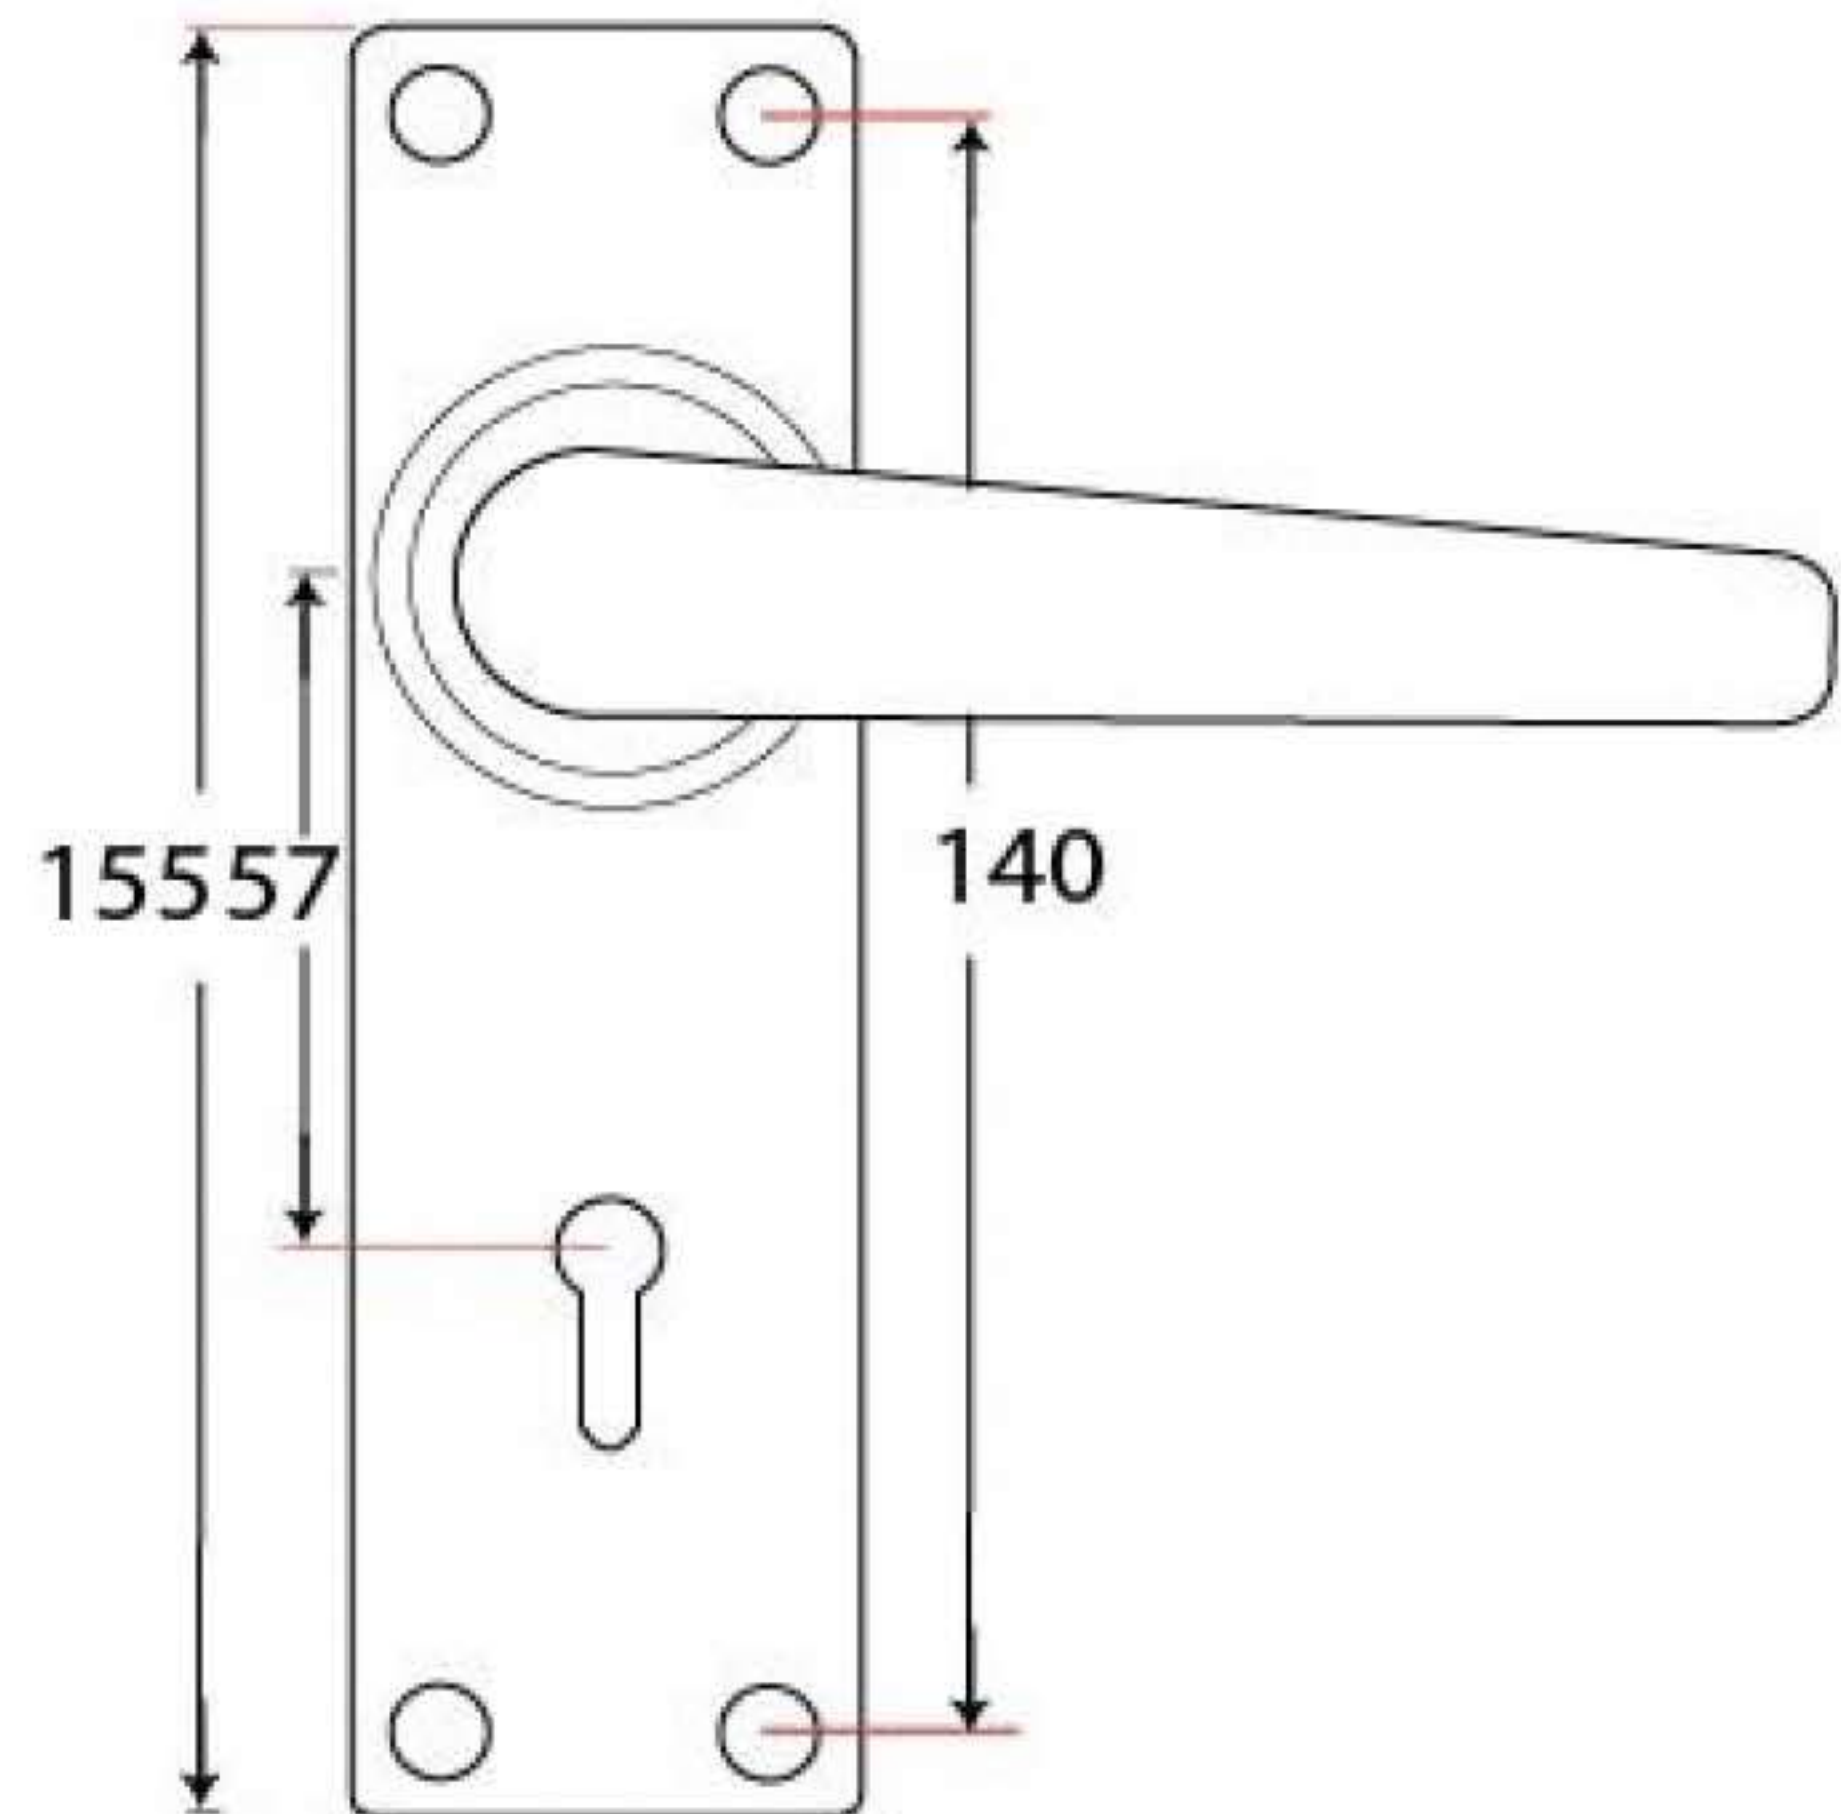

Product Code: 13436

3/4" (19mm)
x 8
gauge 6 (3.5mm)

Due to the hand crafted nature of our products all measurements are approximate and should be used as a guide only