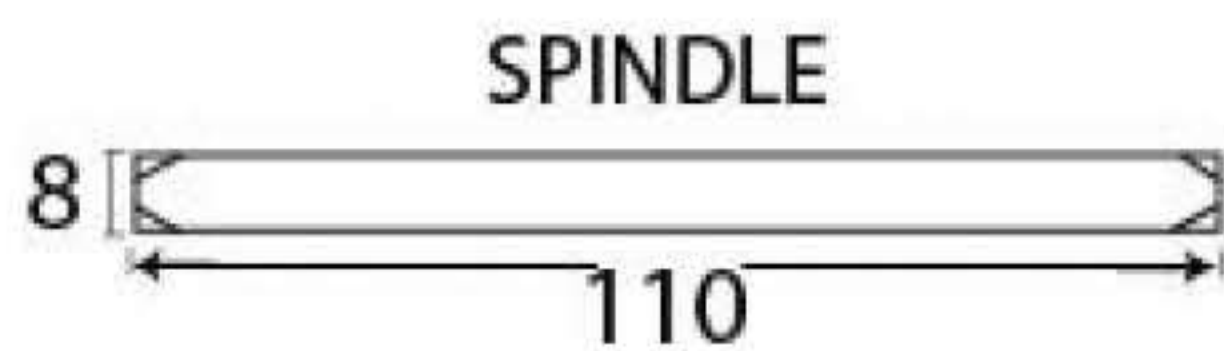

Product Code: 13431

3/4" (19mm)
X 8
gauge 8 (4.2mm)

Due to the hand crafted nature of our products all measurements are approximate and should be used as a guide only