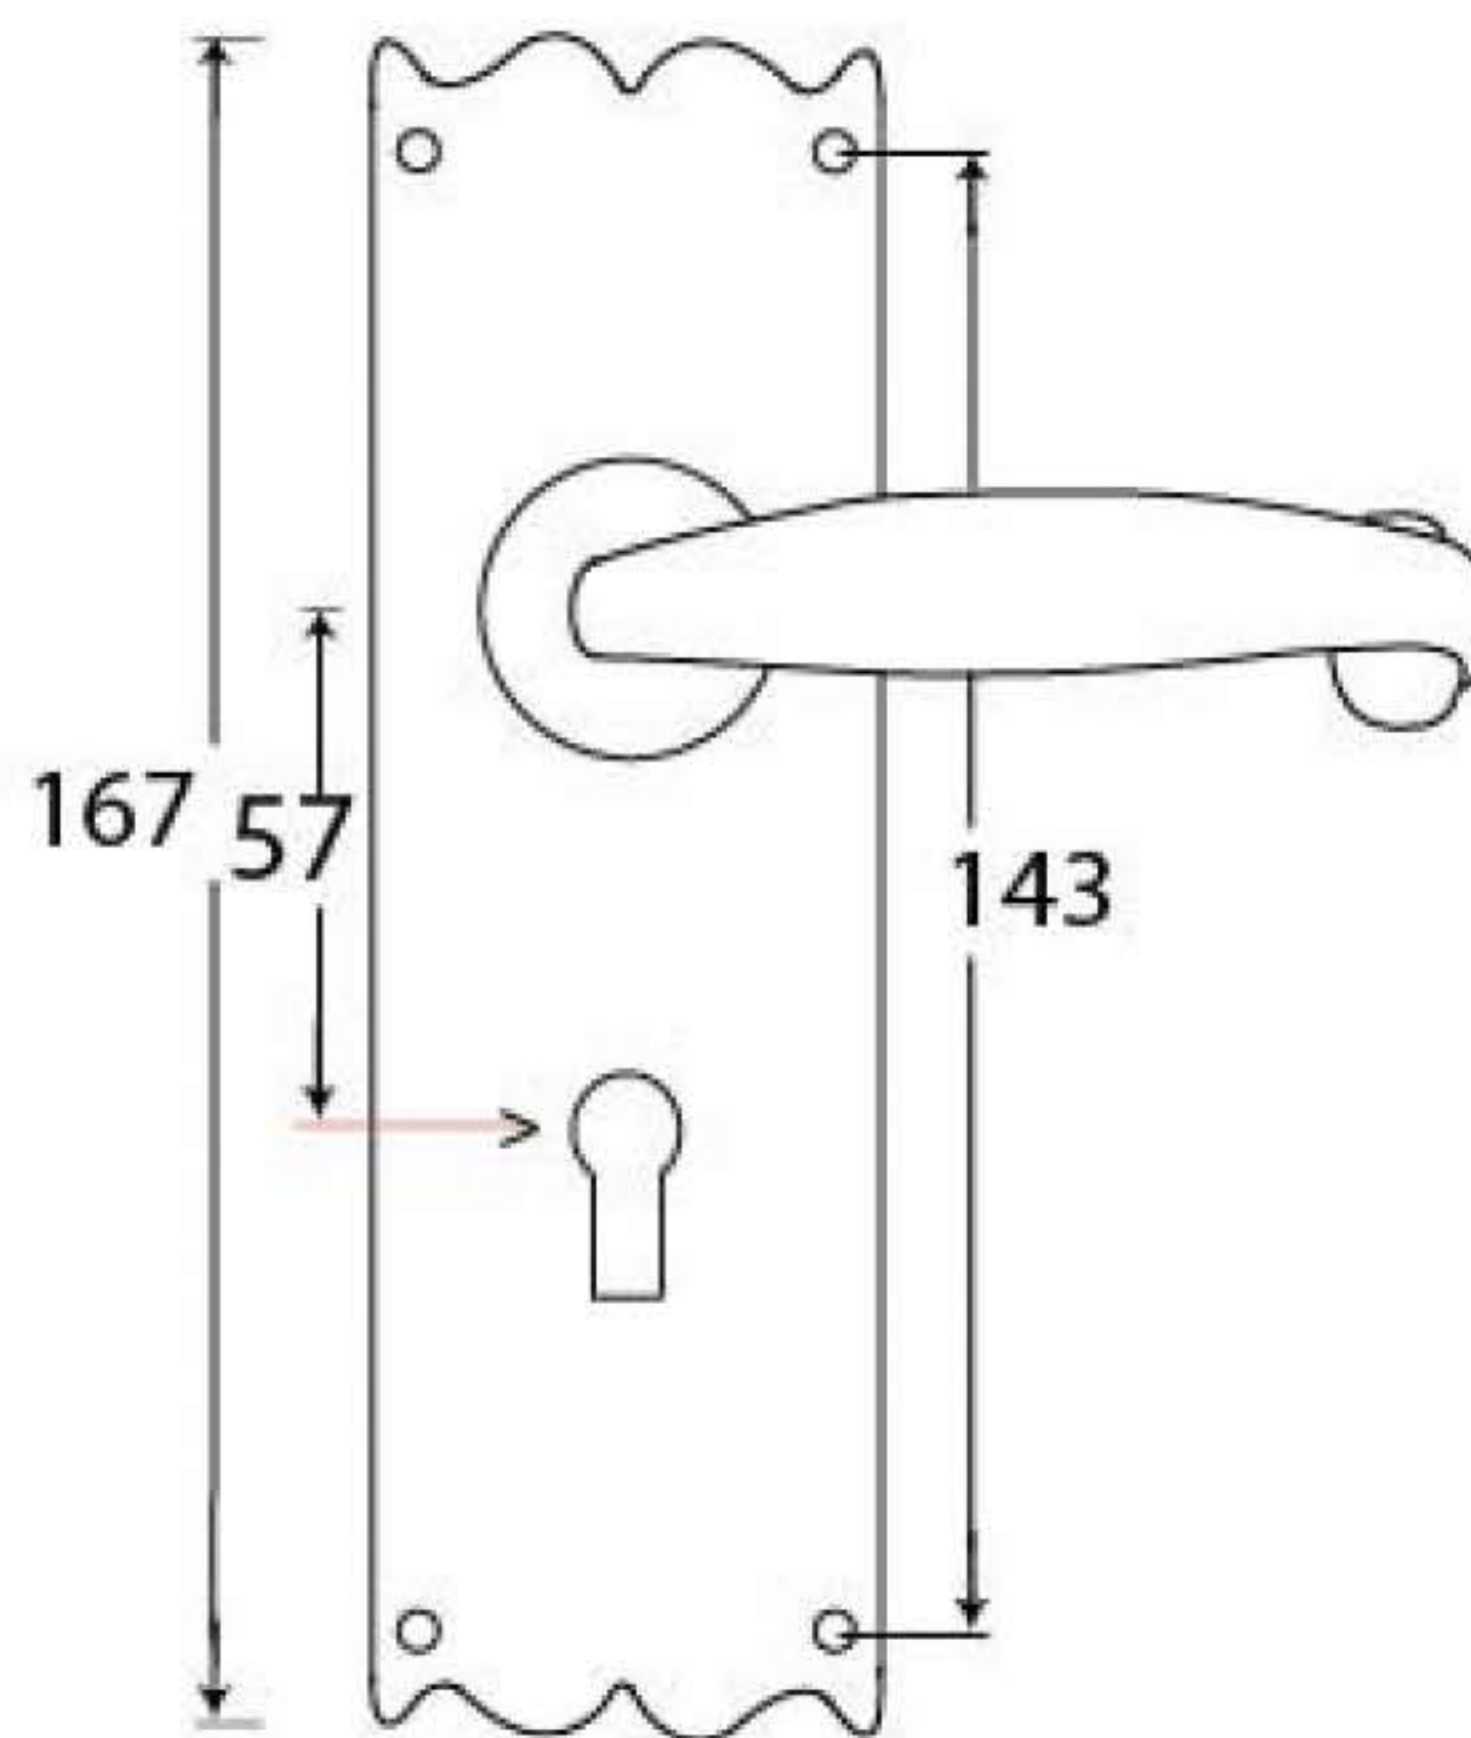

Product Code: 13431

3/4" (19mm)
X 8
gauge 8 (4.2mm)

Due to the hand crafted nature of our products all measurements are approximate and should be used as a guide only