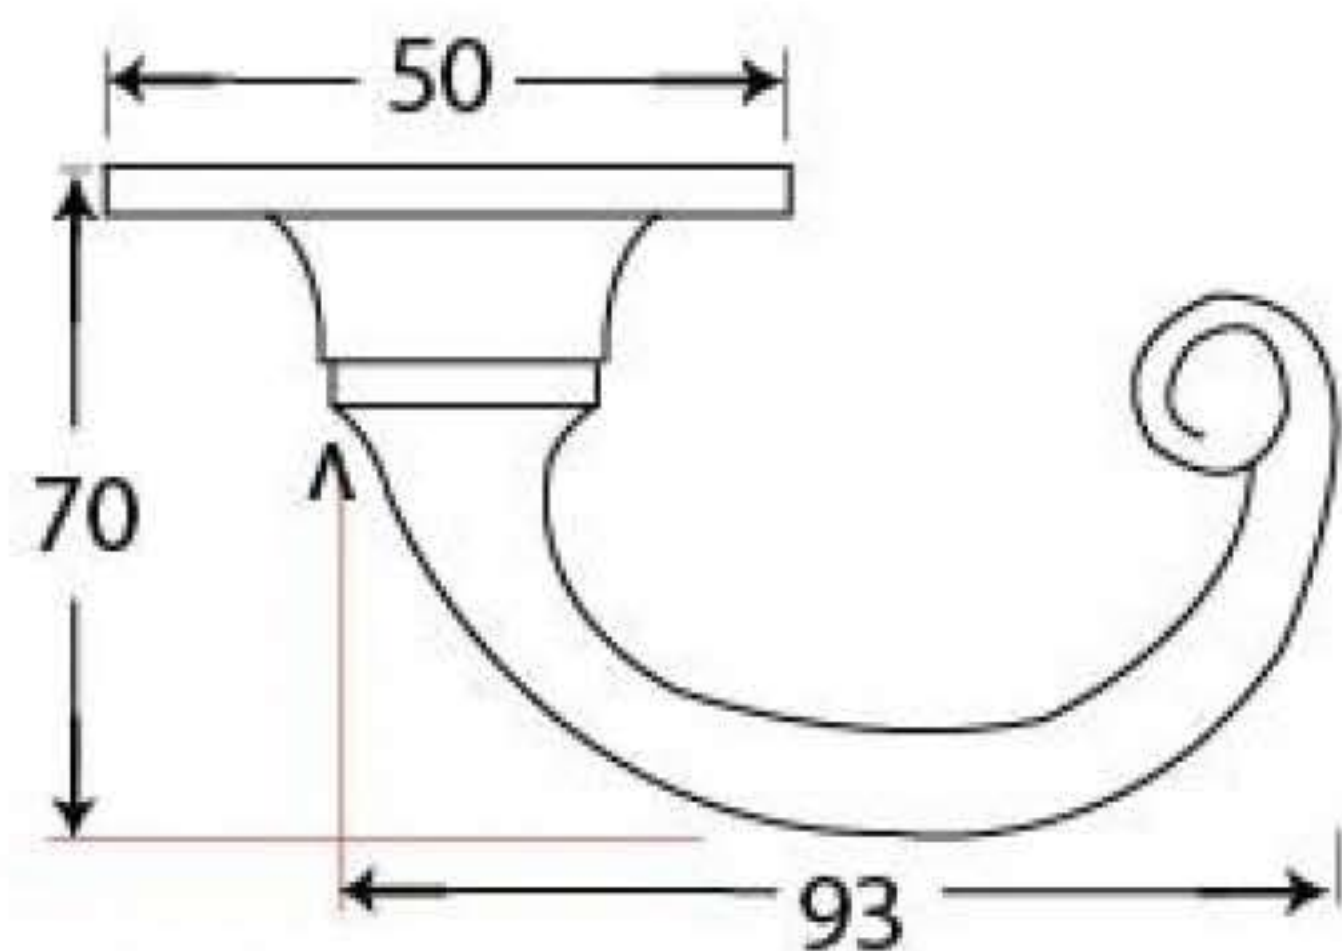

Product Code: 13431

3/4" (19mm)
X 8
gauge 8 (4.2mm)

Due to the hand crafted nature of our products all measurements are approximate and should be used as a guide only