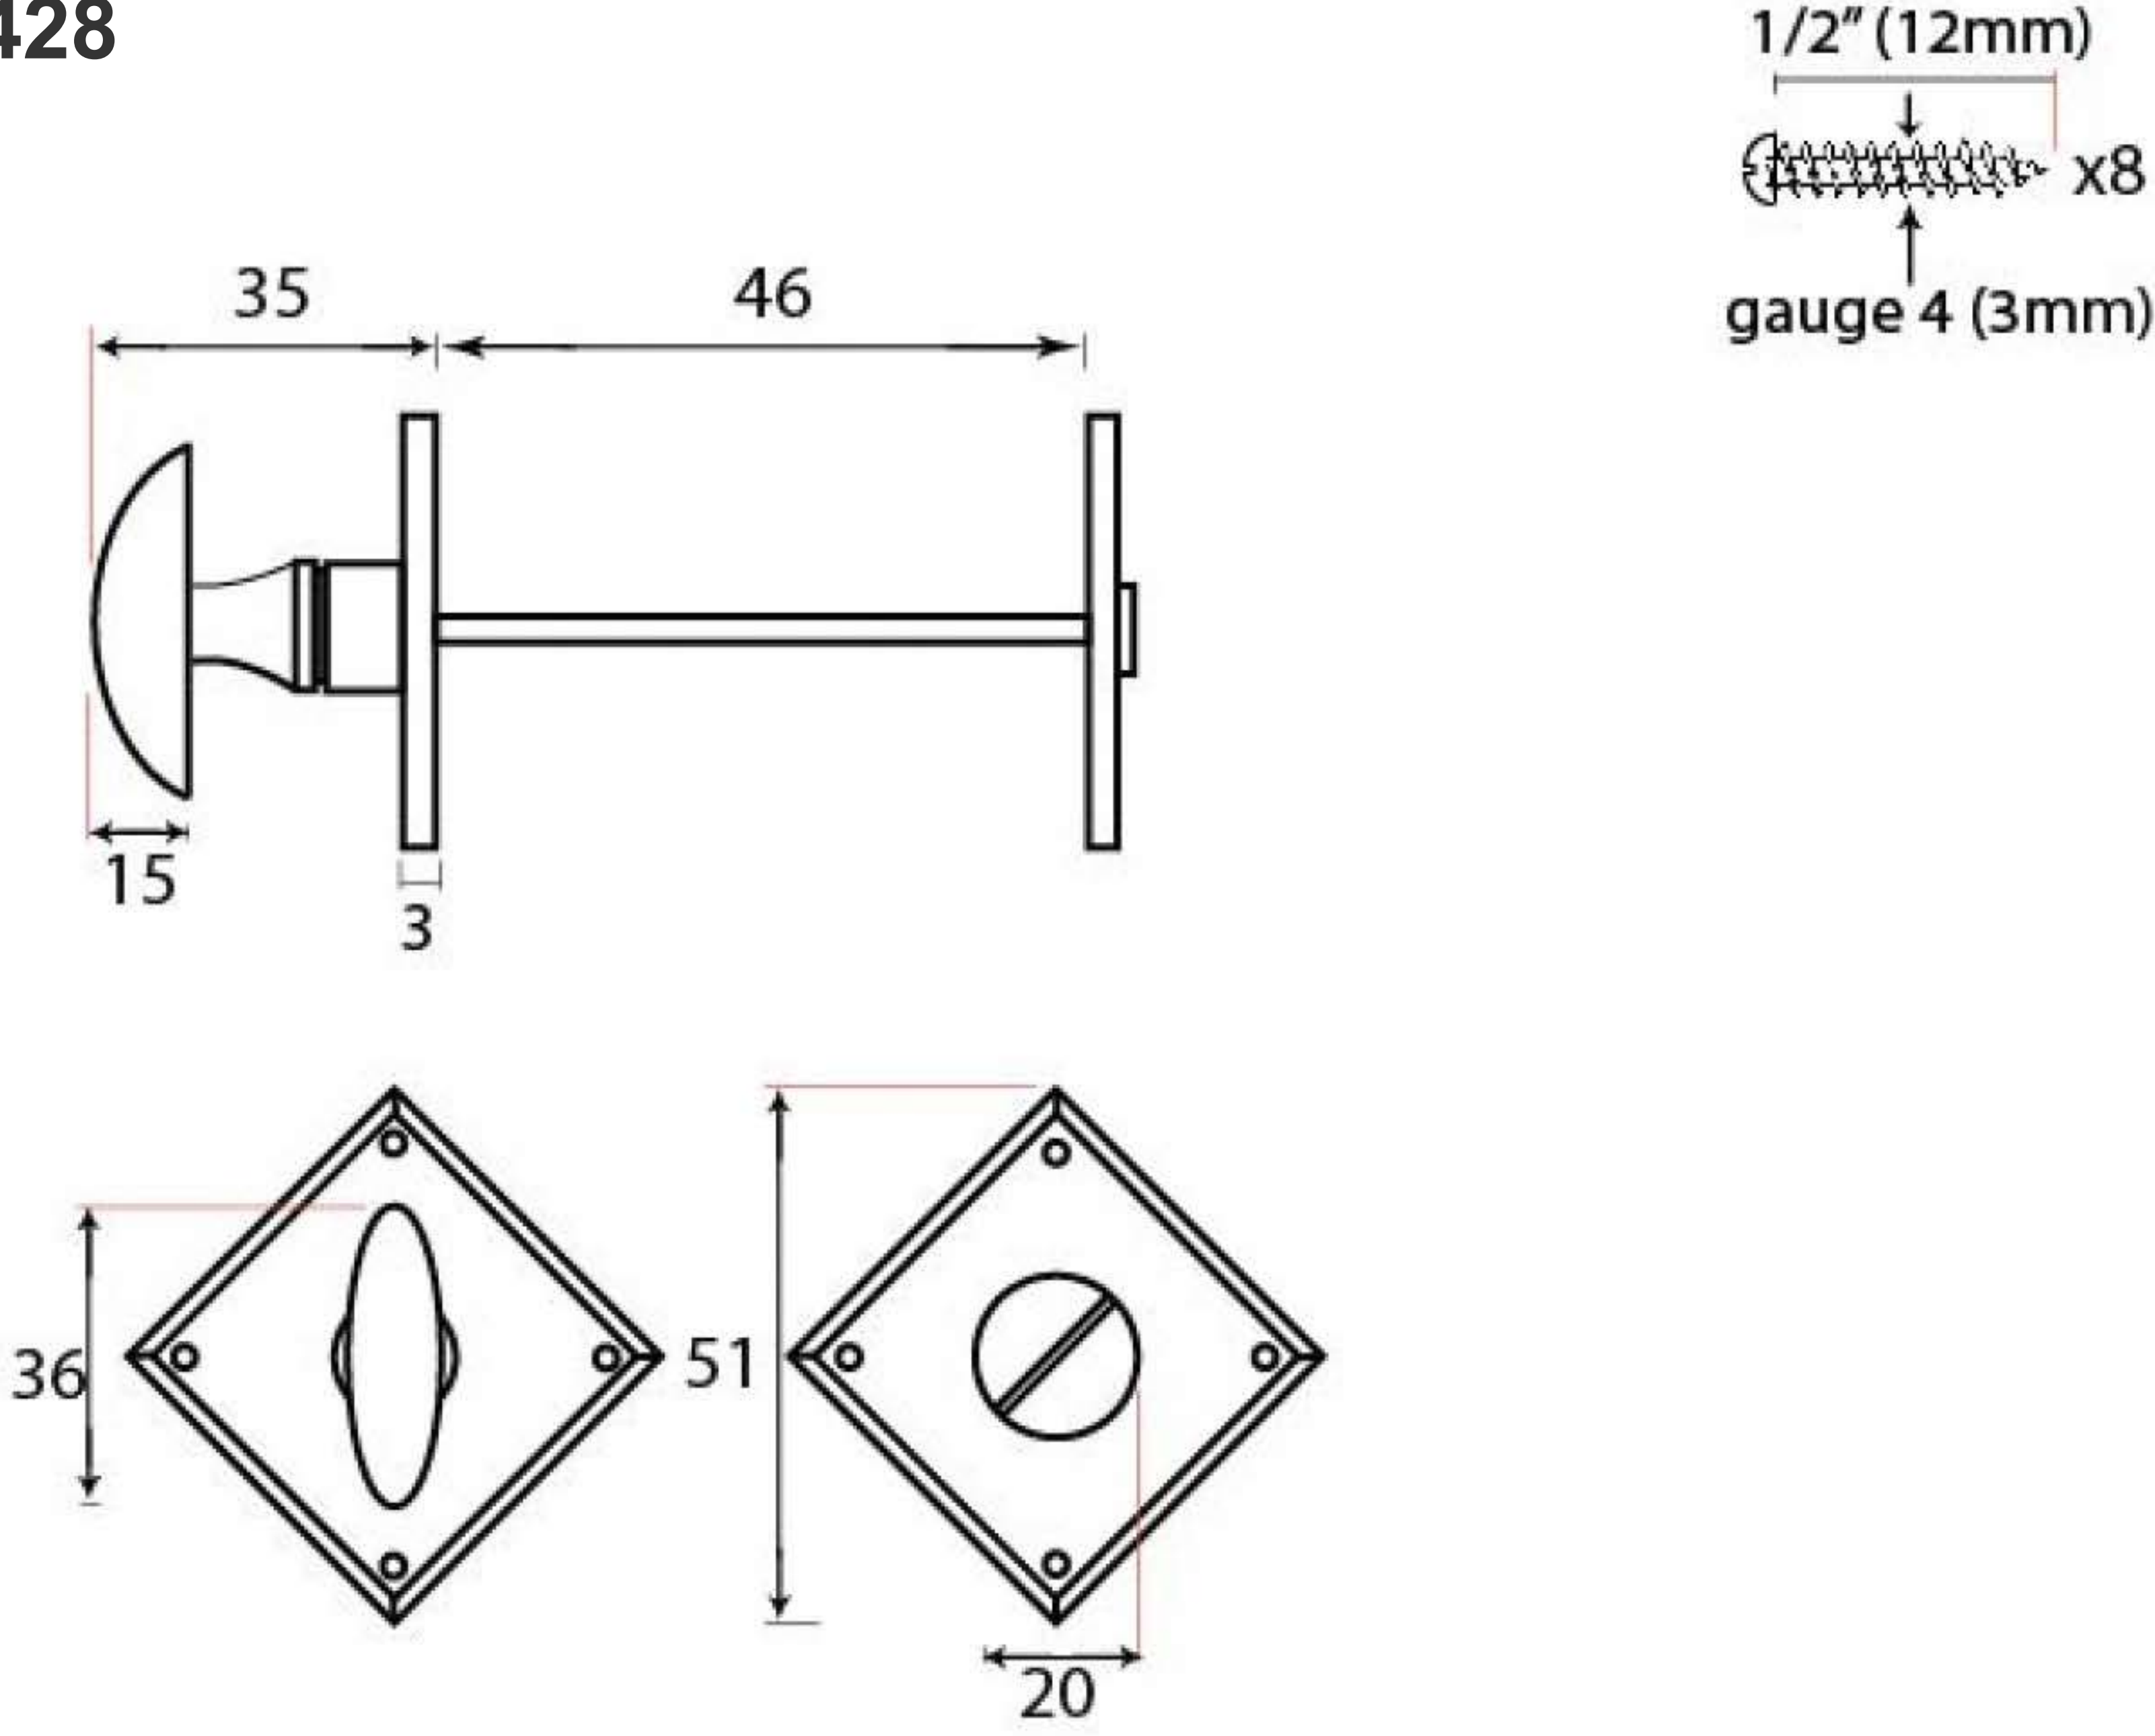

Product Code: 13428

Due to the hand crafted nature of our products all measurements are approximate and should be used as a guide only