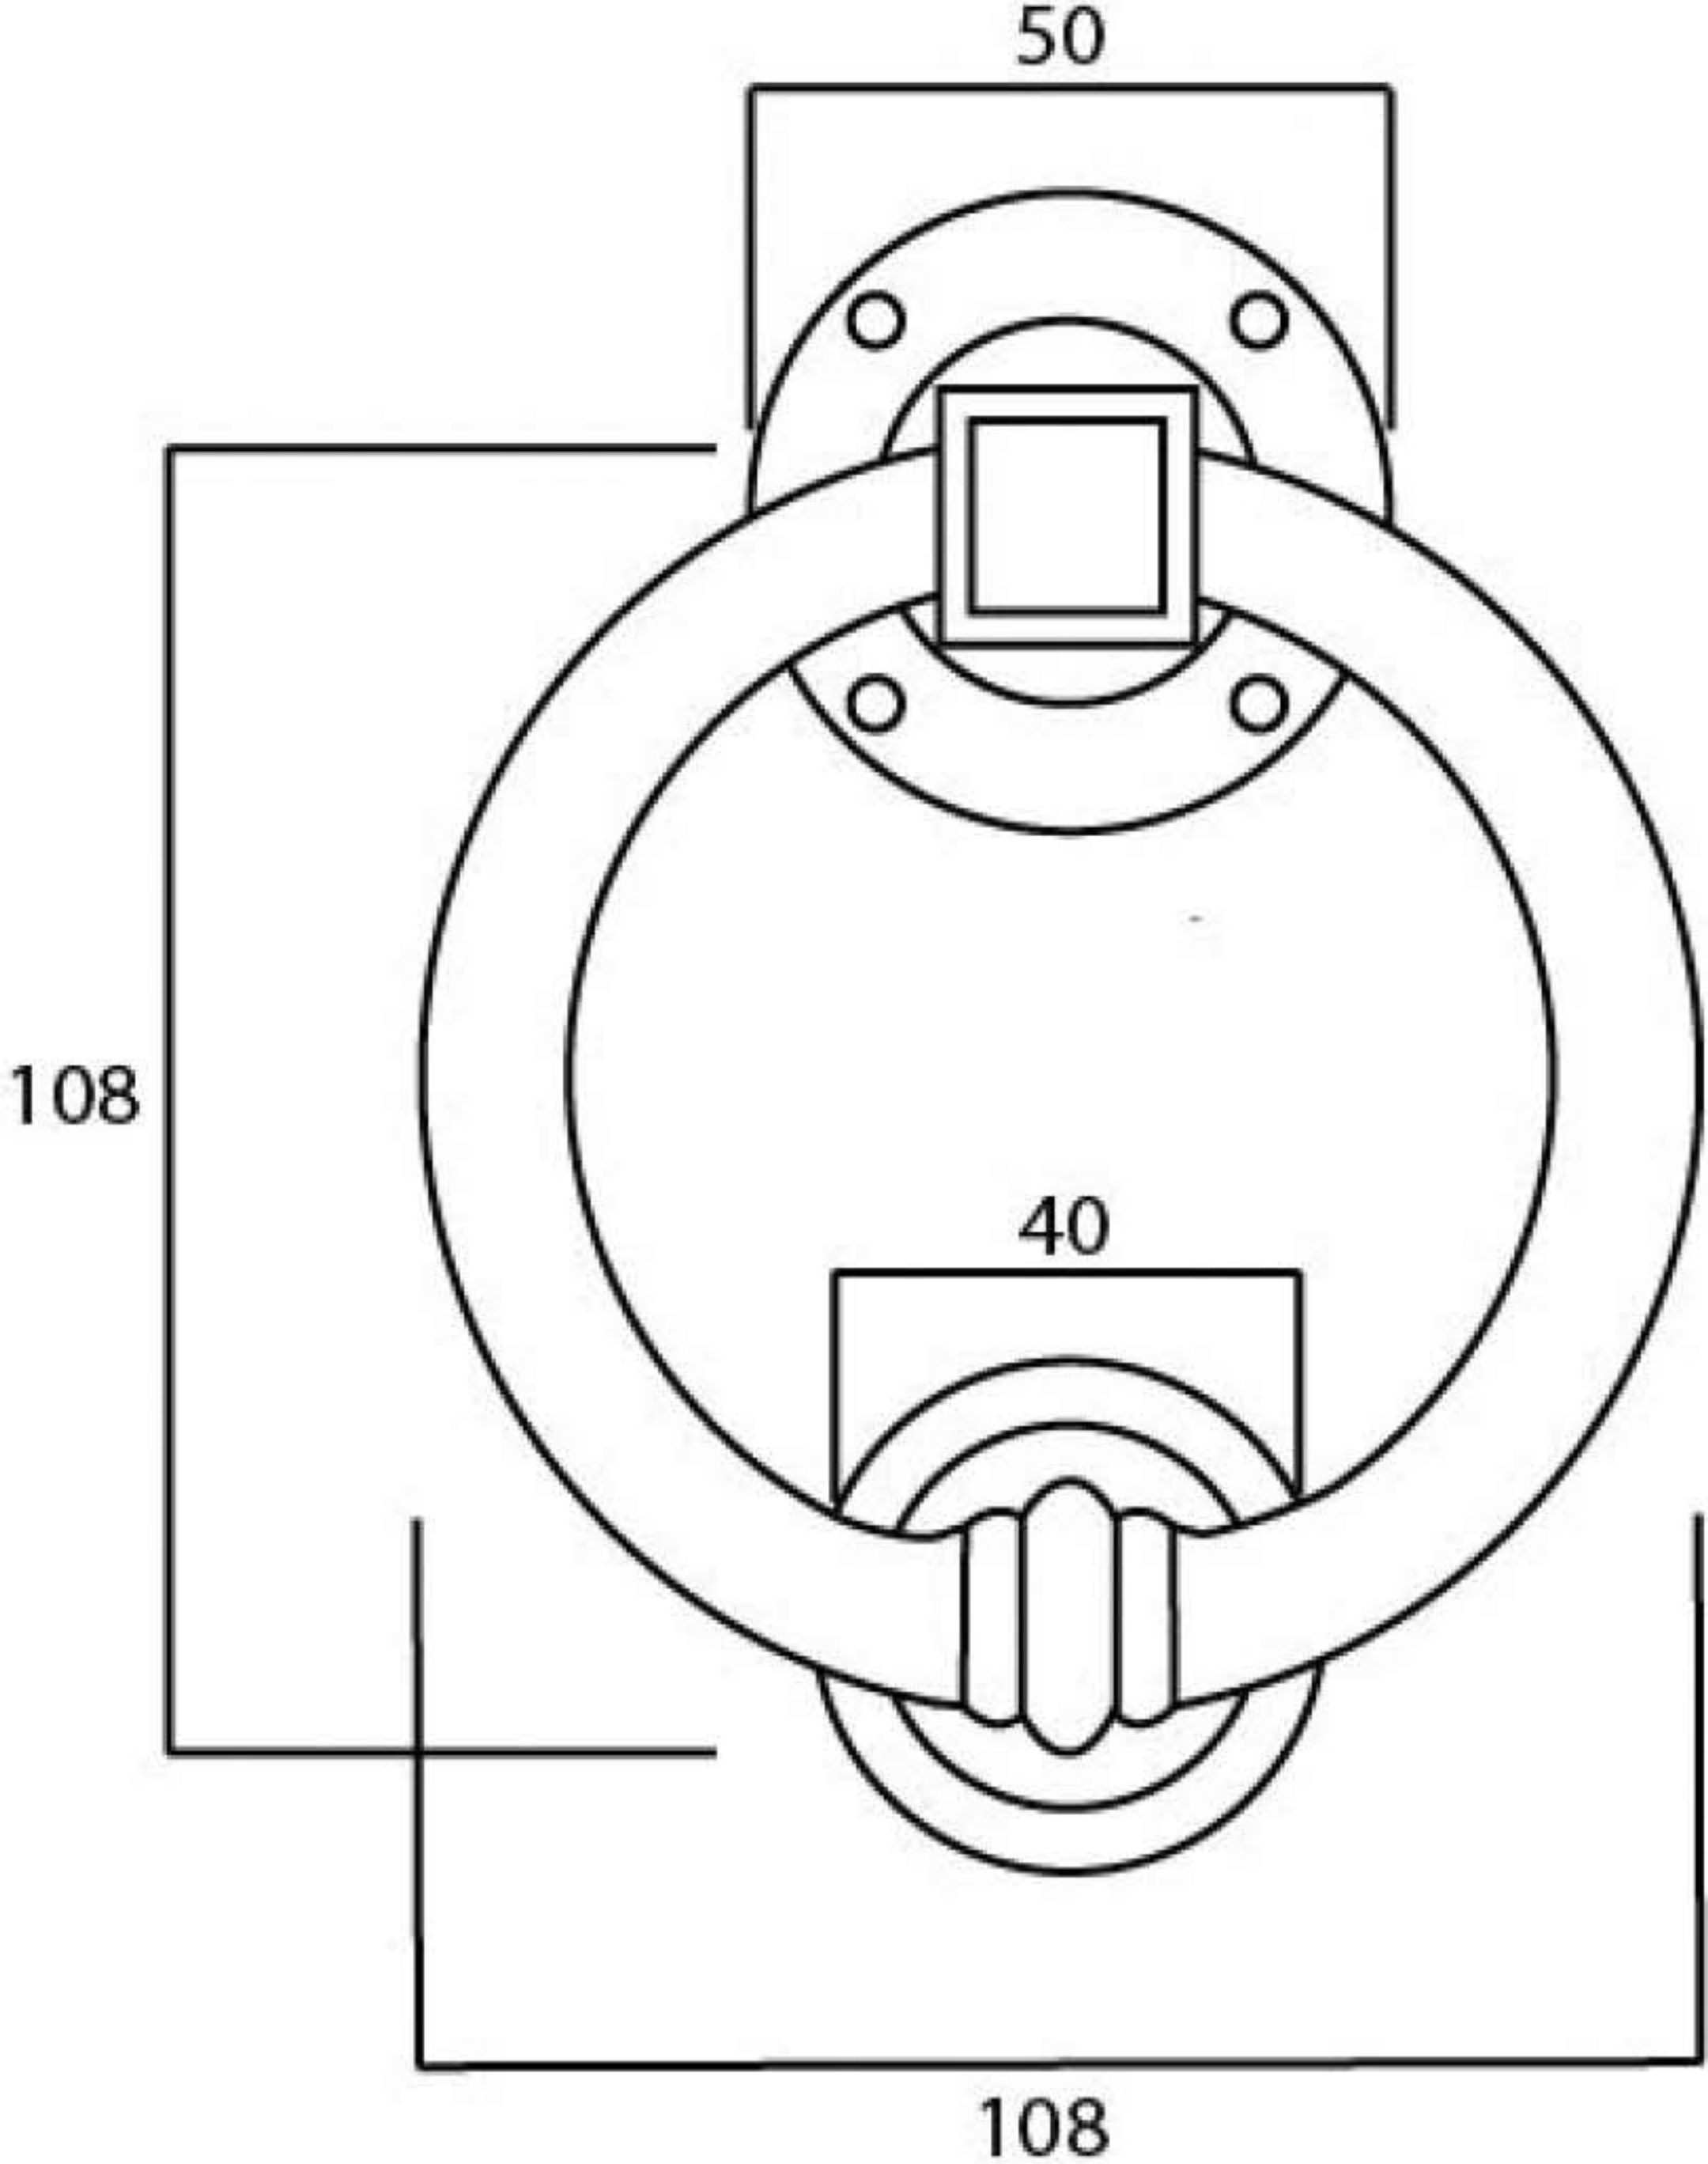

Product Code: 13408

1" (25mm)
x 4
Gauge 6 (3.5mm)

Due to the hand crafted nature of our products all measurements are approximate and should be used as a guide only