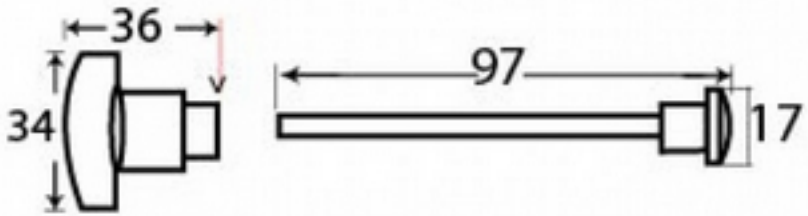

PRODUCT CODE 08783

1" (25.4mm)
x8
gauge 6 (3.5mm)

SPINDLE

Due to the hand crafted nature of our products all measurements are approximate and should be used as a guide only