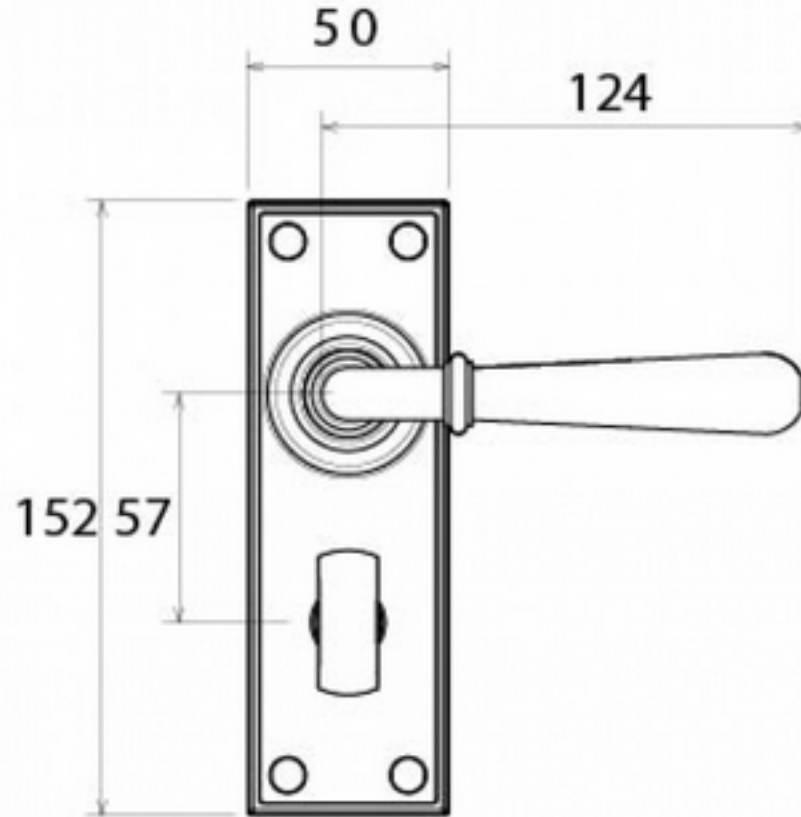

PRODUCT CODE 08783

1" (25.4mm)
x8
gauge 6 (3.5mm)

SPINDLE

Due to the hand crafted nature of our products all measurements are approximate and should be used as a guide only