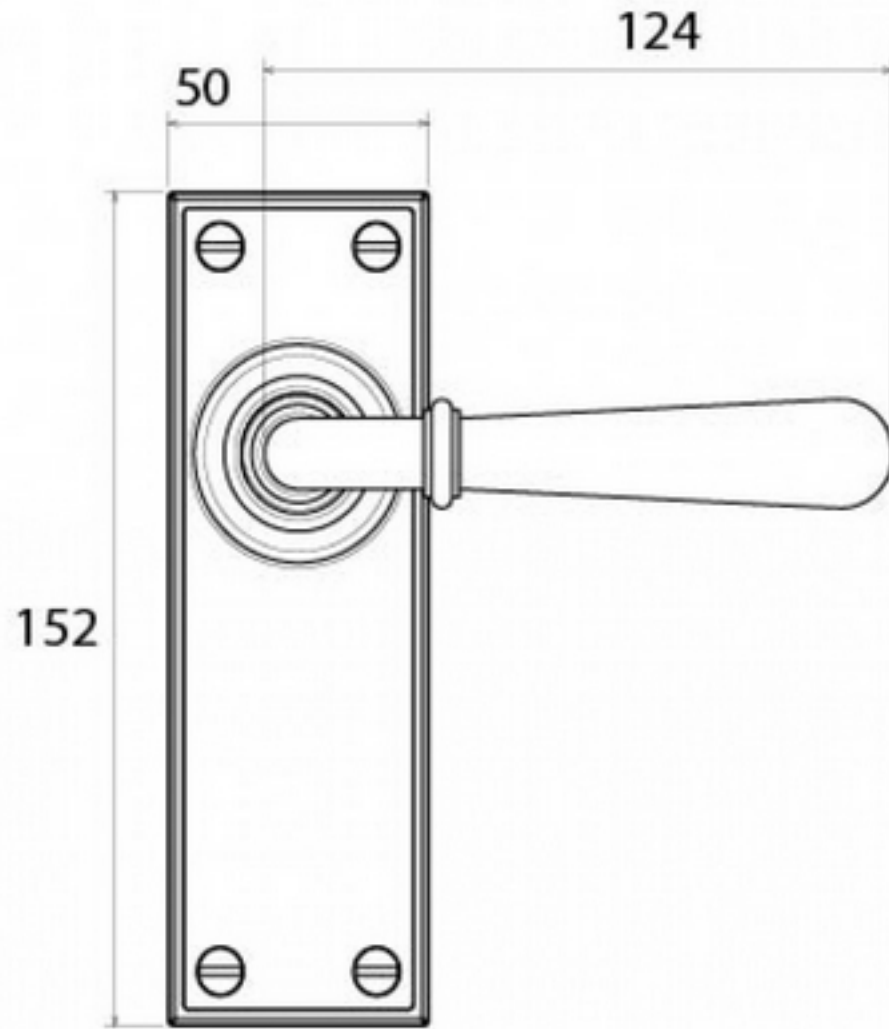

PRODUCT CODE 08781

1" (25.4mm)
x8
gauge 6 (3.5mm)

SPINDLE

Due to the hand crafted nature of our products all measurements are approximate and should be used as a guide only