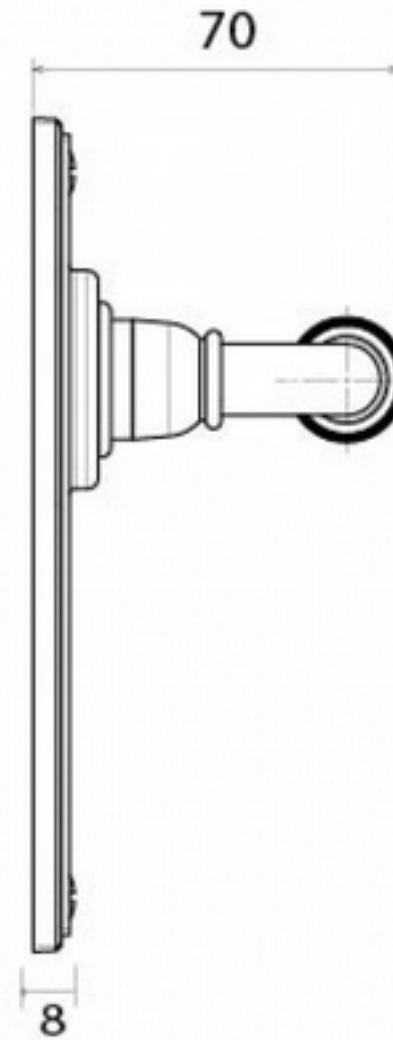

PRODUCT CODE 08781

1" (25.4mm)
x8
gauge 6 (3.5mm)

SPINDLE

Due to the hand crafted nature of our products all measurements are approximate and should be used as a guide only