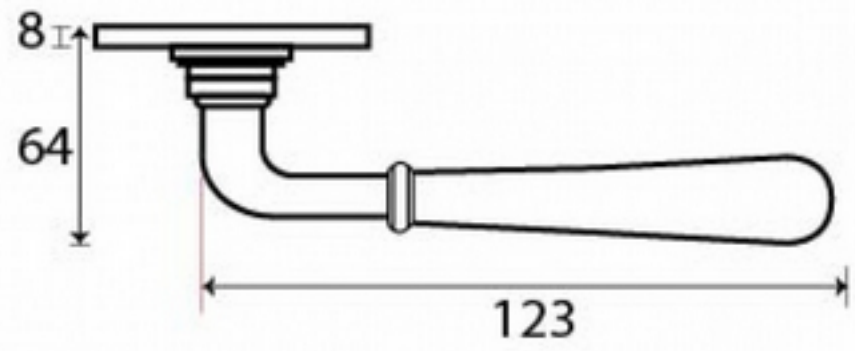

PRODUCT CODE 08780

3/4" (19mm)
x8
gauge 6 (3.5mm)

x4
Male & Female Screws

SPINDLE

Due to the hand crafted nature of our products all measurements are approximate and should be used as a guide only