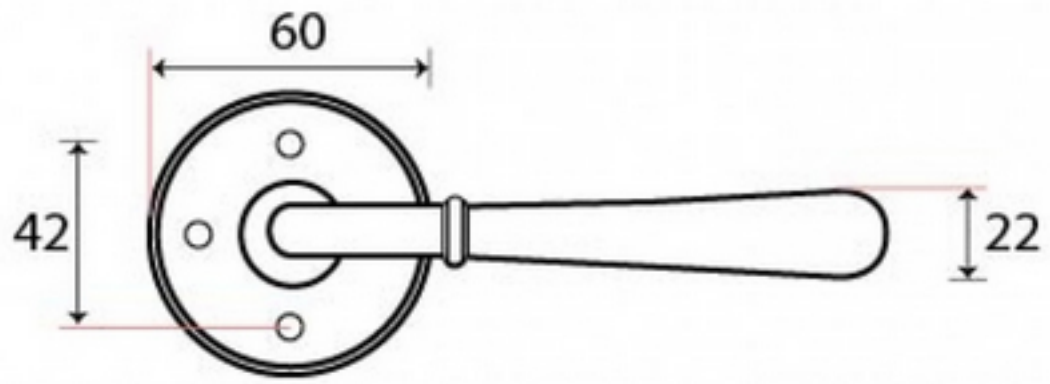

PRODUCT CODE 08780

3/4" (19mm)
x8
gauge 6 (3.5mm)

x4
Male & Female Screws

SPINDLE

Due to the hand crafted nature of our products all measurements are approximate and should be used as a guide only