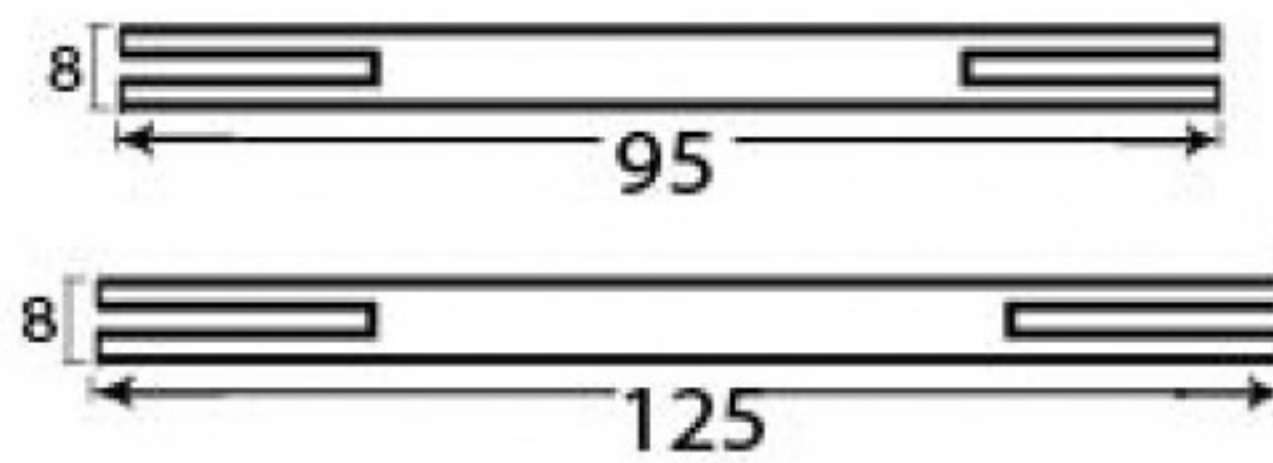

PRODUCT CODE 08776

1" (25.4mm)
x8
gauge 6 (3.5mm)

SPINDLE

Due to the hand crafted nature of our products all measurements are approximate and should be used as a guide only