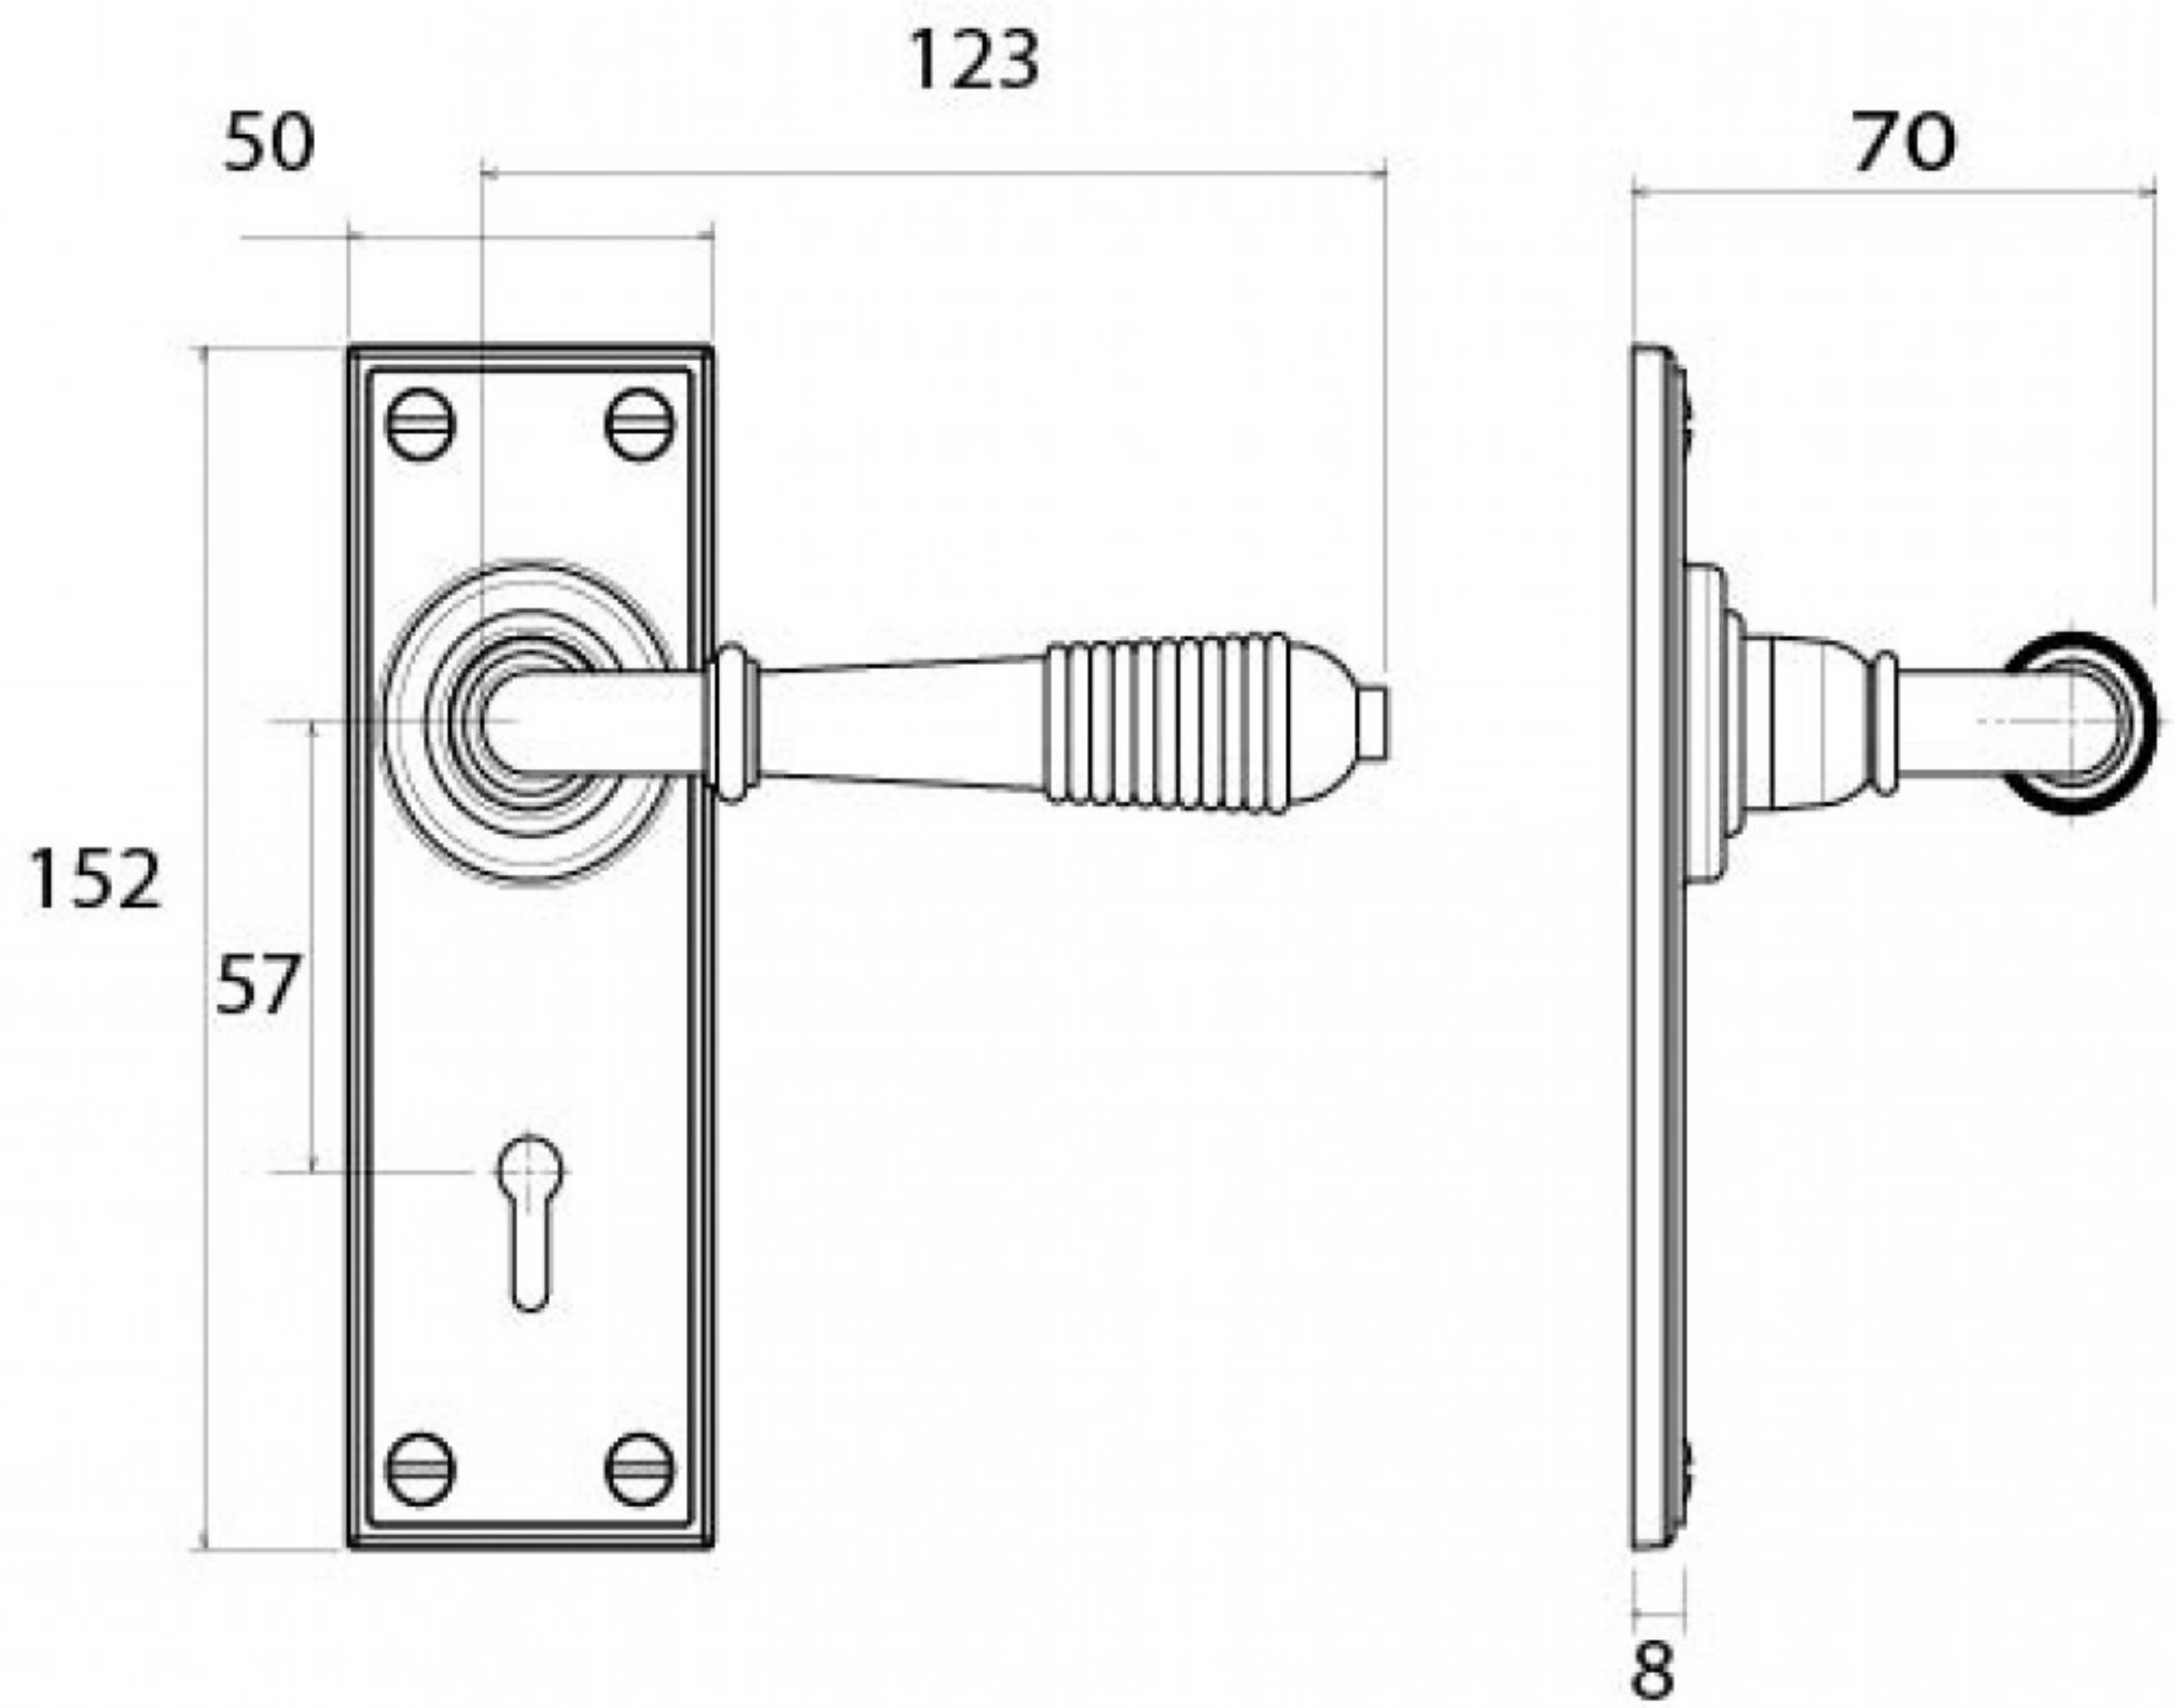

PRODUCT CODE 08776

1" (25.4mm)
x8
gauge 6 (3.5mm)

SPINDLE

Due to the hand crafted nature of our products all measurements are approximate and should be used as a guide only