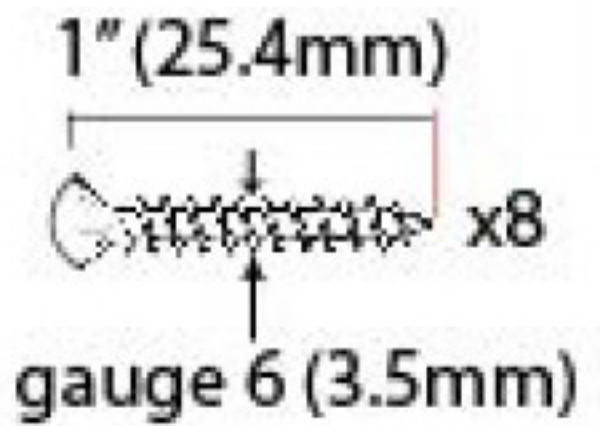

PRODUCT CODE 08775

SPINDLE

Due to the hand crafted nature of our products all measurements are approximate and should be used as a guide only