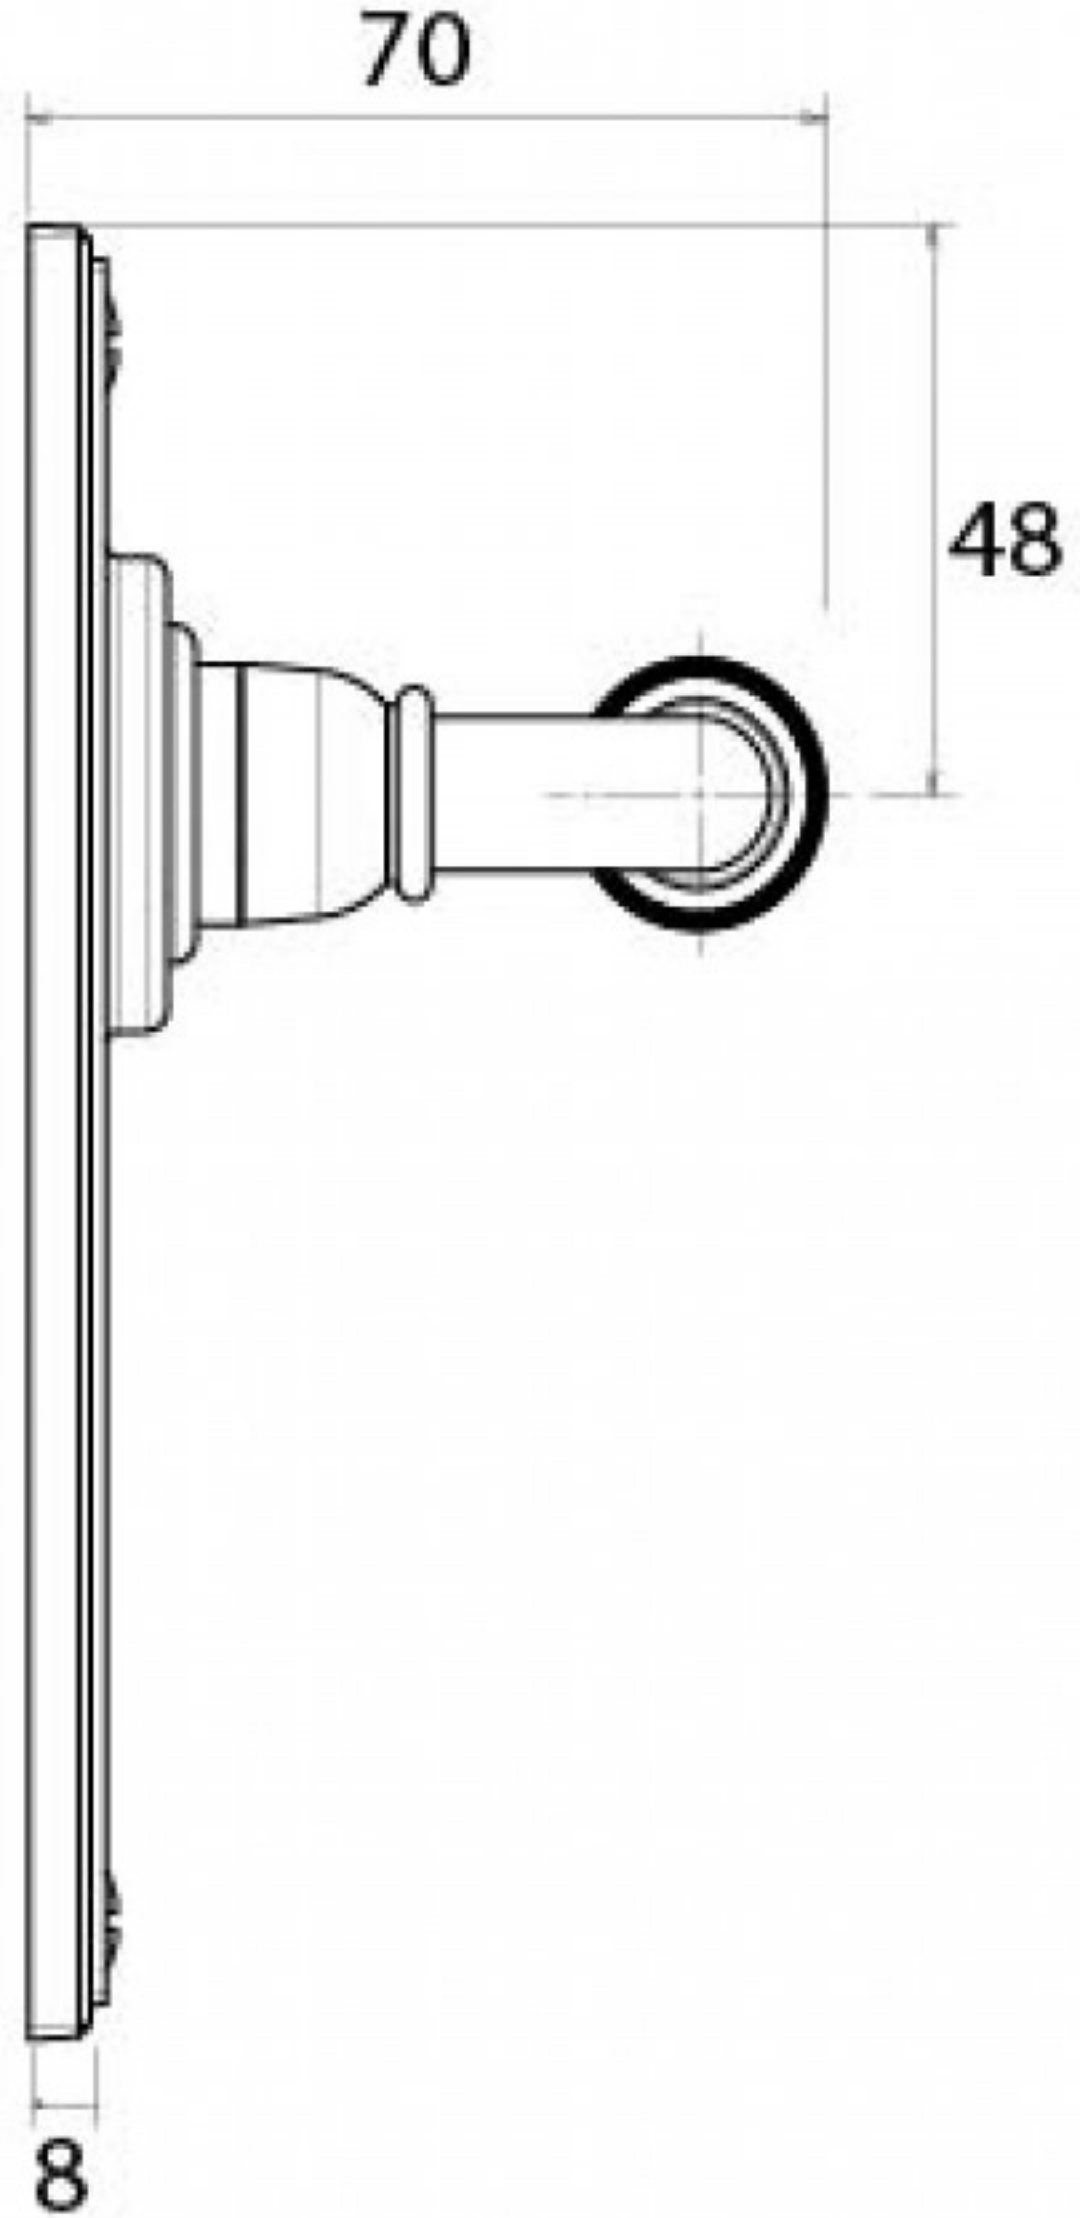

PRODUCT CODE 08775

SPINDLE

Due to the hand crafted nature of our products all measurements are approximate and should be used as a guide only