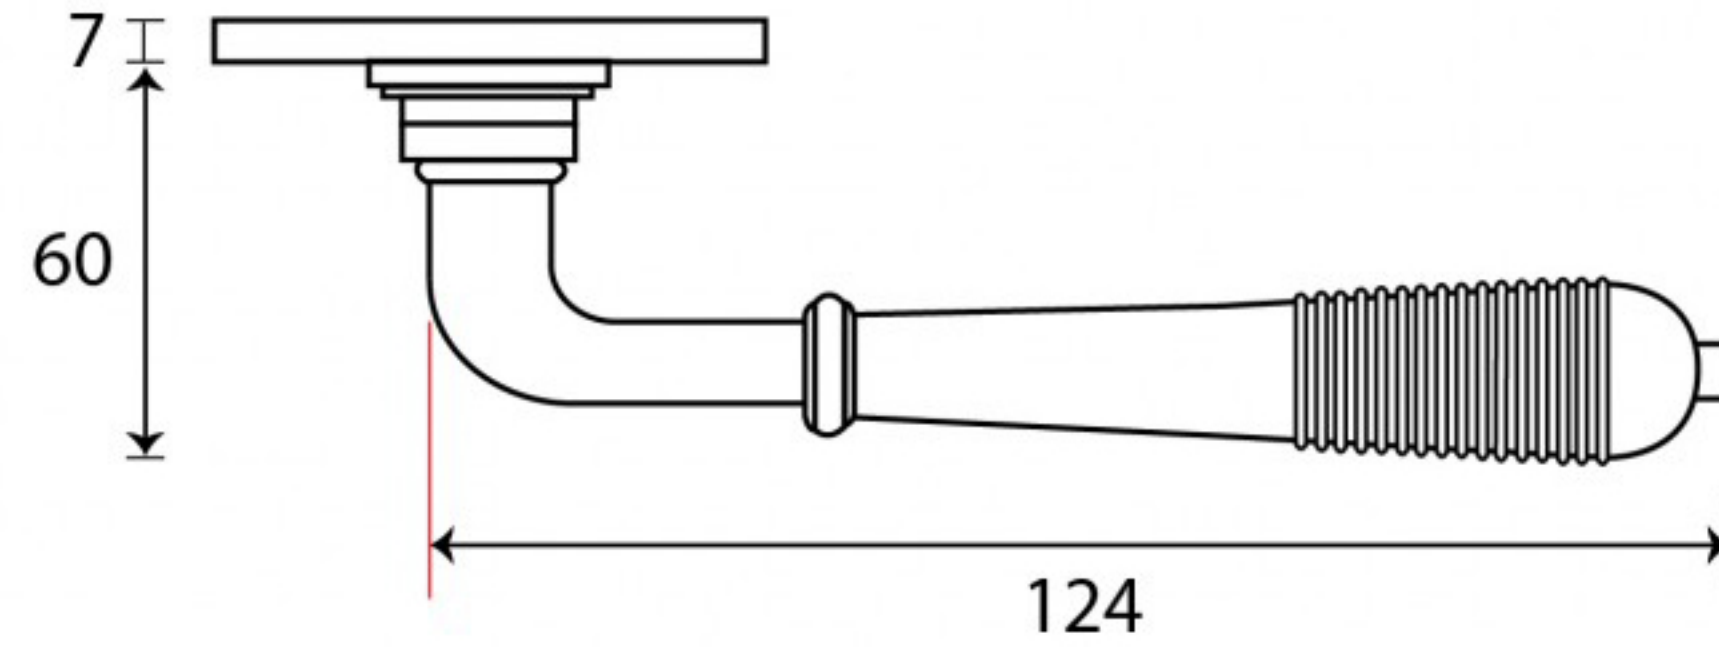

PRODUCT CODE 08774

3/4" (19mm)
x8
gauge 6 (3.5mm)

Male & Female Screws

Due to the hand crafted nature of our products all measurements are approximate and should be used as a guide only