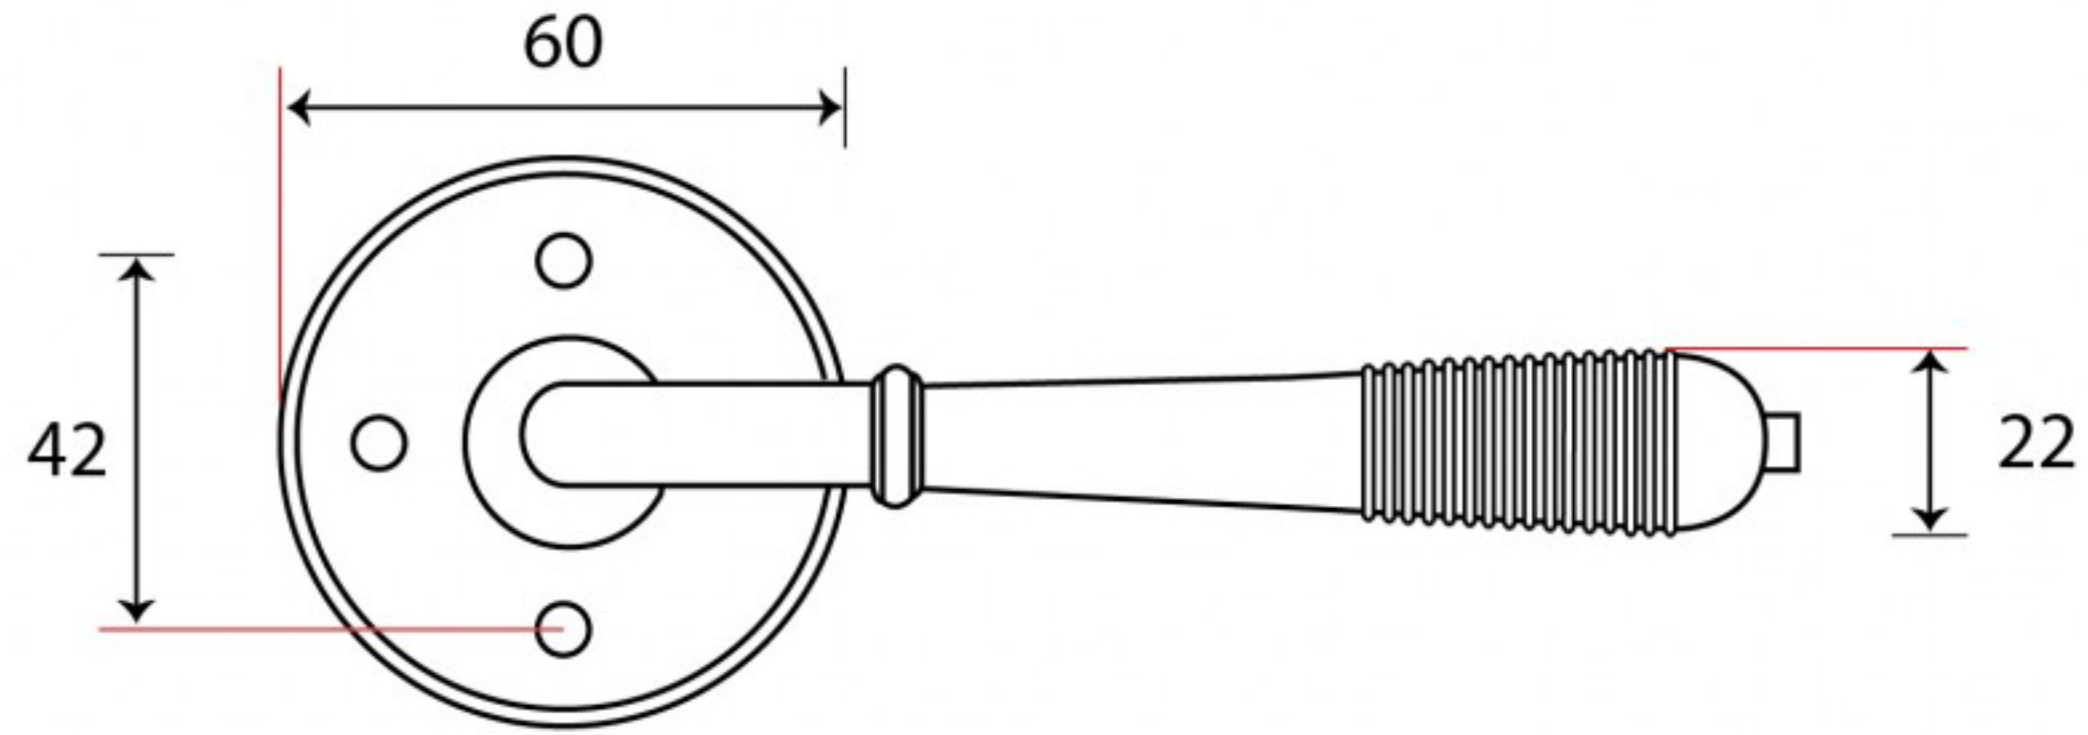

PRODUCT CODE 08774

3/4" (19mm)
x8
gauge 6 (3.5mm)

Male & Female Screws

Due to the hand crafted nature of our products all measurements are approximate and should be used as a guide only