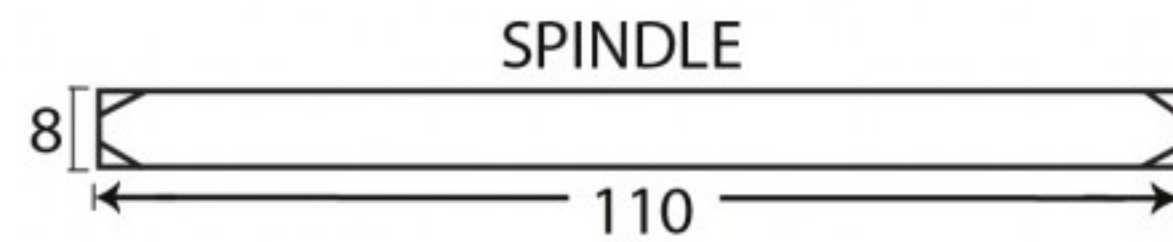

PRODUCT CODE 08774

3/4" (19mm)
x8
gauge 6 (3.5mm)

Male & Female Screws

Due to the hand crafted nature of our products all measurements are approximate and should be used as a guide only