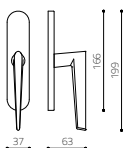

Nina

Daniel Libeskind 2013

M234

C234

K234

M234RB8
M234RY8

C234

M234VB8
M234VY8

K234

ottone/brass

CR - cromato/chrome

CO - cromato opaco/mat chrome

IS - superinox satinato/superstainlesssteel satinated