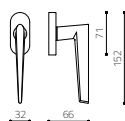

Nina

Daniel Libeskind 2013

M234

C234

K234

M234RB8
M234RY8

C234

M234VB8
M234VY8

K234

ottone/brass

CR - cromato/chrome

CO - cromato opaco/mat chrome

IS - superinox satinato/superstainlesssteel satinated