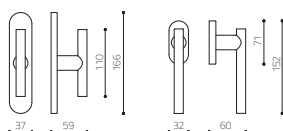

Stilo

Enzo Mari 2003

M190

C190

K190

M190RB8
M190RY8

M190VB8
M190VY8

C190

K190

ottone/brass

ZL superoro lucido/supergold bright

CR cromato/chrome

CO cromato opaco/mat chrome

IS superinox satinato/superstainlesssteel satinated