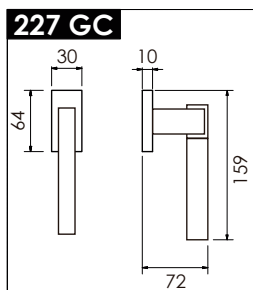

ref. **227 R8C** mod. **quadra**

finish

15 years guarantee of chrome finish against corrosion

Production processes follow ecological norms

Products complying with the standard DIN EN 1906

Mechanical guarantee far exceed 200.000 operational cycles

Made of solid brass

- a 227 R8CB
- b 227 R8CBB
- c 227 R8CCD

- a 227 PCB
- b 227 PCBB
- c 227 PCCD