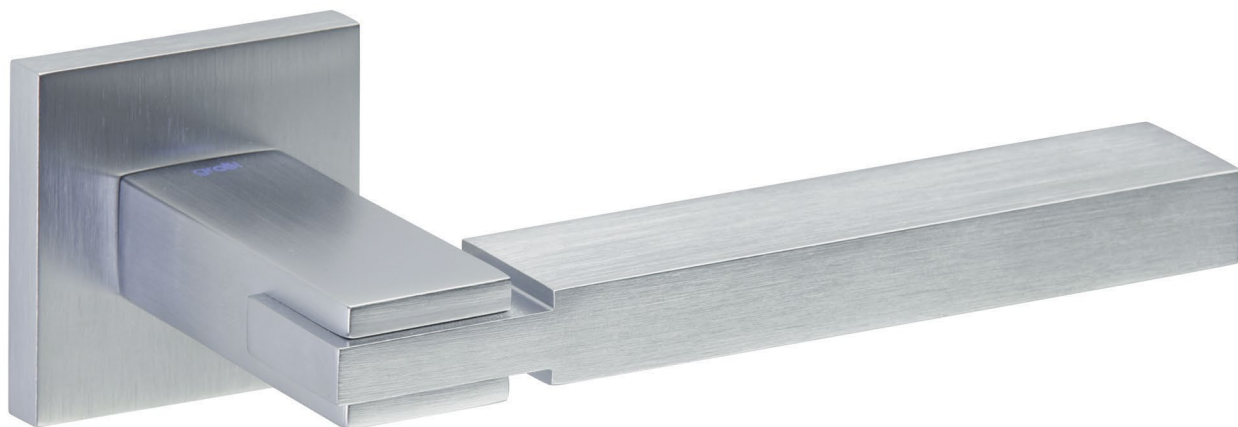

ref. **227 R8C** mod. **quadra**

finish

15 years guarantee of chrome finish against corrosion

Production processes follow ecological norms

Products complying with the standard DIN EN 1906

Mechanical guarantee far exceed 200.000 operational cycles

Made of solid brass

- a 227 R8CB
- b 227 R8CBB
- c 227 R8CCD

- a 227 PCB
- b 227 PCBB
- c 227 PCCD