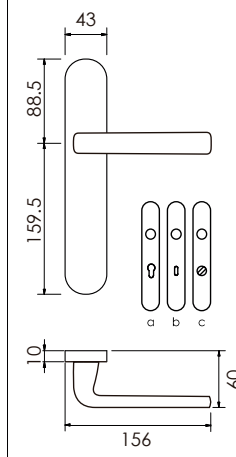

Production processes follow ecological norms

Products complying with the standard DIN EN 1906

Mechanical guarantee far exceed 200.000 operational cycles

Made of solid brass

135 R8

- a 135 R8B
- b 135 R8BB
- c 135 R8CD

135 G

135 P

- a 135 PB
- b 135 PBB
- c 135 PCD