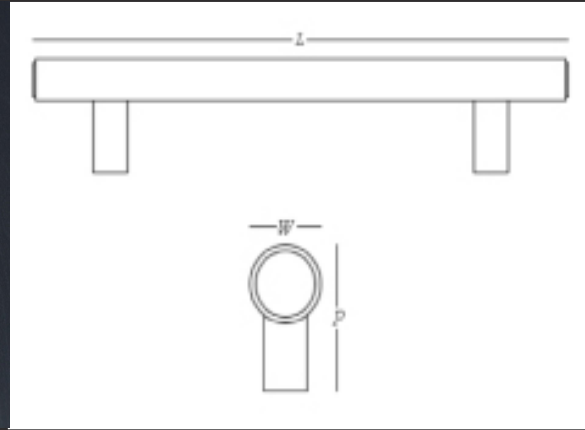

VASEY PULL HANDLE

L = 400-1000 mm

Finishes

Available in the following finishes:

Polished Brass

Satin Brass

Polished Nickel

Satin Nickel