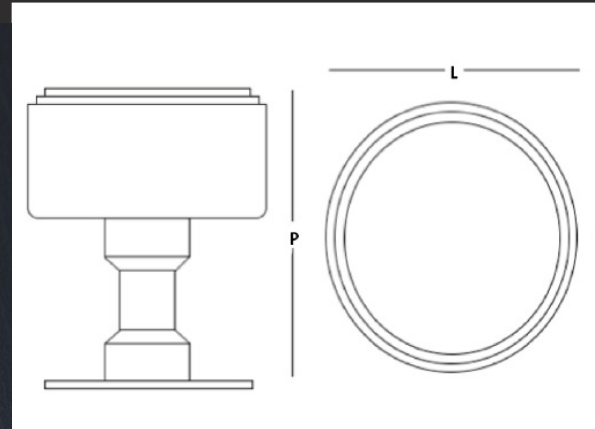

WISCAR DOOR KNOB

L = 57-70mm P = 43-53mm

Finishes

Available in the following finishes:

Polished Brass

Satin Brass

Polished Nickel

Satin Nickel