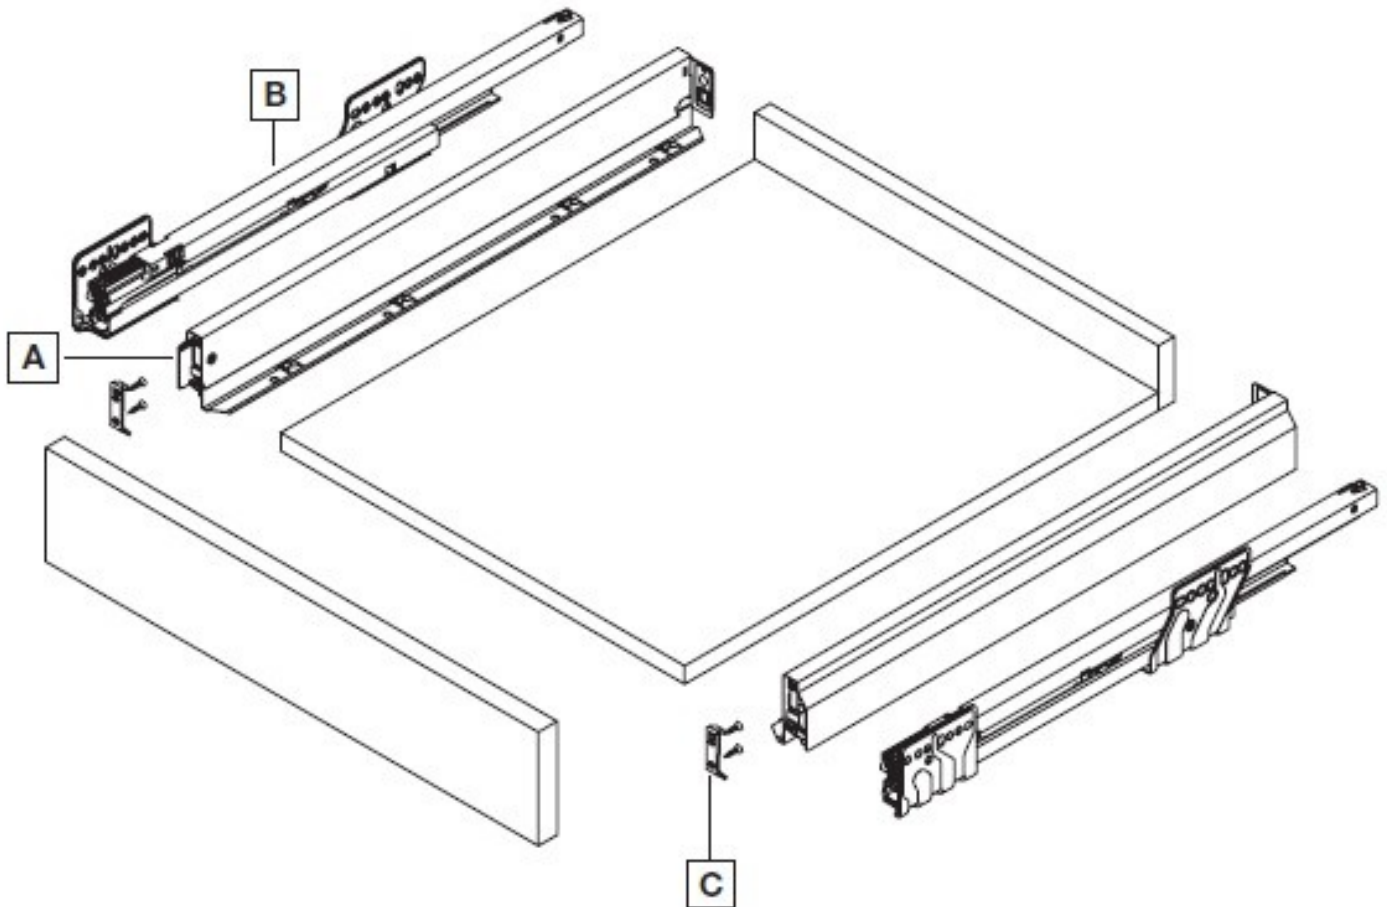

# Nova Pro

The following items can be purchased from SDS:

A = Nova Pro Drawer Sides

B = Nova Pro Full Extension Drawer Slide with Soft Close

C = Front Fixings

Base panel and back panel are the same width

Base and back panel width = Internal cabinet width - 58mm

Drawer base can be made using 16mm board