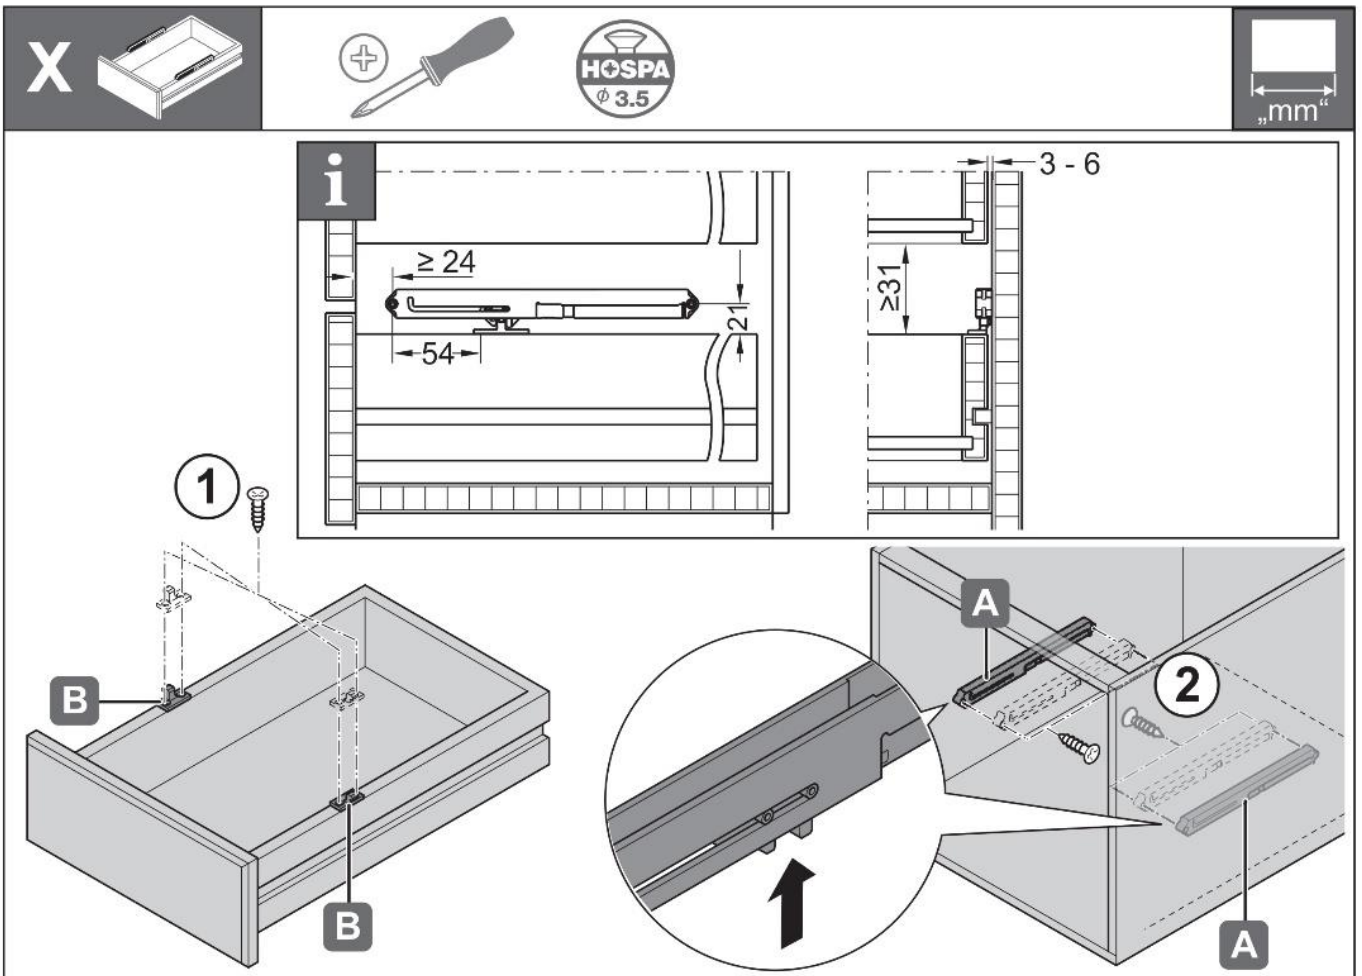

# SDS LONDON Soft Closing Damper for Metal Drawer Sides

**Y****i**

	Y
	21
	23

**Z****i**