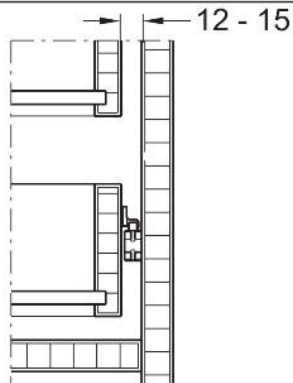

# SDS LONDON Soft Closing Damper for Metal Drawer Sides

**Y****i**

	Y
	21
	23

**Z****i**