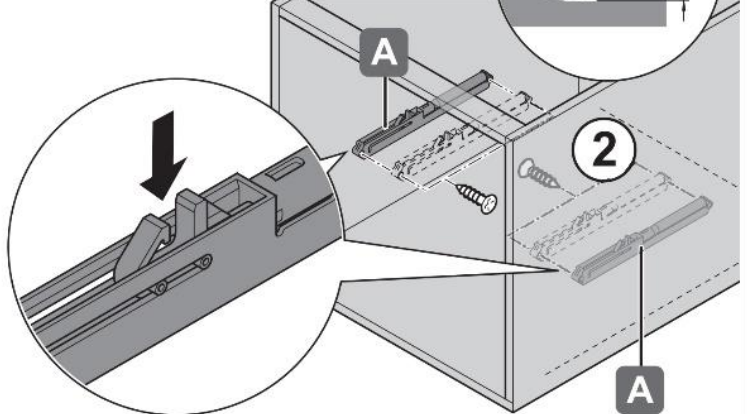

# SDS LONDON Soft Closing Damper for Metal Drawer Sides

**Y****i**

	Y
	21
	23

**Z****i**