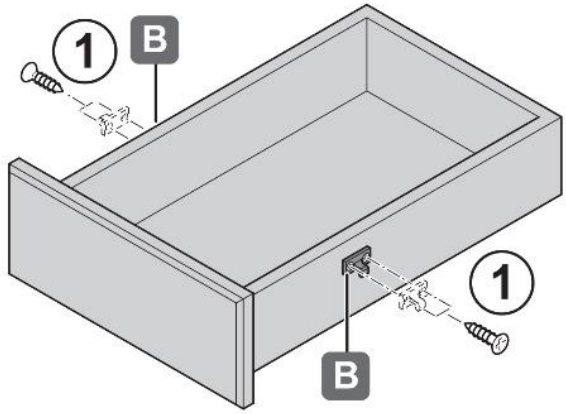

# SDS LONDON Soft Closing Damper for Metal Drawer Sides

**Y****i**

	Y
	21
	23

**Z****i**