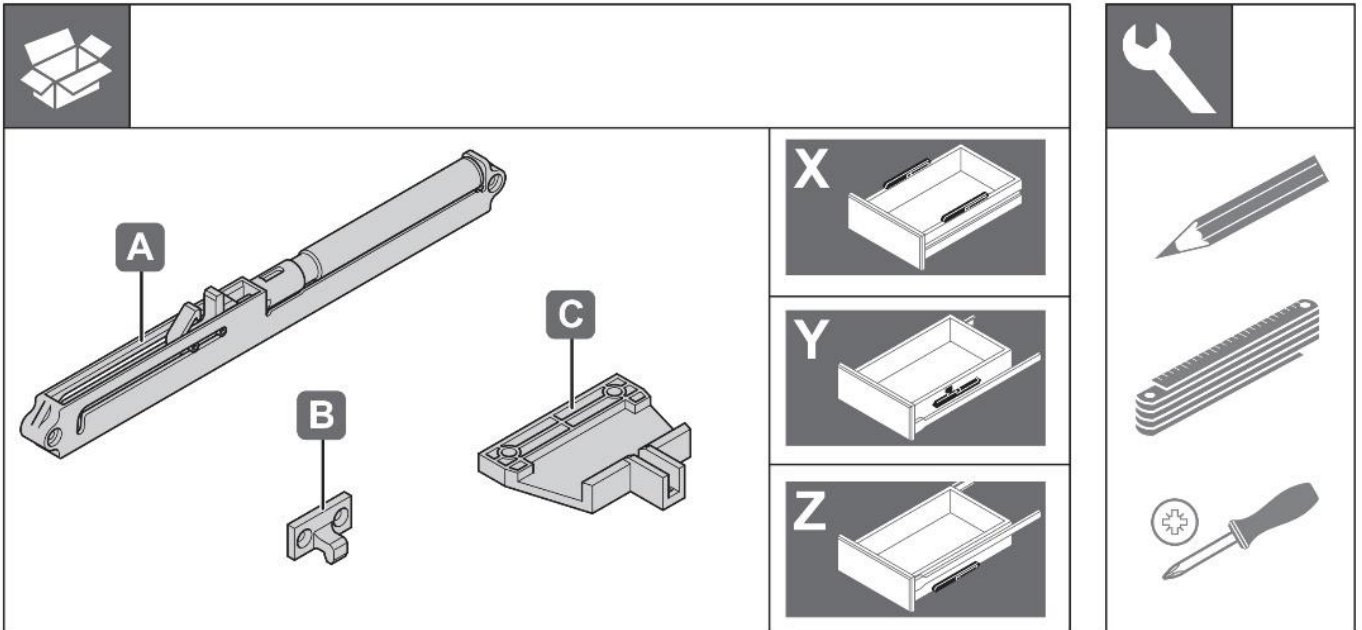

# SDS LONDON Soft Closing Damper for Metal Drawer Sides

**Y****i**

	Y
	21
	23

**Z****i**