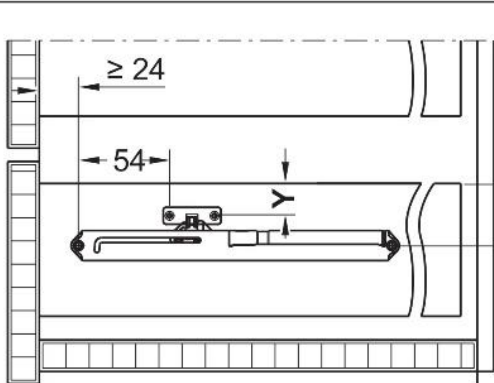

# SDS LONDON Soft Closing Damper for Metal Drawer Sides

**Y****i**

	Y
	21
	23

**Z****i**