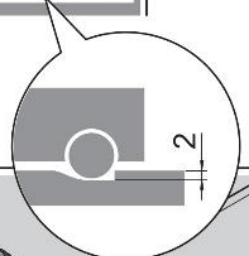

# SDS LONDON Soft Closing Damper for Metal Drawer Sides

**Y****i**

	Y
	21
	23

**Z****i**