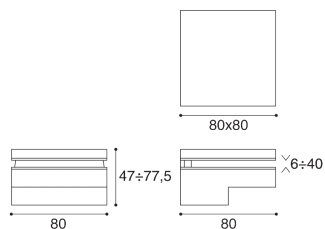

PRODUCT
MS01436 - Shelf bracket
Shelf and shelf bracket

DESIGNER
Cairolì & Donzelli

MATERIAL
die-cast metal

DIMENSION - FINISHES
shelf bracket square 80x80 - silver 7
shelf bracket square 80x80 - polished nickel
shelf bracket square 80x80 - matt satin finish nickel