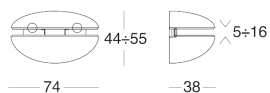

PRODUCT
MS01425 - Shelf bracket
Shelf and shelf bracket

DESIGNER
Franco Guanzioli

MATERIAL
die-cast metal

DIMENSION - FINISHES
shelf bracket - silver 7
shelf bracket - polished chrome
shelf bracket - gold
shelf bracket - polished satin finish nickel