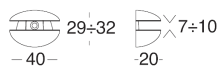

PRODUCT
MS01424 - Shelf bracket
Shelf and shelf bracket

DESIGNER
Franco Guanzioli

MATERIAL
die-cast metal

DIMENSION - FINISHES
shelf bracket - silver 7
shelf bracket - polished chrome
shelf bracket - gold
shelf bracket - polished satin finish nickel