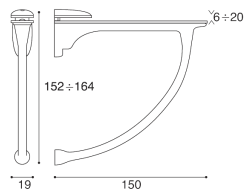

PRODUCT
MS01221 - Shelf bracket
Shelf and shelf bracket

DESIGNER
Paolo Nava

MATERIAL
die-cast metal

DIMENSION - FINISHES
shelf bracket - silver 7
shelf bracket - polished chrome
shelf bracket - polished satin finish nickel