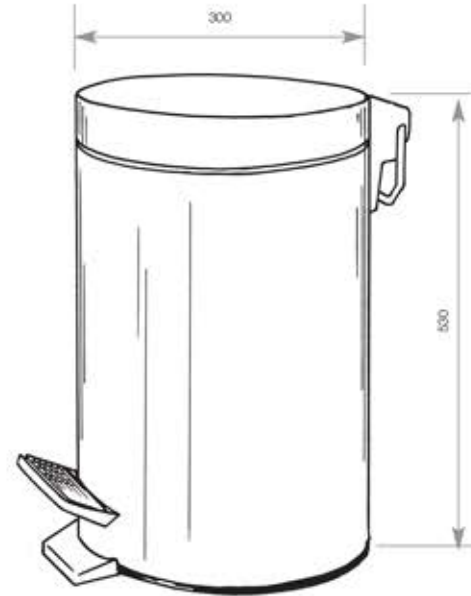

SDS LONDON
ARCHITECTURAL IRONMONGERY

POLISHED STAINLESS STEEL PEDAL BIN

- > High quality Stainless Steel Pedal Bin
- > Plastic liner
- > 28 litre capacity

HEIGHT	530 MM
DIAMETER	300 MM