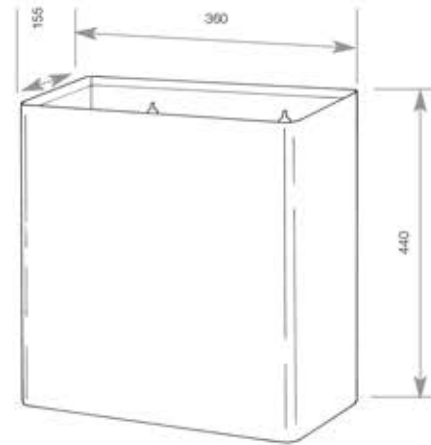

SDS LONDON
ARCHITECTURAL IRONMONGERY

STAINLESS STEEL SURFACE MOUNTED BIN

- › High quality satin stainless steel
- › Wall mounted
- › Open top
- › Internal wire basket available
- › A BC921-I wire bin can be used with this bin
- › 24 litre capacity

HEIGHT	440 MM
WIDTH	360 MM
PROJECTION	155 MM