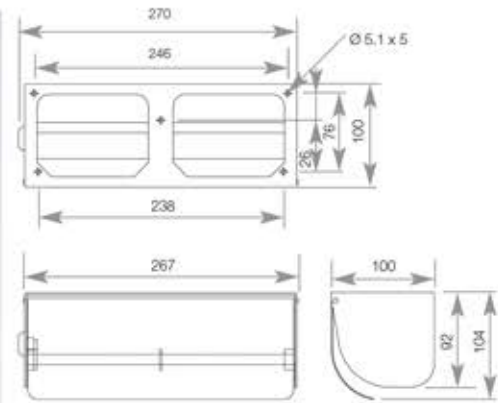

## DOUBLE STAINLESS STEEL LOCKABLE TOILET PAPER DISPENSER

- > Quality satin stainless steel
- > Double toilet roll holder
- > Lockable
- > Simple yet stylish
- > Capacity two standard toilet rolls

HEIGHT	270 MM
WIDTH	104 MM
PROJECTION	100 MM