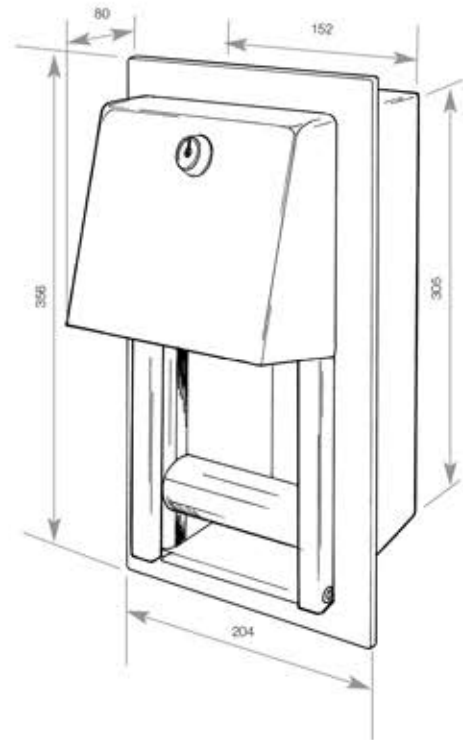

## RECESSED STAINLESS STEEL TOILET ROLL HOLDER

- > Lockable dispenser
- > High quality stainless steel (type 304)
- > Holds two rolls up to 135mm diameter
- > Top roll drops in place after bottom roll is used

HEIGHT	305 MM
WIDTH	152 MM
PROJECTION	80 MM