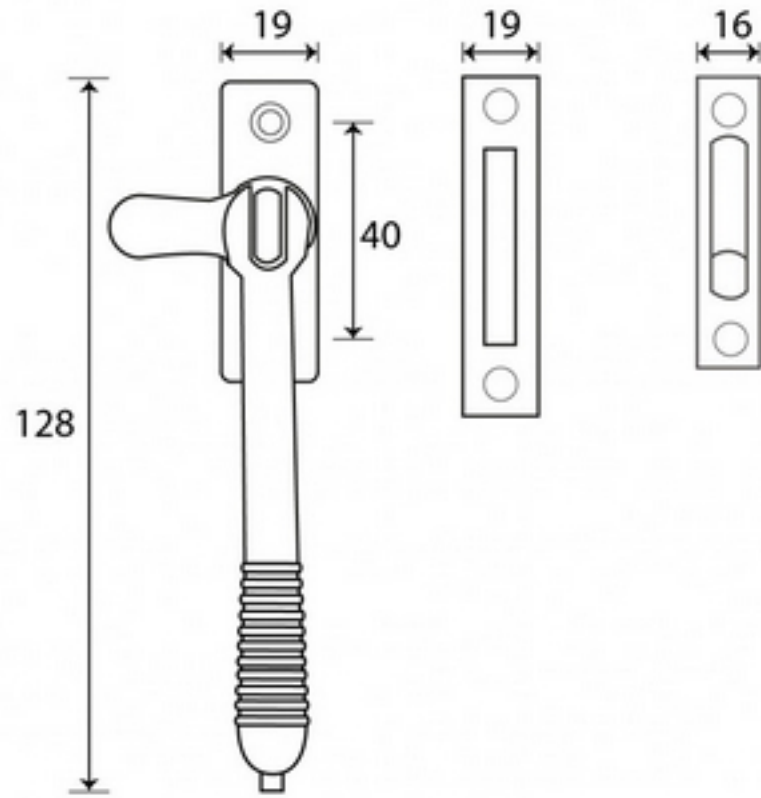

PRODUCT CODE 30183

3/4" (19mm)
x4
gauge 8 (4mm)

Due to the hand crafted nature of our products all measurements are approximate and should be used as a guide only