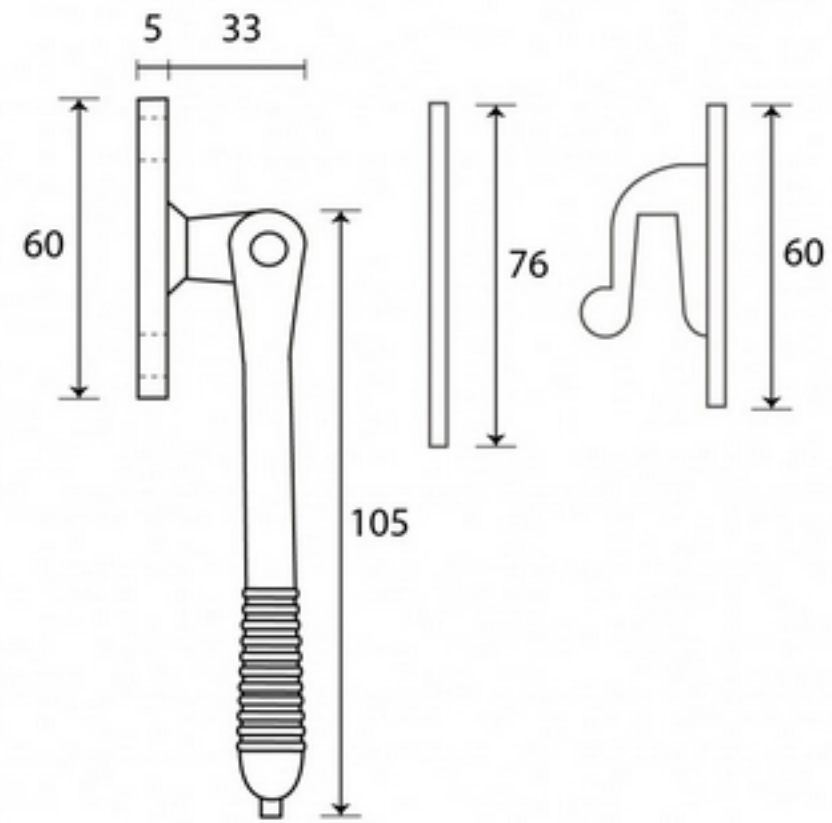

PRODUCT CODE 30183

3/4" (19mm)
x4
gauge 8 (4mm)

Due to the hand crafted nature of our products all measurements are approximate and should be used as a guide only