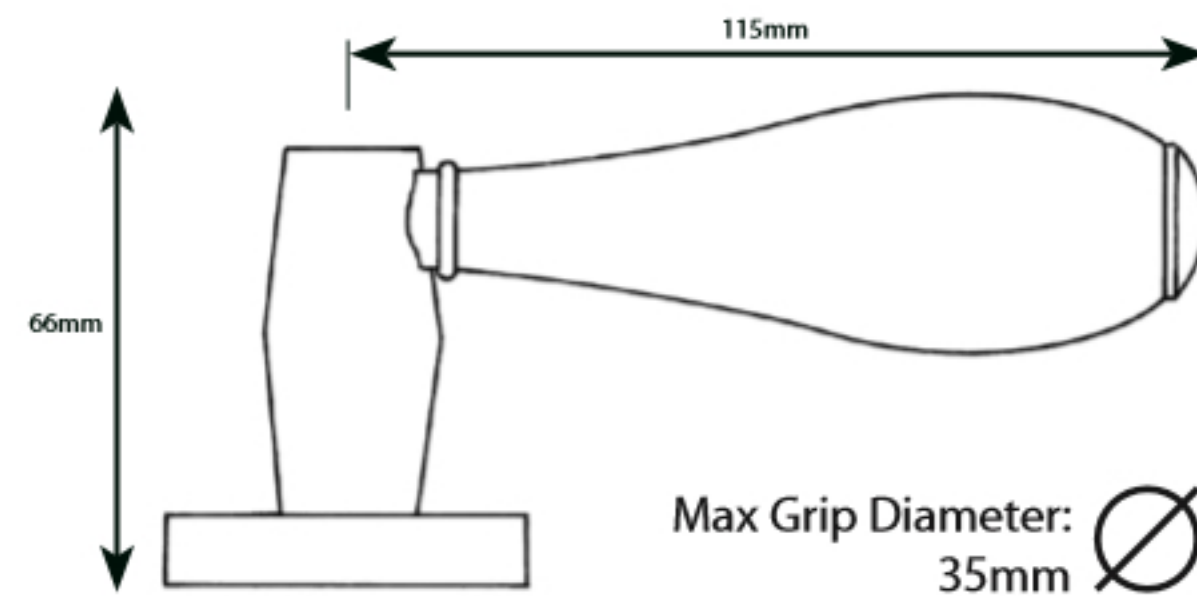

Range / Combination Amalfine™

Design / Plain

SB Finish: Add 5% upcharge

Grip Finishes

Metal Finishes

Custom finishes available - See pages 5 and 6 for details.

Special Order