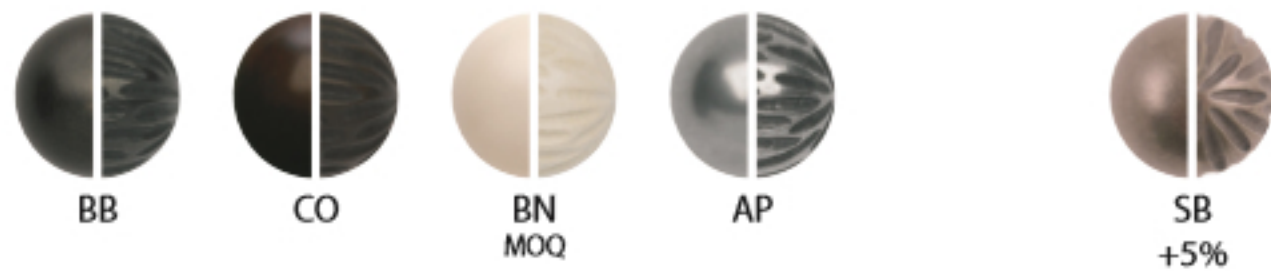

Range / Combination Amalfine™

Design / Plain

SB Finish: Add 5% upcharge

Grip Finishes

Metal Finishes

Custom finishes available - See pages 5 and 6 for details.

Special Order