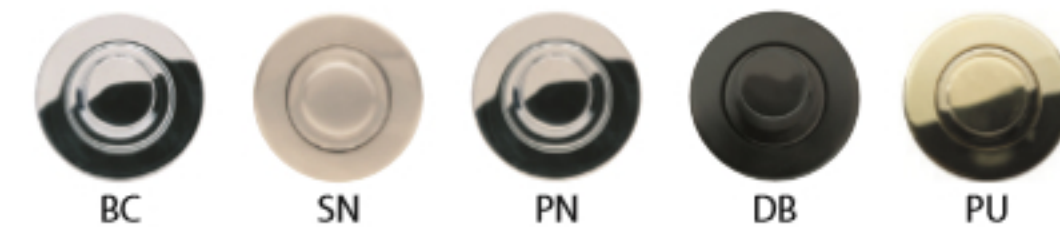

Range / Combination Amalfine™

Design / Plain

SB Finish: Add 5% upcharge

Grip Finishes

Metal Finishes

Custom finishes available - See pages 5 and 6 for details.

Special Order