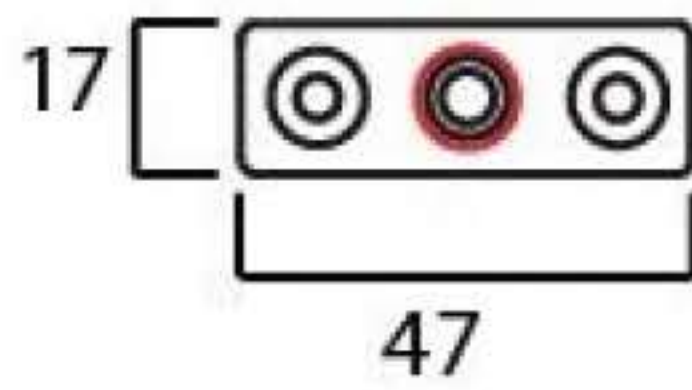

Product Code: 13674

 x 6  
Gauge 8 x 1/4" CS

Due to the hand crafted nature of our products all measurements are approximate and should be used as a guide only