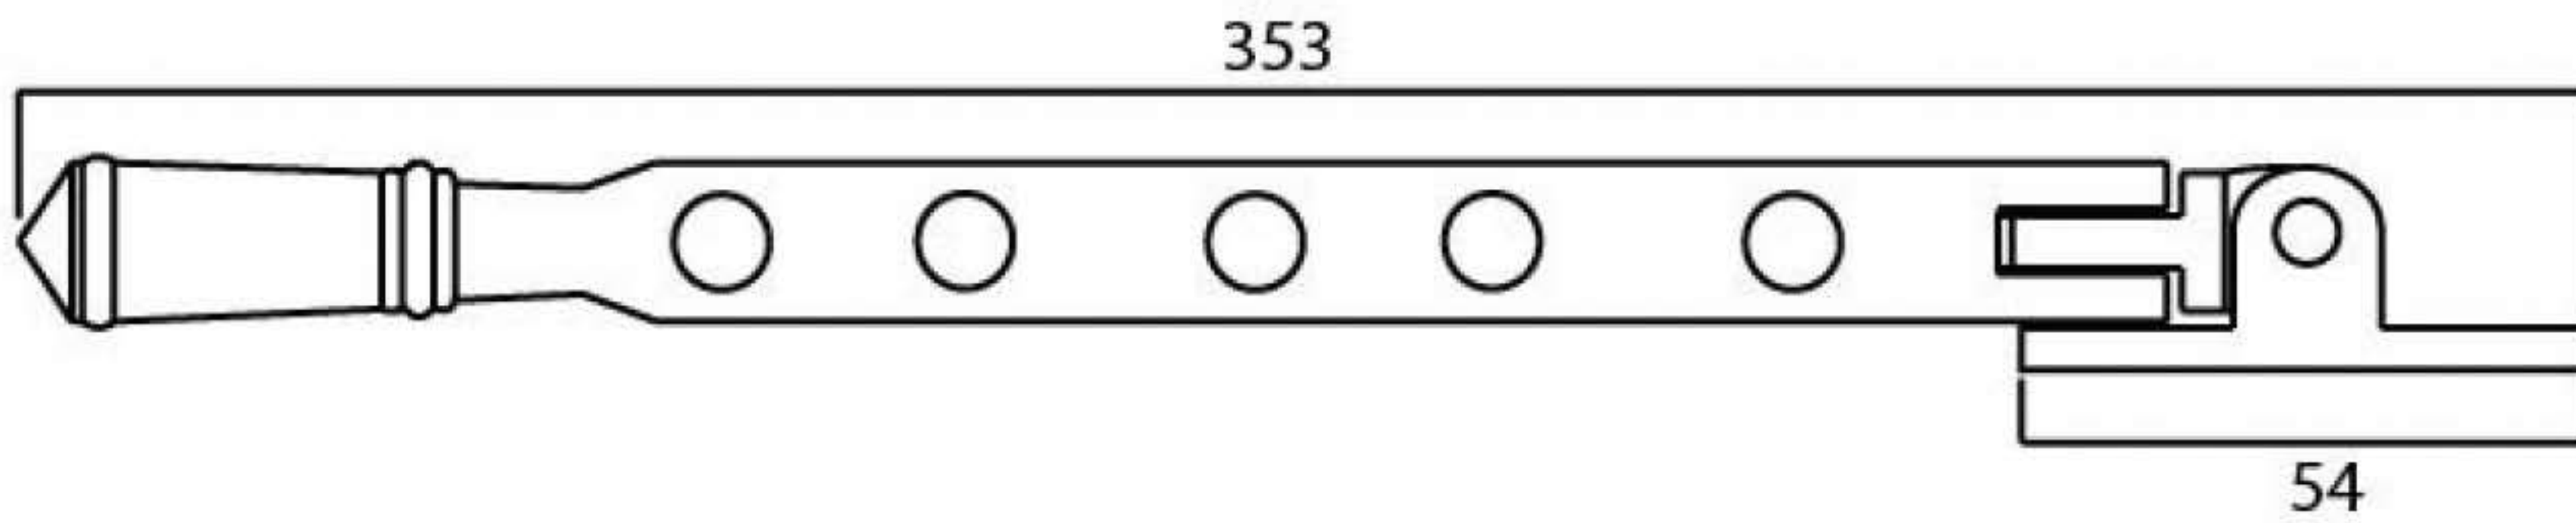

Product Code: 13674

 x 6  
Gauge 8 x 1/4" CS

Due to the hand crafted nature of our products all measurements are approximate and should be used as a guide only