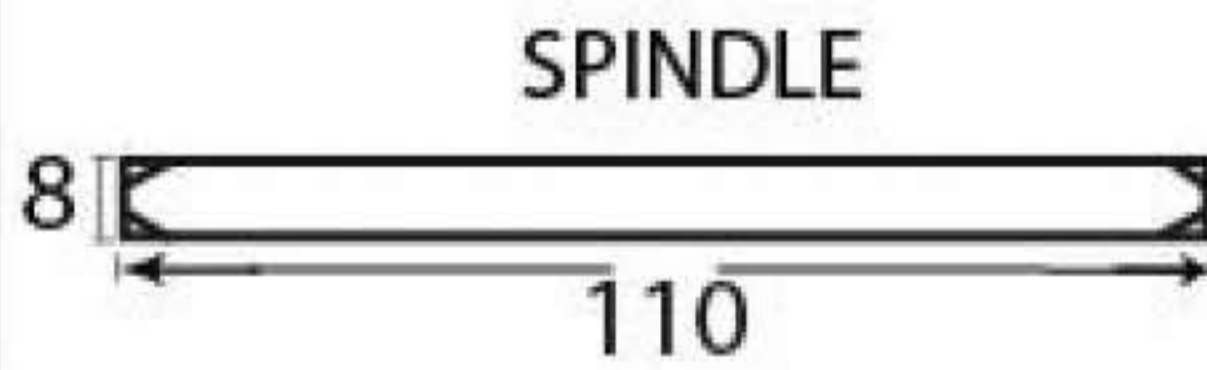

Product Code: 13641

3/4" (19mm)  
x8  
gauge 8 (4.2mm)

Due to the hand crafted nature of our products all measurements are approximate and should be used as a guide only