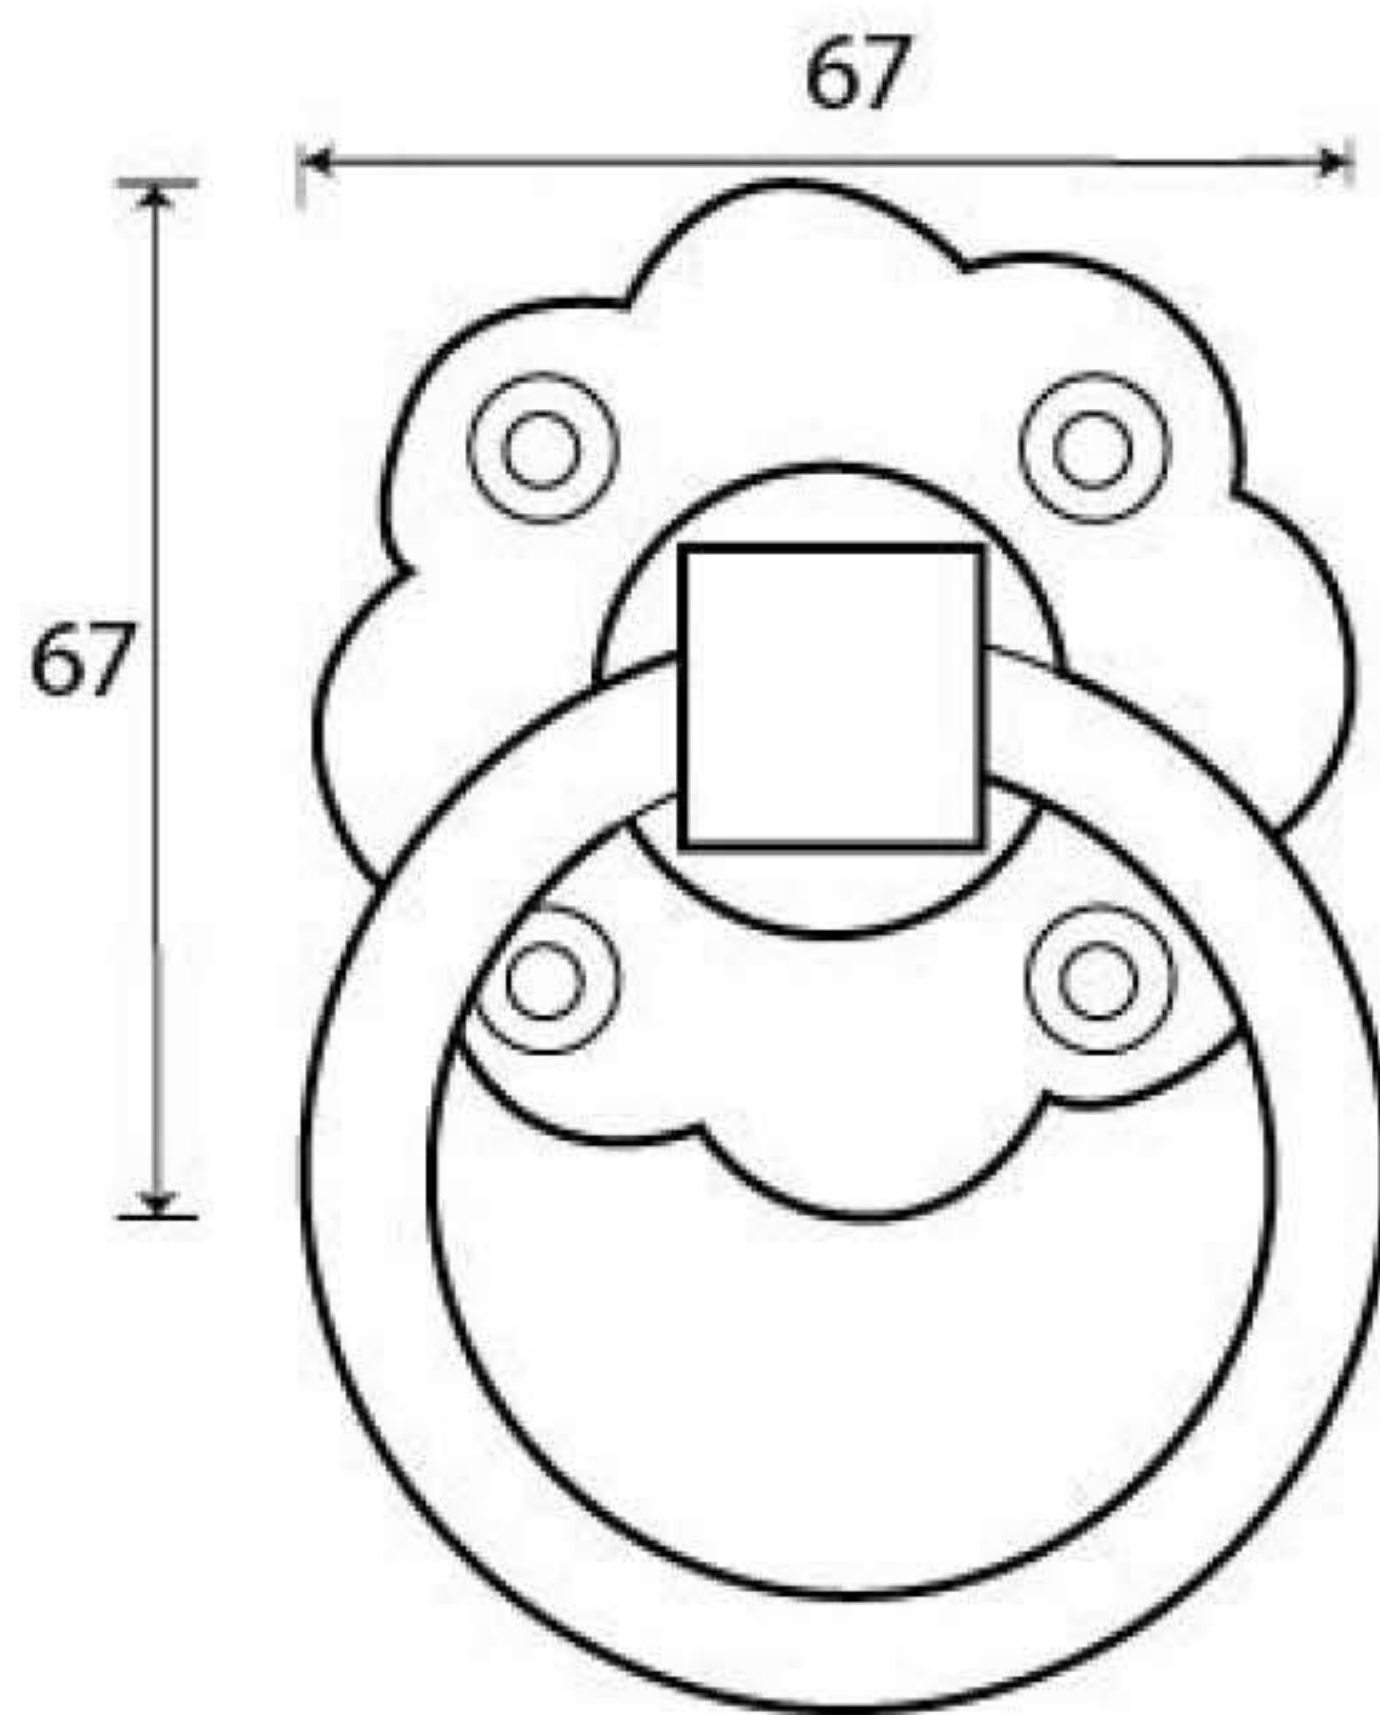

Product Code: 13641

3/4" (19mm)  
x8  
gauge 8 (4.2mm)

Due to the hand crafted nature of our products all measurements are approximate and should be used as a guide only