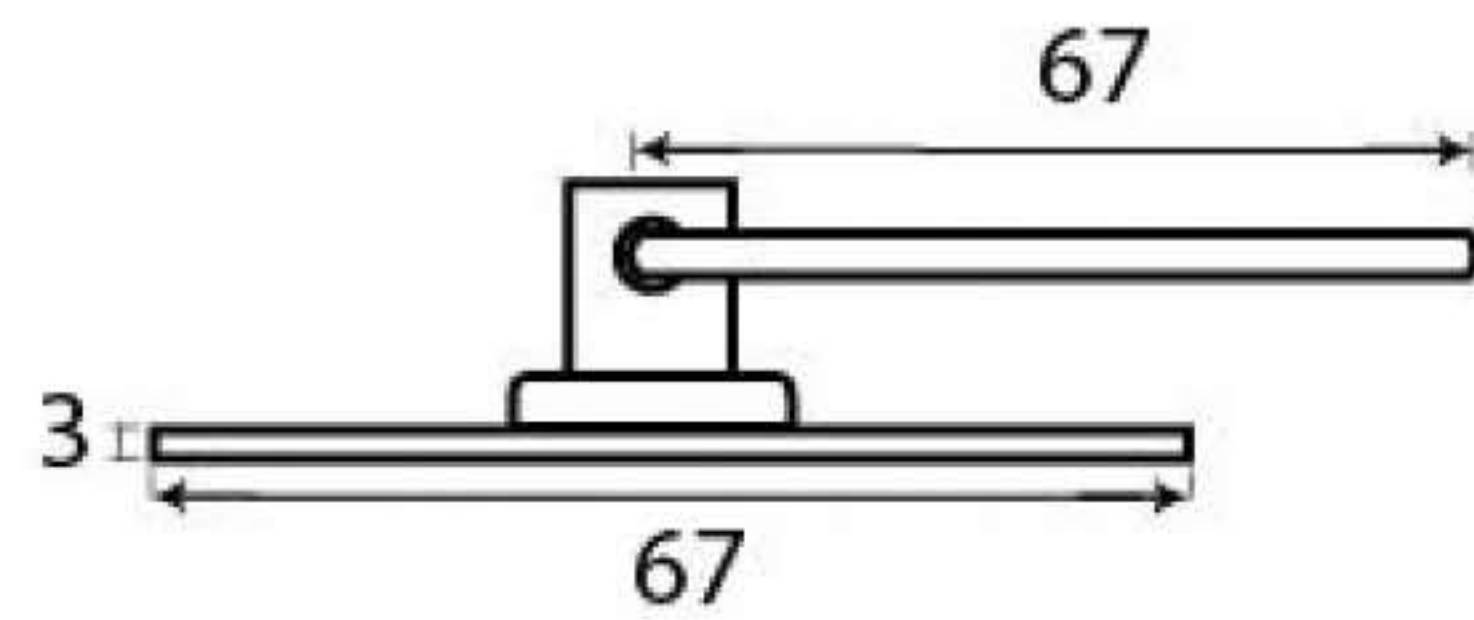

Product Code: 13641

3/4" (19mm)  
x8  
gauge 8 (4.2mm)

Due to the hand crafted nature of our products all measurements are approximate and should be used as a guide only