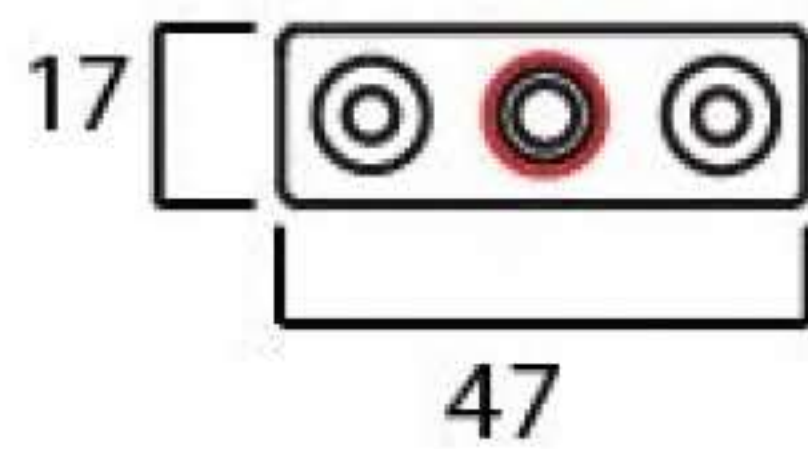

Product Code: 13574

 x 6
Gauge 8 x 3/4" CS

Due to the hand crafted nature of our products all measurements are approximate and should be used as a guide only