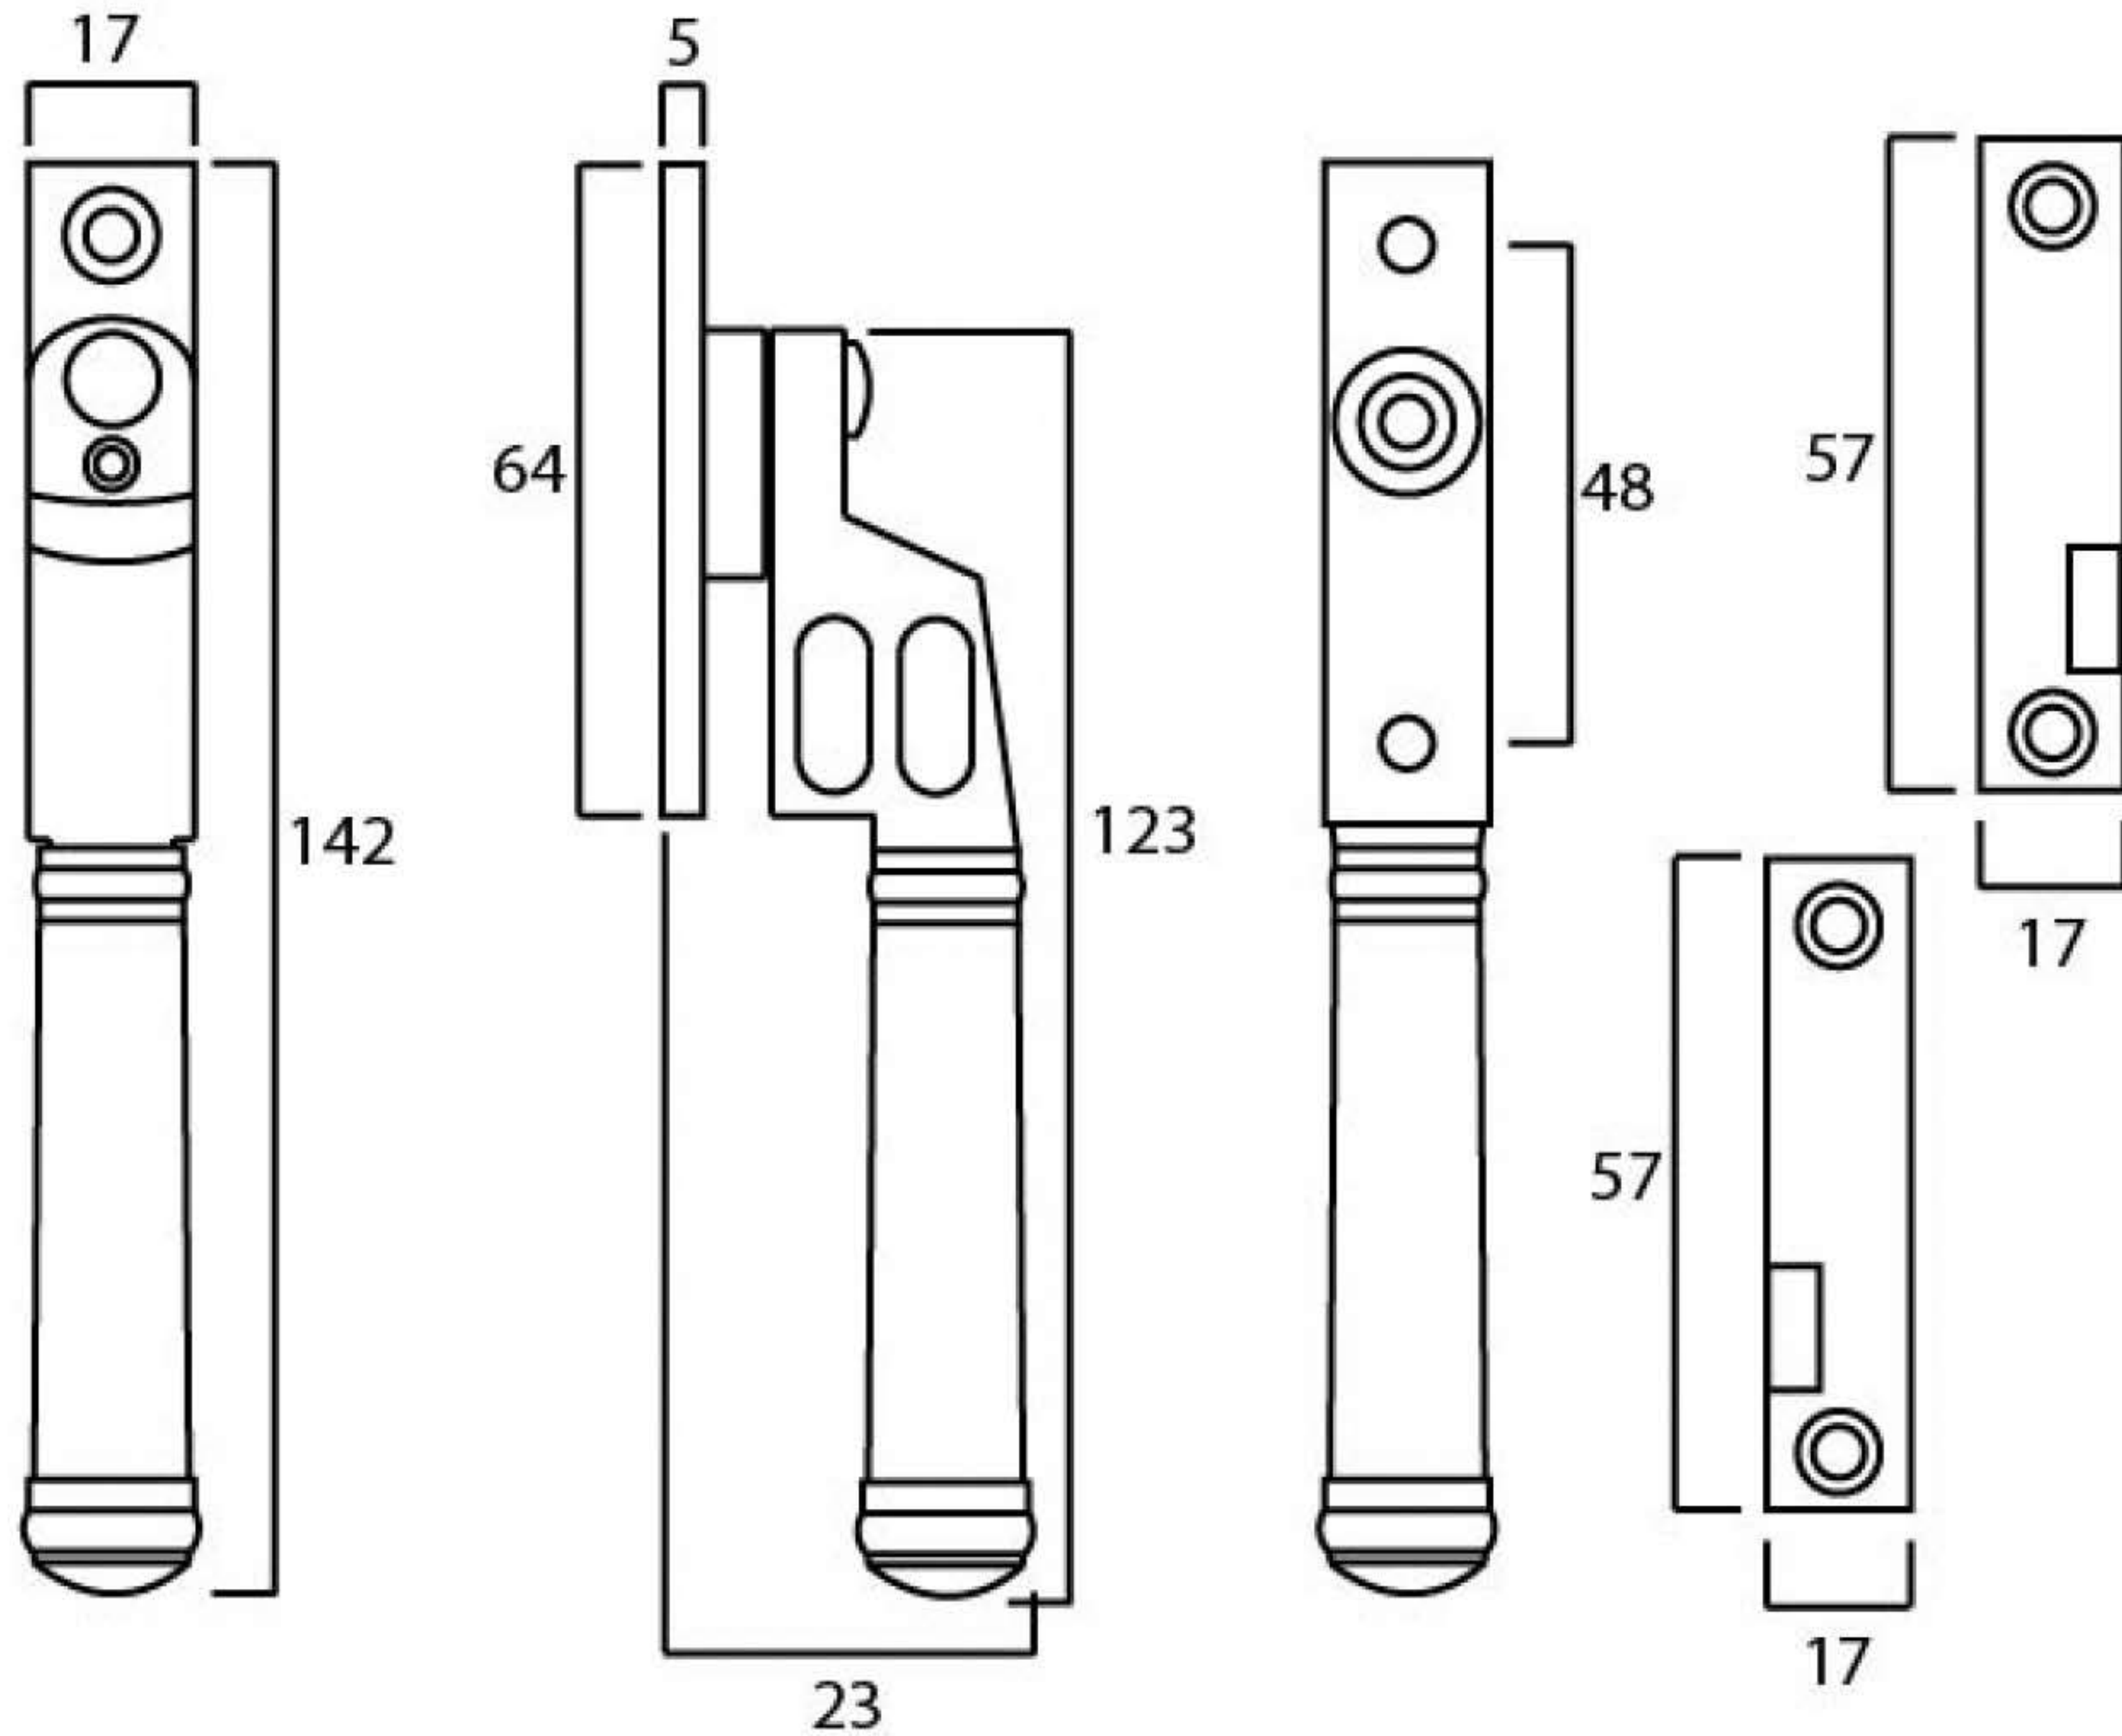

Product Code: 13570

8 Gauge x 3/4" CS

Due to the hand crafted nature of our products all measurements are approximate and should be used as a guide only