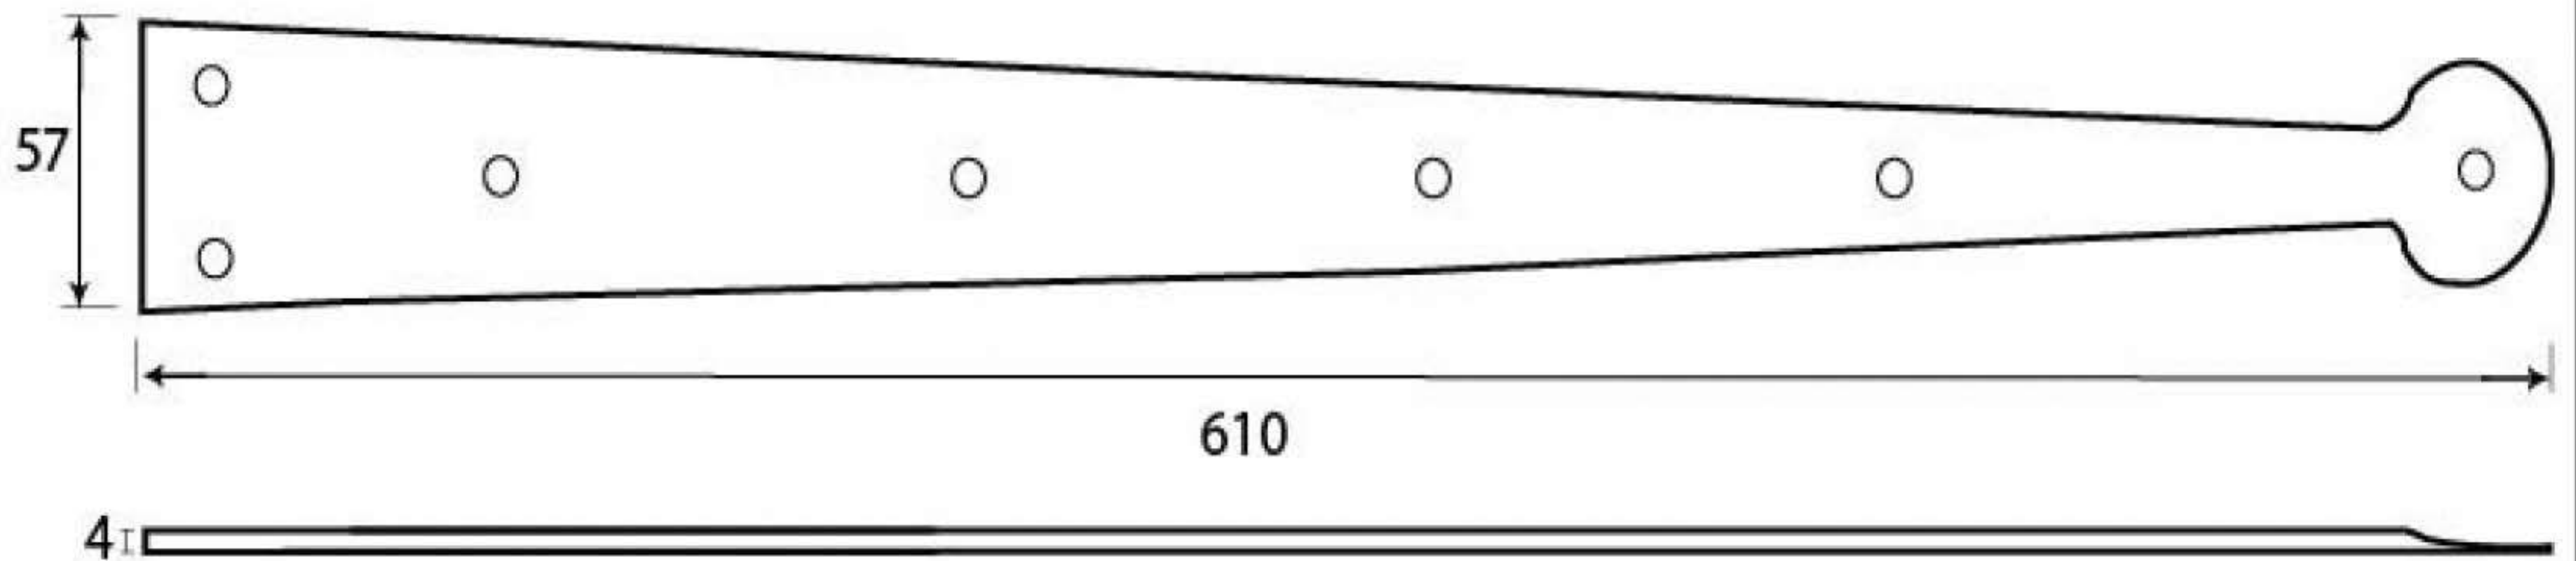

Product Code: 13550

1" (25mm)
gauge 8 (4.2mm)

Due to the hand crafted nature of our products all measurements are approximate and should be used as a guide only