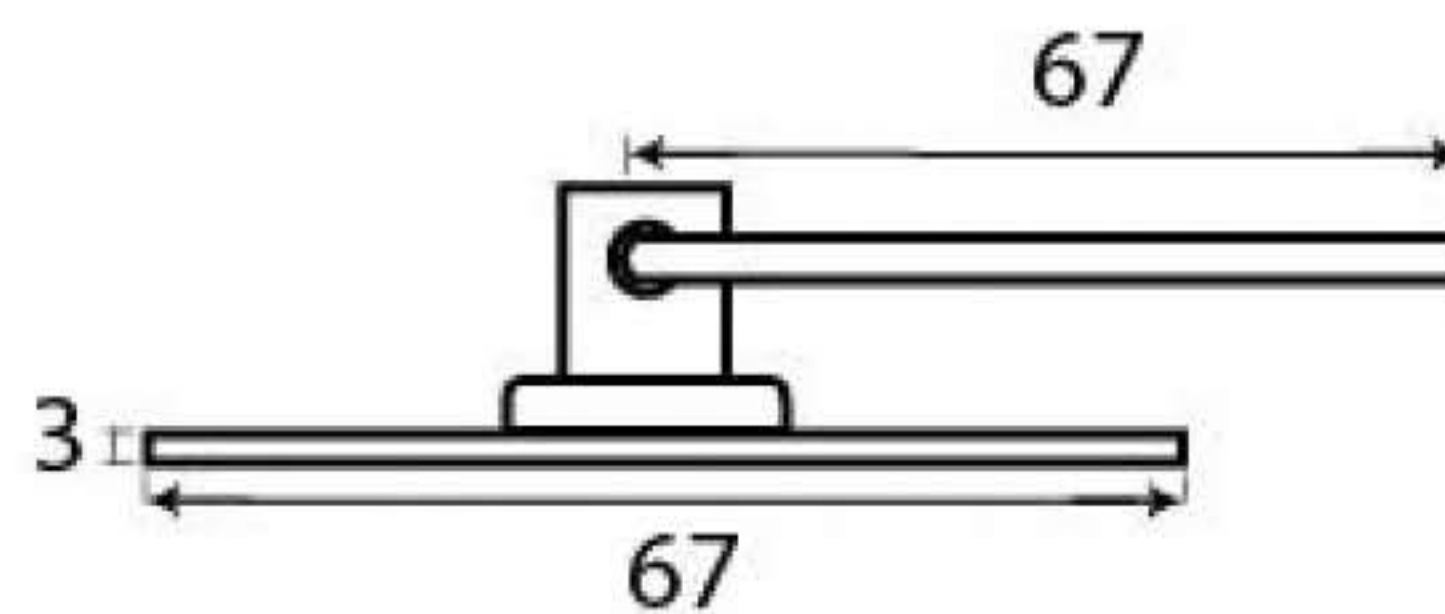

Product Code: 13541

3/4" (19mm)
x8
gauge 8 (4.2mm)

Due to the hand crafted nature of our products all measurements are approximate and should be used as a guide only