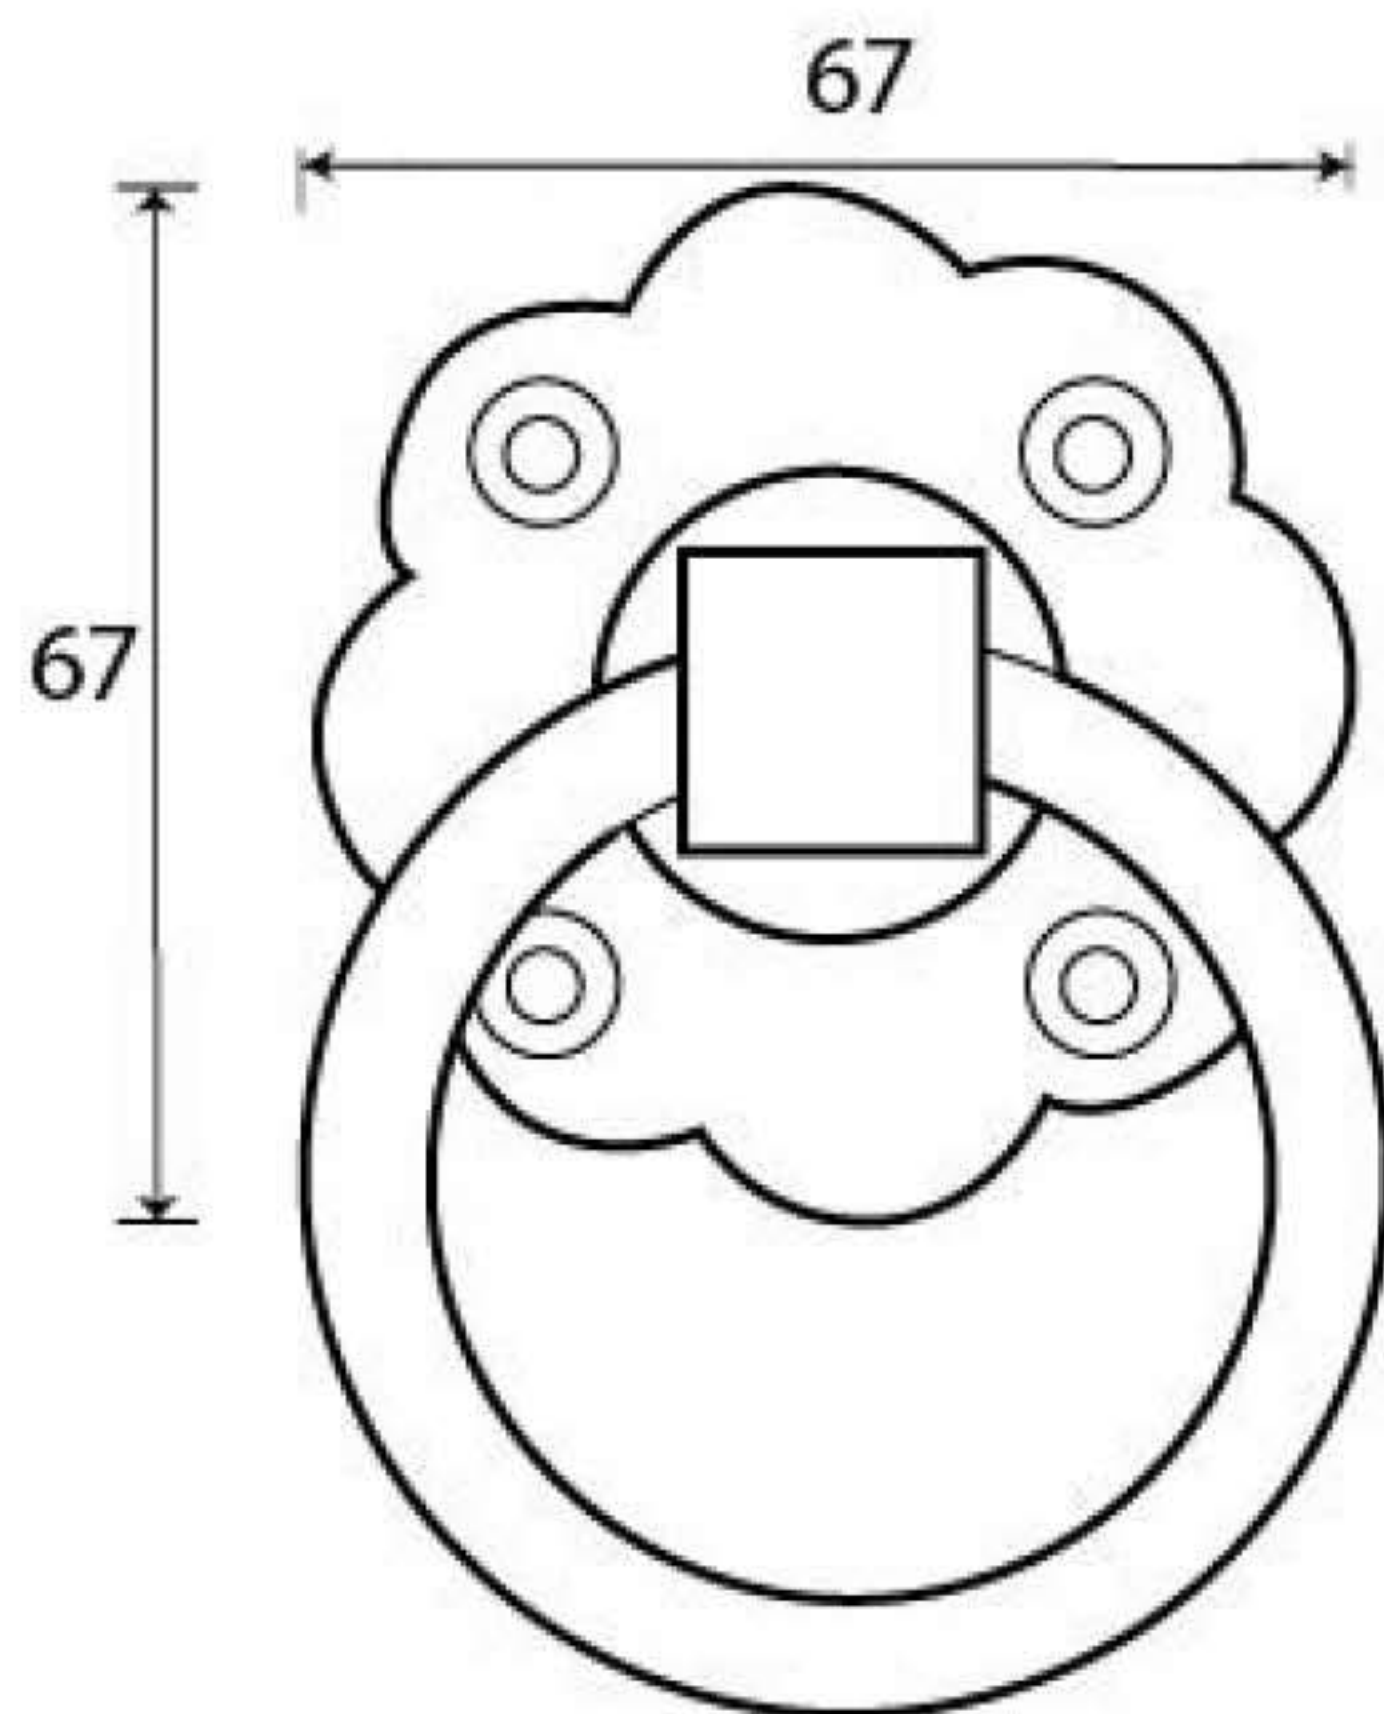

Product Code: 13541

3/4" (19mm)
x8
gauge 8 (4.2mm)

Due to the hand crafted nature of our products all measurements are approximate and should be used as a guide only