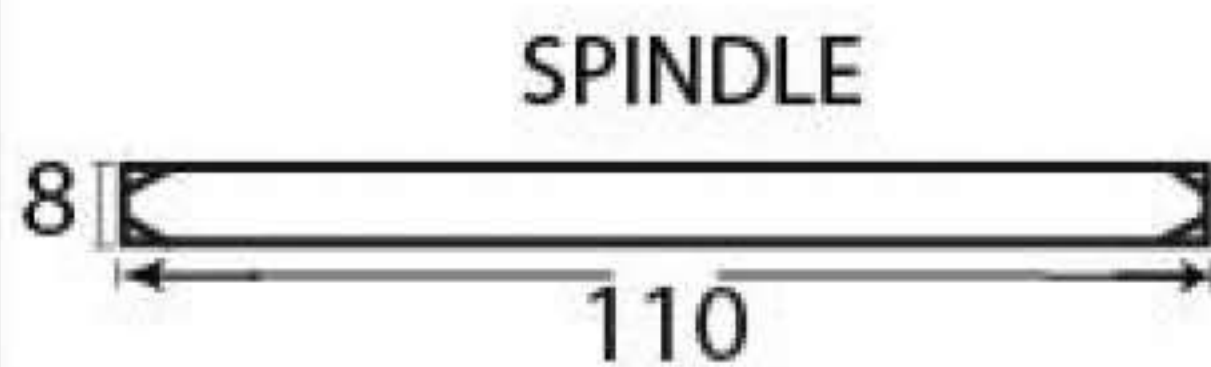

Product Code: 13541

3/4" (19mm)
x8
gauge 8 (4.2mm)

Due to the hand crafted nature of our products all measurements are approximate and should be used as a guide only