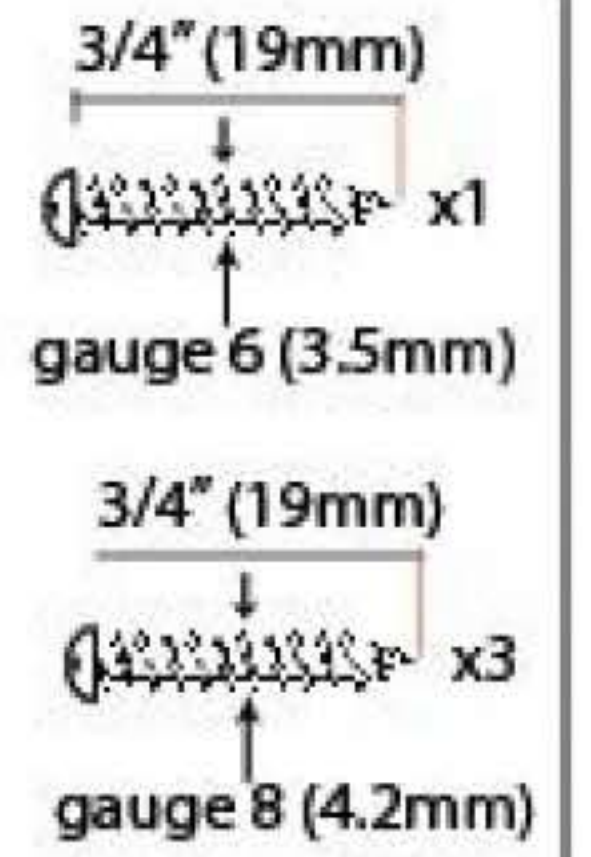

Product Code: 13440

Due to the hand crafted nature of our products all measurements are approximate and should be used as a guide only