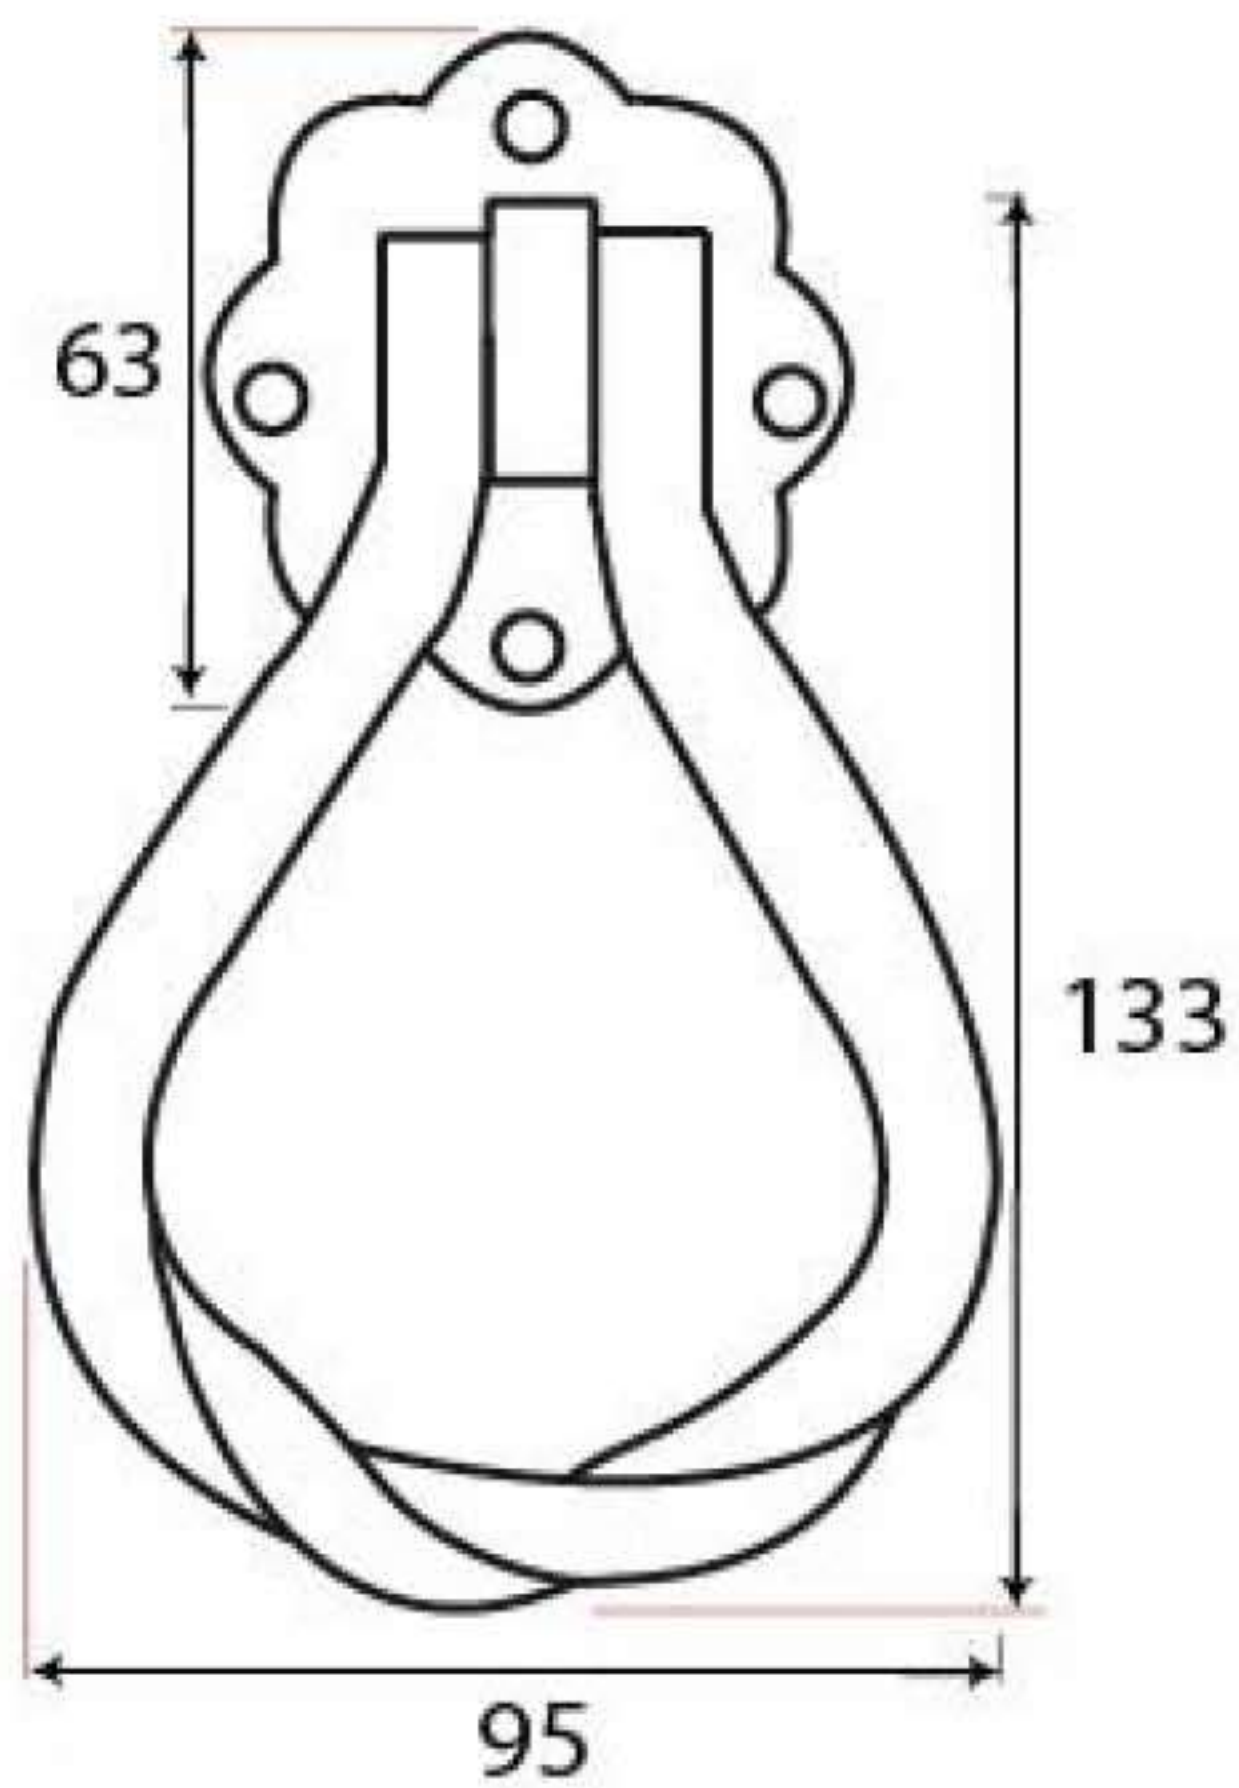

Product Code: 13507

Due to the hand crafted nature of our products all measurements are approximate and should be used as a guide only