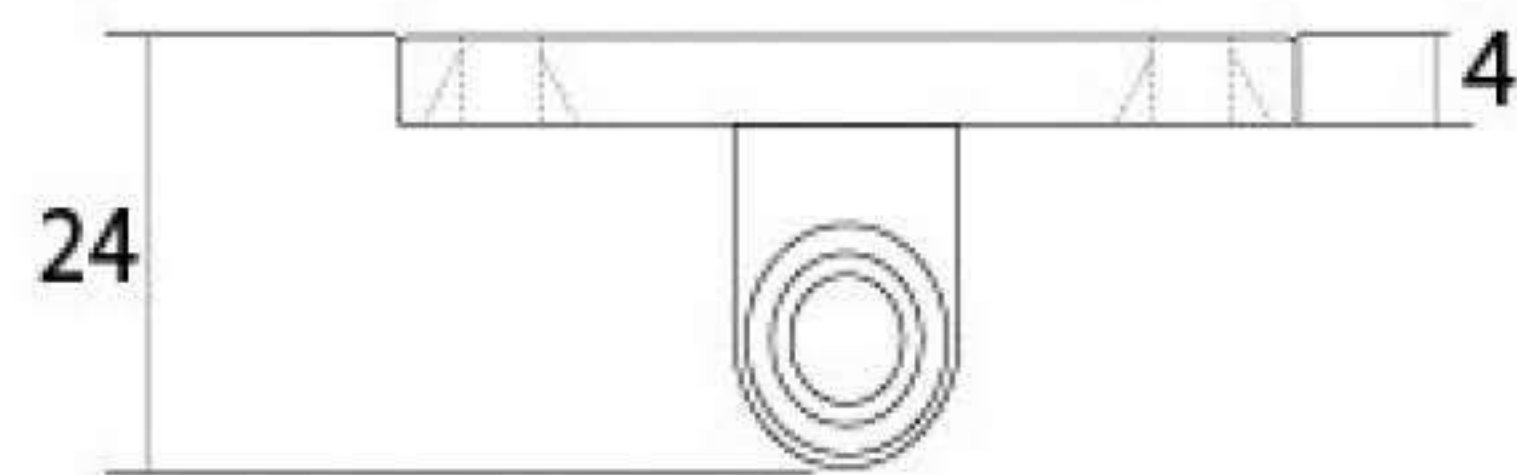

Product Code: 13481

3/4" (19mm)  
x2  
gauge 8 (4mm)

Due to the hand crafted nature of our products all measurements are approximate and should be used as a guide only