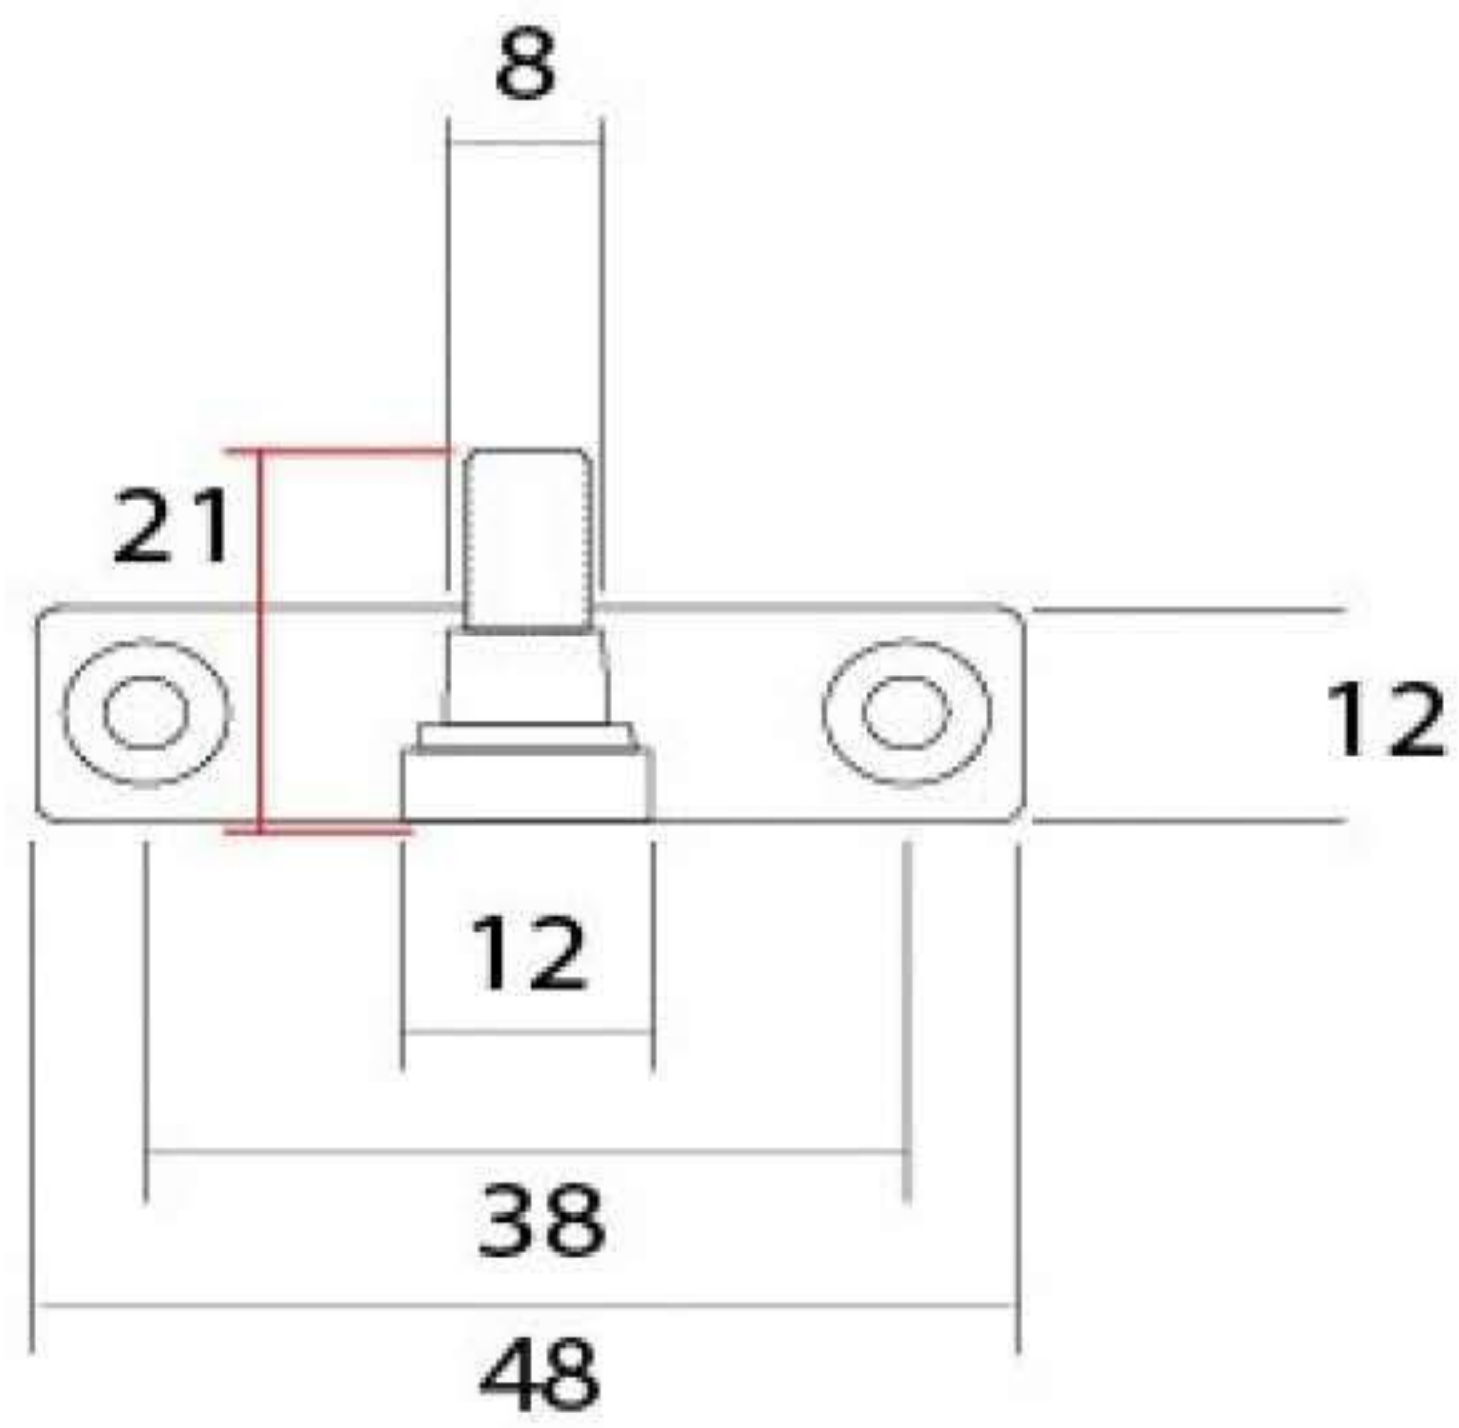

Product Code: 13481

3/4" (19mm)  
x2  
gauge 8 (4mm)

Due to the hand crafted nature of our products all measurements are approximate and should be used as a guide only