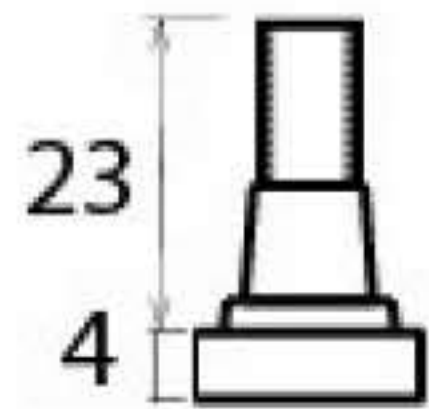

Product Code: 13480

Due to the hand crafted nature of our products all measurements are approximate and should be used as a guide only