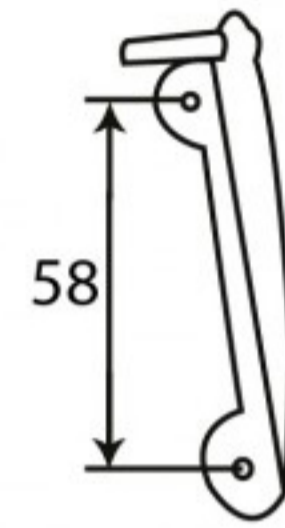

PRODUCT CODE 03231

1/2" (13mm)  
x4  
gauge 4 (3mm)

Due to the hand crafted nature of our products all measurements are approximate and should be used as a guide only