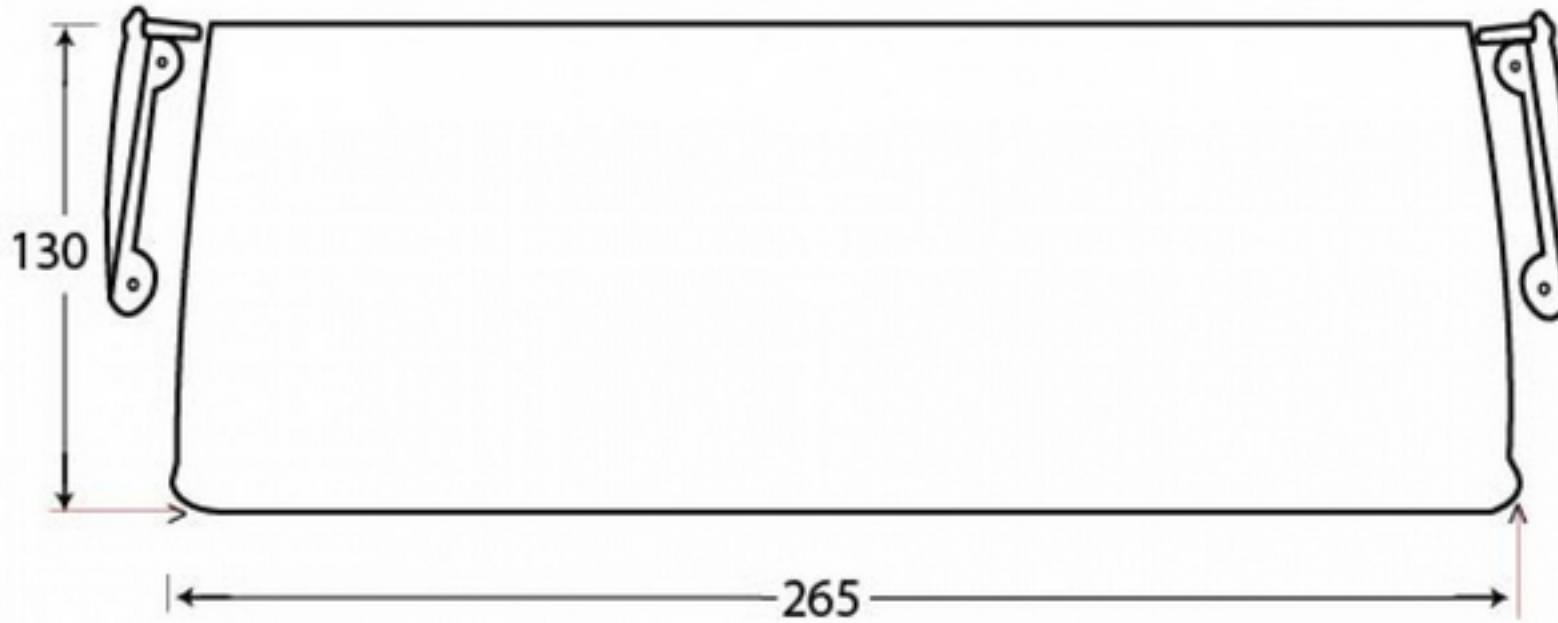

PRODUCT CODE 03115

1/2" (13mm)
x4
gauge 4 (3mm)

Due to the hand crafted nature of our products all measurements are approximate and should be used as a guide only