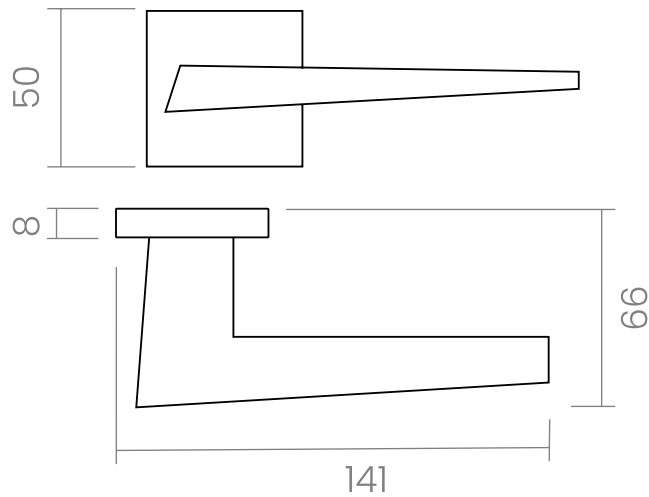

groël

INFO. SPECIFICATIONS

Set of forged brass handles with an 8 mm thick square rose. Suitable for interior and exterior doors with a thickness between 35-50mm (Groël's standard size)* and with any type of lock.

For wider doors (50mm and above) and/or glass doors, please contact our customer service.

INFO. FINISHES & SKU

	PWIX | <i>Powercoat inox</i>	213-R8C-PWIX	
	CR | <i>Polished chrome</i>	213-R8C-CR	
	CS | <i>Satin chrome</i>	213-R8C-CS	

INFO. INCLUDED

- **2x** Lever handles with square rose
- **1x** Square spindle
- **1x** Bag of screws

INFO. CARE INSTRUCTIONS

Clean with a dry cloth. Do not use brass cleaner as it might affect the protective coating.

INFO. DISCLAIMER

Always seek the advice of professionals when installing these handles. Groël is not responsible for any inadequate installation that may damage the integrity of the product. Finishes other than Groël's Powercoat are not recommended for wet or humid environments.

Made of solid brass

Chrome III
15 YEARS GUARANTEE

Powercoat
LIFELONG GUARANTEE